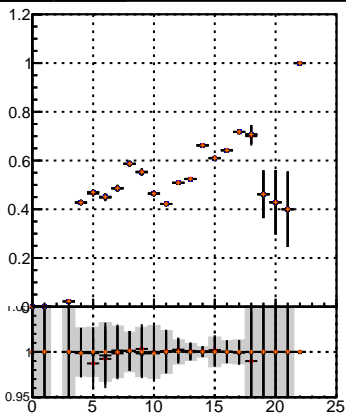

Efficiency vs hit**fake+duplicates vs hits****Efficiency**

- mkFit_13.0.0p4
- overlap-check-chi2-60
- overlap-check-chi2-1100
- overlap-check-chi2-10000

**Efficiency vs pixel layer****fake+duplicates vs pixel layers****Efficiency vs 3D layer****fake+duplicates vs 3D layers**