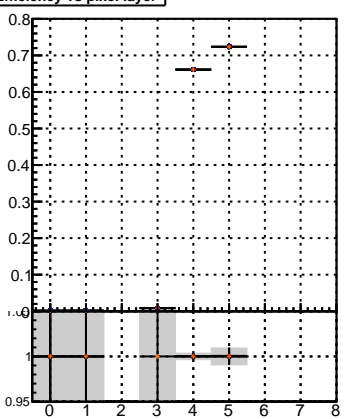

Efficiency vs hit**fake+duplicates vs hits****Efficiency**

- mkFit_13.0.0p4
- overlap-check-chi2-60
- overlap-check-chi2-1100
- overlap-check-chi2-10000

**Efficiency vs pixel layer****fake+duplicates vs pixel layers****Efficiency vs 3D layer****fake+duplicates vs 3D layers**