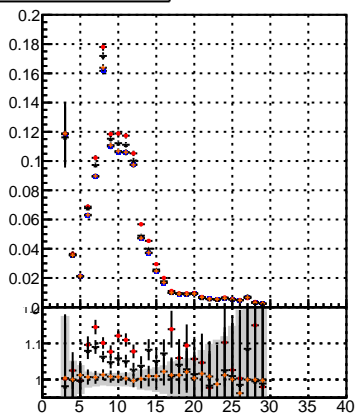

Efficiency vs hit**fake+duplicates vs hits****Efficiency**

- mkFit_13.0.0p4
- overlap-check-chi2-60
- overlap-check-chi2-1100
- overlap-check-chi2-10000

**Efficiency vs pixel layer****fake+duplicates vs pixel layers****Efficiency vs 3D layer****fake+duplicates vs 3D layers**