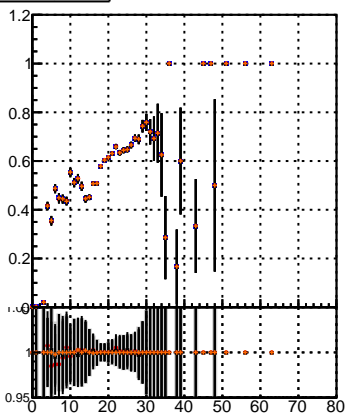

Efficiency vs hit**fake+duplicates vs hits****Efficiency**

- mkFit_13.0.0p4
- overlap-check-chi2-60
- overlap-check-chi2-1100
- overlap-check-chi2-10000

**Efficiency vs pixel layer****fake+duplicates vs pixel layers****Efficiency vs 3D layer****fake+duplicates vs 3D layers**