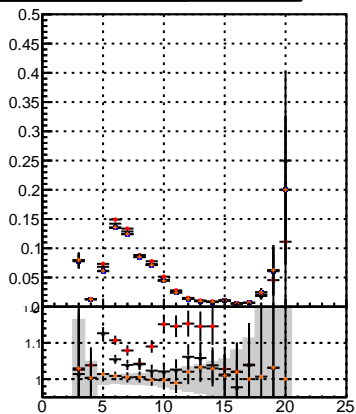

Efficiency vs hit**fake+duplicates vs hits****Efficiency**

- mkFit_13.0.0p4
- overlap-check-chi2-60
- overlap-check-chi2-1100
- overlap-check-chi2-10000

**Efficiency vs pixel layer****fake+duplicates vs pixel layers****Efficiency vs 3D layer****fake+duplicates vs 3D layers**