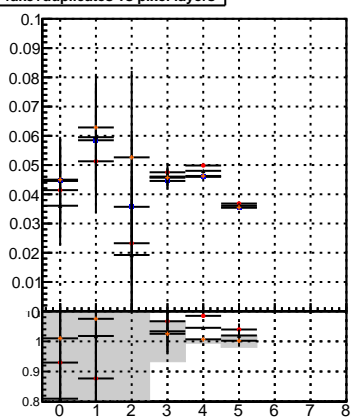

Efficiency vs hit**fake+duplicates vs hits****Efficiency**

- mkFit_13.0.0p4
- overlap-check-chi2-60
- overlap-check-chi2-1100
- overlap-check-chi2-10000

**Efficiency vs pixel layer****fake+duplicates vs pixel layers****Efficiency vs 3D layer****fake+duplicates vs 3D layers**