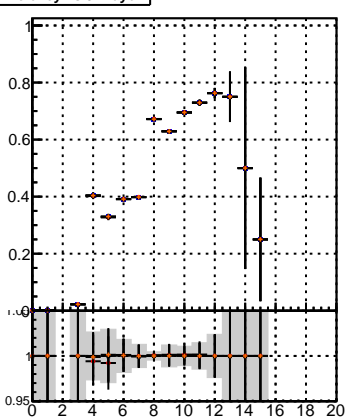

Efficiency vs hit**fake+duplicates vs hits****Efficiency**

- mkFit_13.0.0p4
- overlap-check-chi2-60
- overlap-check-chi2-1100
- overlap-check-chi2-10000

**Efficiency vs pixel layer****fake+duplicates vs pixel layers****Efficiency vs 3D layer****fake+duplicates vs 3D layers**