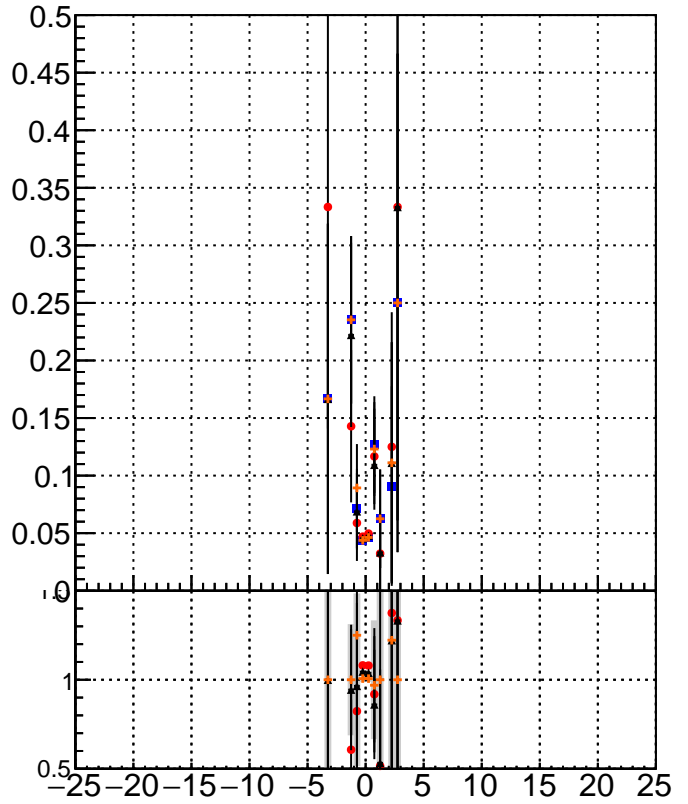

**Efficiency vs Dxy****fake+duplicates vs dxy****Efficiency vs Dz**

- mkFit\_13.0.0p4
- ovlerlap-check-chi2-60
- ▲ ovlerlap-check-chi2-1100
- ◆ ovlerlap-check-chi2-10000