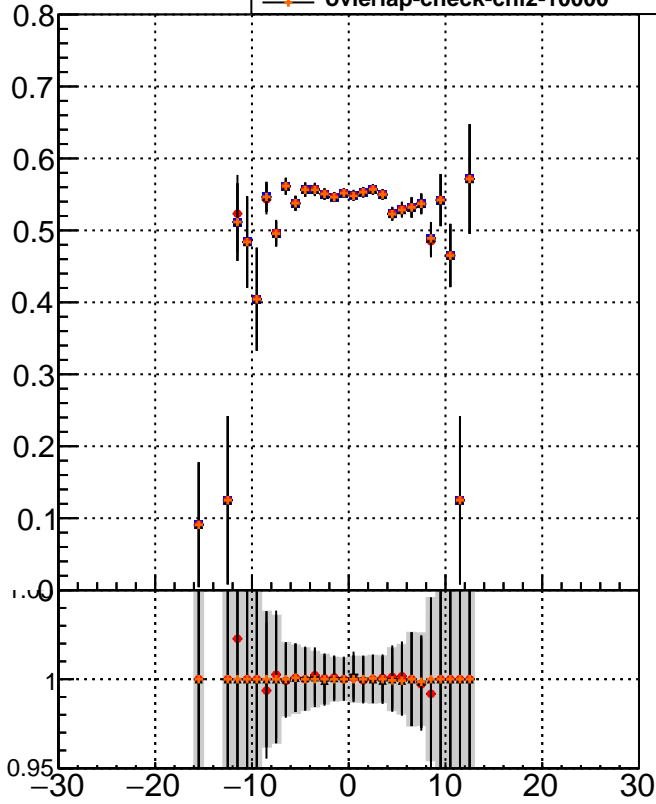

**Efficiency vs Dxy****fake+duplicates vs dxy****Efficiency vs Dz**

- mkFit\_13.0.0p4
- ovlerlap-check-chi2-60
- ▲ ovlerlap-check-chi2-1100
- ◆ ovlerlap-check-chi2-10000