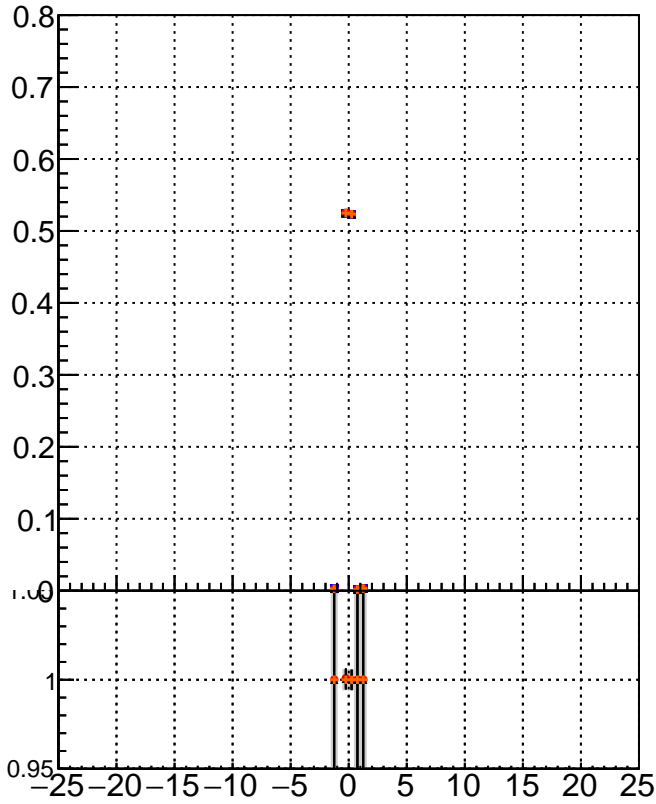

**Efficiency vs Dxy****fake+duplicates vs dxy****Efficiency vs Dz**

- mkFit\_13.0.0p4
- ovlerlap-check-chi2-60
- ▲ ovlerlap-check-chi2-1100
- ◆ ovlerlap-check-chi2-10000