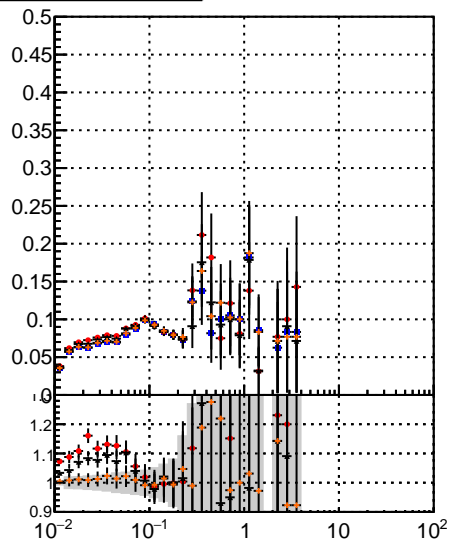

Fake rate vs vertpos

Duplicates Rate vs vertpos

Pileup rate vs vertpos

■ mkFit-13.0.0p4
● overlap-check-chi2-60
▲ overlap-check-chi2-10000

Fake rate vs v

Duplicates Rate vs v

Pileup rate vs v

Fake rate vs. sim PV z

Duplicates Rate vs sim PV z

Pileup rate vs. sim PV z