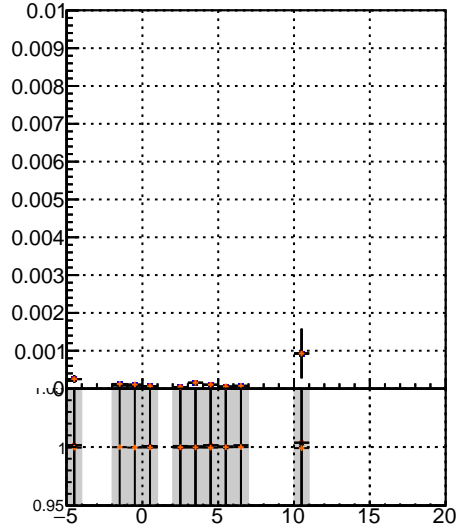

Fake rate vs vertpos

Duplicates Rate vs vertpos

Pileup rate vs vertpos

■ mkFit-13.0.0p4
● overlap-check-chi2-60
▲ overlap-check-chi2-10000

Fake rate vs v

Duplicates Rate vs v

Pileup rate vs v

Fake rate vs. sim PV z

Duplicates Rate vs sim PV z

Pileup rate vs. sim PV z