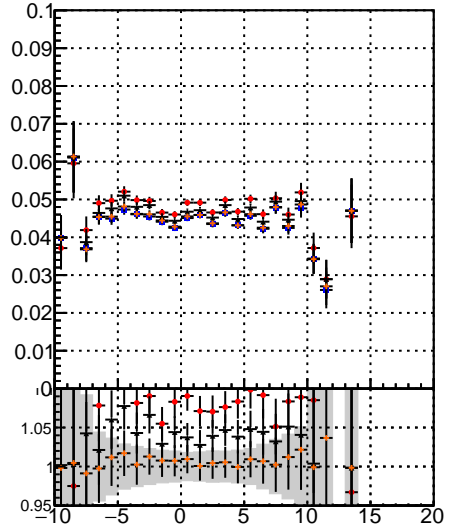

Fake rate vs vertpos

Duplicates Rate vs vertpos

Pileup rate vs vertpos

■ mkFit-13.0.0p4
● overlap-check-chi2-60
▲ overlap-check-chi2-10000

Fake rate vs v

Duplicates Rate vs v

Pileup rate vs v

Fake rate vs. sim PV z

Duplicates Rate vs sim PV z

Pileup rate vs. sim PV z