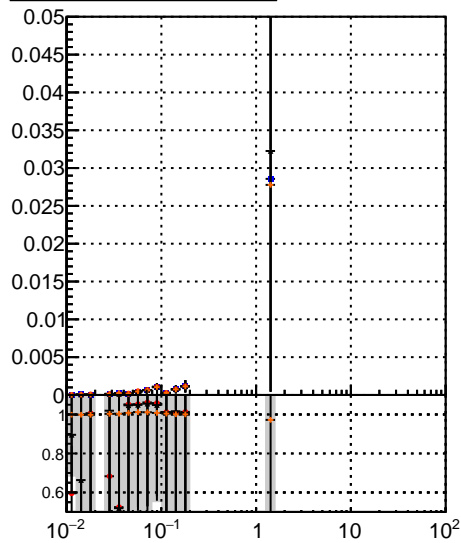

Fake rate vs vertpos

Duplicates Rate vs vertpos

Pileup rate vs vertpos

■ mkFit-13.0.0p4
● overlap-check-chi2-60
▲ overlap-check-chi2-10000

Fake rate vs v

Duplicates Rate vs v

Pileup rate vs v

Fake rate vs. sim PV z

Duplicates Rate vs sim PV z

Pileup rate vs. sim PV z