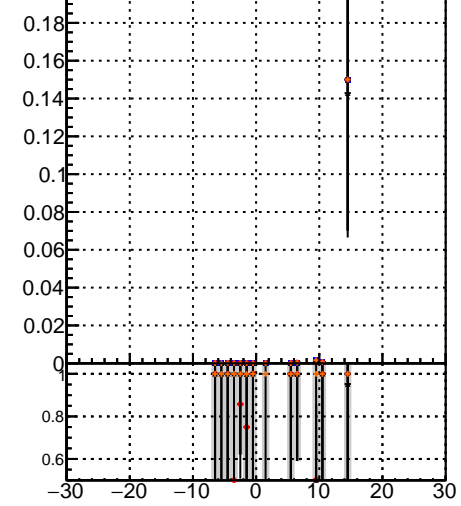

Fake rate vs vertpos

Duplicates Rate vs vertpos

Pileup rate vs vertpos

■ mkFit-13.0.0p4
● overlap-check-chi2-60
▲ overlap-check-chi2-10000

Fake rate vs v

Duplicates Rate vs v

Pileup rate vs v

Fake rate vs. sim PV z

Duplicates Rate vs sim PV z

Pileup rate vs. sim PV z