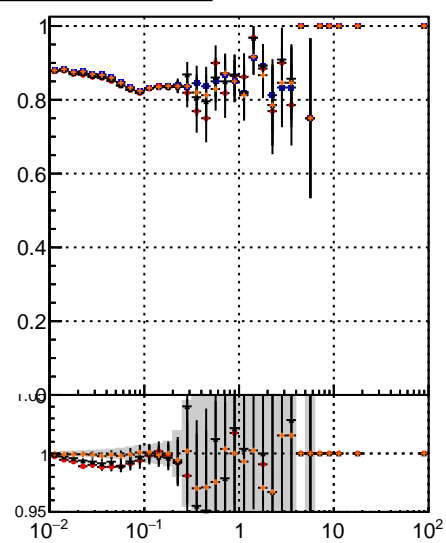

Fake rate vs vertpos

Duplicates Rate vs vertpos

Pileup rate vs vertpos

■ mkFit-13.0.0p4
● overlap-check-chi2-60
▲ overlap-check-chi2-10000

Fake rate vs v

Duplicates Rate vs v

Pileup rate vs v

Fake rate vs. sim PV z

Duplicates Rate vs sim PV z

Pileup rate vs. sim PV z