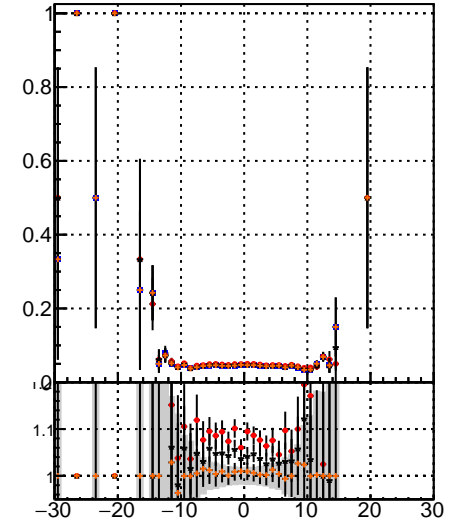

Fake rate vs vertpos

Duplicates Rate vs vertpos

Pileup rate vs vertpos

■ mkFit-13.0.0p4
● overlap-check-chi2-60
▲ overlap-check-chi2-10000

Fake rate vs v

Duplicates Rate vs v

Pileup rate vs v

Fake rate vs. sim PV z

Duplicates Rate vs sim PV z

Pileup rate vs. sim PV z