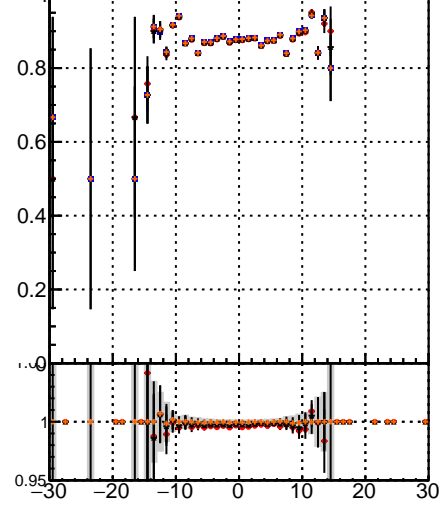

Fake rate vs vertpos

Duplicates Rate vs vertpos

Pileup rate vs vertpos

■ mkFit-13.0.0p4
● overlap-check-chi2-60
▲ overlap-check-chi2-10000

Fake rate vs v

Duplicates Rate vs v

Pileup rate vs v

Fake rate vs. sim PV z

Duplicates Rate vs sim PV z

Pileup rate vs. sim PV z