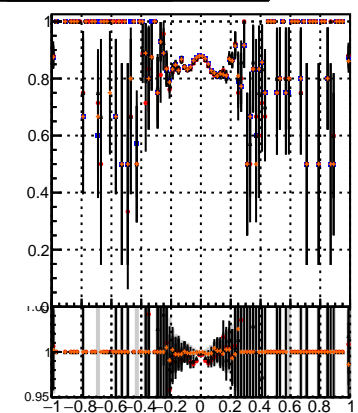

Fake rate vs dxypv

Duplicates Rate vs Dxy(PV)

Pileup rate vs dxypv

Fake rate vs d
 — mkFit_13.0.0p4
 —•• overlap-check-chi2-60
 —•• overlap-check-chi2-1100
 —•• overlap-check-chi2-10000

Fake rate vs dzpv

Duplicates Rate vs Dz(PV)

Pileup rate vs dzypv

Fake rate vs dzpv

Duplicates Rate vs Dz(PV)

Pileup rate vs dzypv