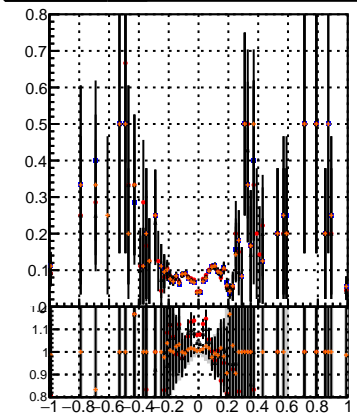

Fake rate vs dxypv

Duplicates Rate vs Dxy(PV)

Pileup rate vs dxypv

Fake rate vs d
 — mkFit_13.0.0p4
 —•• overlap-check-chi2-60
 —•• overlap-check-chi2-1100
 —•• overlap-check-chi2-10000

Fake rate vs dzpv

Duplicates Rate vs Dz(PV)

Pileup rate vs dzypv

Fake rate vs dzpv

Duplicates Rate vs Dz(PV)

Pileup rate vs dzypv