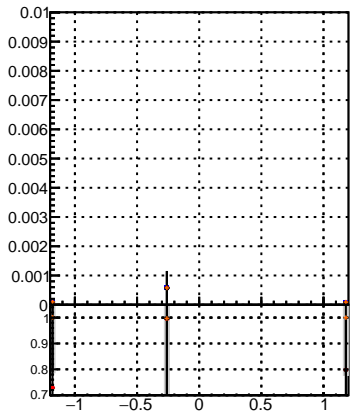

Fake rate vs dxypv

Duplicates Rate vs Dxy(PV)

Pileup rate vs dxypv

Fake rate vs d
 — mkFit_13.0.0p4
 —•• overlap-check-chi2-60
 —•• overlap-check-chi2-1100
 —•• overlap-check-chi2-10000

Fake rate vs dzpv

Duplicates Rate vs Dz(PV)

Pileup rate vs dzypv

Fake rate vs dzpv

Duplicates Rate vs Dz(PV)

Pileup rate vs dzypv