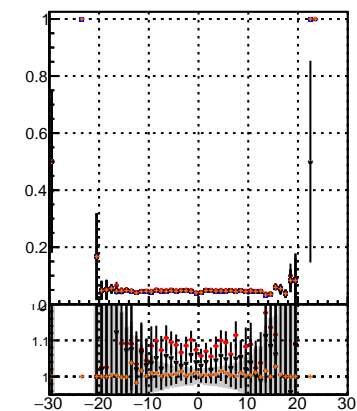

Fake rate vs dxypv

Duplicates Rate vs Dxy(PV)

Pileup rate vs dxypv

Fake rate vs d
 — mkFit_13.0.0p4
 —•• overlap-check-chi2-60
 —•• overlap-check-chi2-1100
 —•• overlap-check-chi2-10000

Fake rate vs dzpv

Duplicates Rate vs Dz(PV)

Pileup rate vs dzypv

Fake rate vs dzpv

Duplicates Rate vs Dz(PV)

Pileup rate vs dzypv