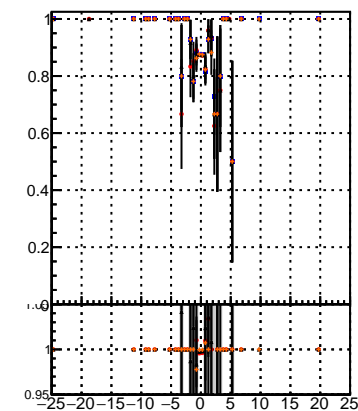

Fake rate vs dxypv

Duplicates Rate vs Dxy(PV)

Pileup rate vs dxypv

Fake rate vs d
 — mkFit_13.0.0p4
 —•• overlap-check-chi2-60
 —•• overlap-check-chi2-1100
 —•• overlap-check-chi2-10000

Fake rate vs dzpv

Duplicates Rate vs Dz(PV)

Pileup rate vs dzypv

Fake rate vs dzpv

Duplicates Rate vs Dz(PV)

Pileup rate vs dzypv