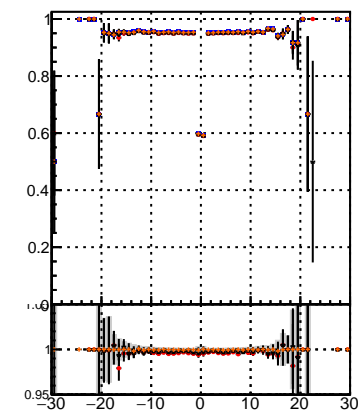

Fake rate vs dxypv

Duplicates Rate vs Dxy(PV)

Pileup rate vs dxypv

Fake rate vs d
 — mkFit_13.0.0p4
 —•• overlap-check-chi2-60
 —•• overlap-check-chi2-1100
 —•• overlap-check-chi2-10000

Fake rate vs dzpv

Duplicates Rate vs Dz(PV)

Pileup rate vs dzypv

Fake rate vs dzpv

Duplicates Rate vs Dz(PV)

Pileup rate vs dzypv