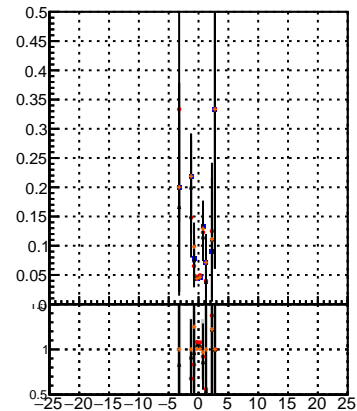

Fake rate vs dxypv

Duplicates Rate vs Dxy(PV)

Pileup rate vs dxypv

Fake rate vs d
 — mkFit_13.0.0p4
 —•• overlap-check-chi2-60
 —•• overlap-check-chi2-1100
 —•• overlap-check-chi2-10000

Fake rate vs dzpv

Duplicates Rate vs Dz(PV)

Pileup rate vs dzypv

Fake rate vs dzpv

Duplicates Rate vs Dz(PV)

Pileup rate vs dzypv