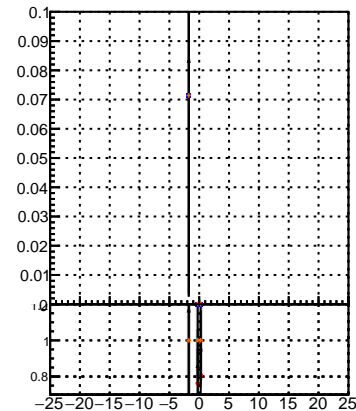

Fake rate vs dxypv

Duplicates Rate vs Dxy(PV)

Pileup rate vs dxypv

Fake rate vs d
 — mkFit_13.0.0p4
 —•• overlap-check-chi2-60
 —•• overlap-check-chi2-1100
 —•• overlap-check-chi2-10000

Fake rate vs dzpv

Duplicates Rate vs Dz(PV)

Pileup rate vs dzypv

Fake rate vs dzpv

Duplicates Rate vs Dz(PV)

Pileup rate vs dzypv