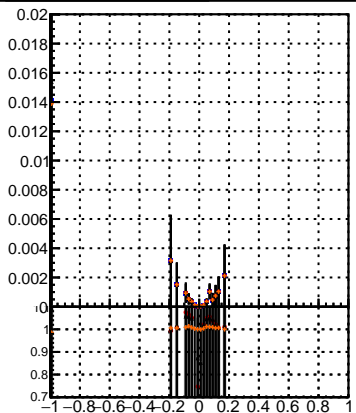

Fake rate vs dxypv

Duplicates Rate vs Dxy(PV)

Pileup rate vs dxypv

Fake rate vs d
 — mkFit_13.0.0p4
 —•• overlap-check-chi2-60
 —•• overlap-check-chi2-1100
 —•• overlap-check-chi2-10000

Fake rate vs dzpv

Duplicates Rate vs Dz(PV)

Pileup rate vs dzypv

Fake rate vs dzpv

Duplicates Rate vs Dz(PV)

Pileup rate vs dzypv