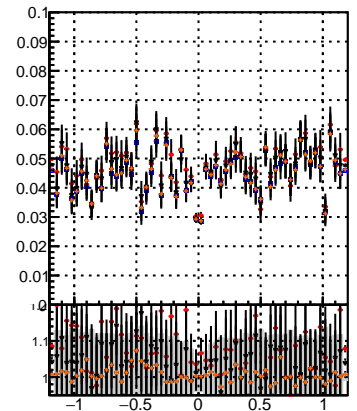

Fake rate vs dxypv

Duplicates Rate vs Dxy(PV)

Pileup rate vs dxypv

Fake rate vs d
 — mkFit_13.0.0p4
 —•• overlap-check-chi2-60
 —•• overlap-check-chi2-1100
 —•• overlap-check-chi2-10000

Fake rate vs dzpv

Duplicates Rate vs Dz(PV)

Pileup rate vs dzypv

Fake rate vs dzpv

Duplicates Rate vs Dz(PV)

Pileup rate vs dzypv