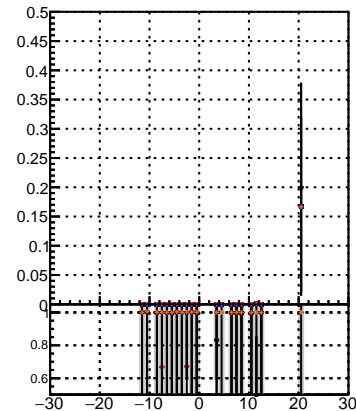

Fake rate vs dxypv

Duplicates Rate vs Dxy(PV)

Pileup rate vs dxypv

Fake rate vs d
 — mkFit_13.0.0p4
 —•• overlap-check-chi2-60
 —•• overlap-check-chi2-1100
 —•• overlap-check-chi2-10000

Fake rate vs dzpv

Duplicates Rate vs Dz(PV)

Pileup rate vs dzypv

Fake rate vs dzpv

Duplicates Rate vs Dz(PV)

Pileup rate vs dzypv