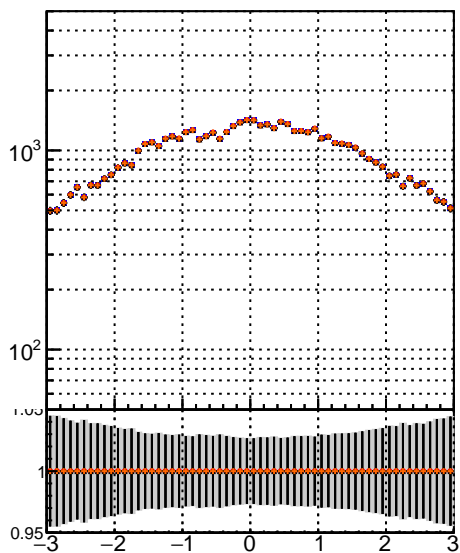

N of simulated tracks vs pT

N of associated tracks (simToReco) vs pT

- mkFit_13.0.0p4
- ovlerlap-check-chi2-60
- ovlerlap-check-chi2-1100
- ovlerlap-check-chi2-10000

N of sim

N of simulated tracks vs phi

N of associated tracks (simToReco) vs phi