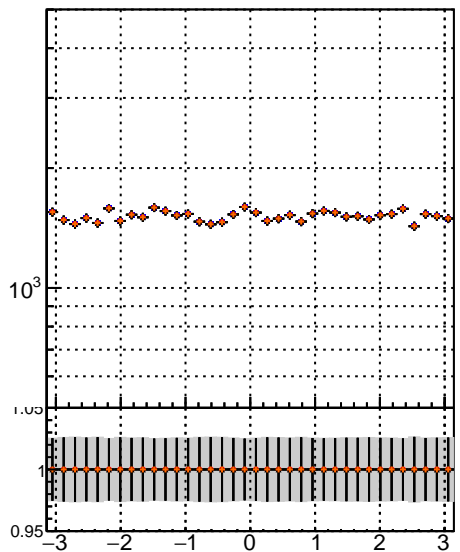

N of simulated tracks vs pT

N of associated tracks (simToReco) vs pT

- mkFit_13.0.0p4
- ovlerlap-check-chi2-60
- ovlerlap-check-chi2-1100
- ovlerlap-check-chi2-10000

N of sim

N of simulated tracks vs phi

N of associated tracks (simToReco) vs phi