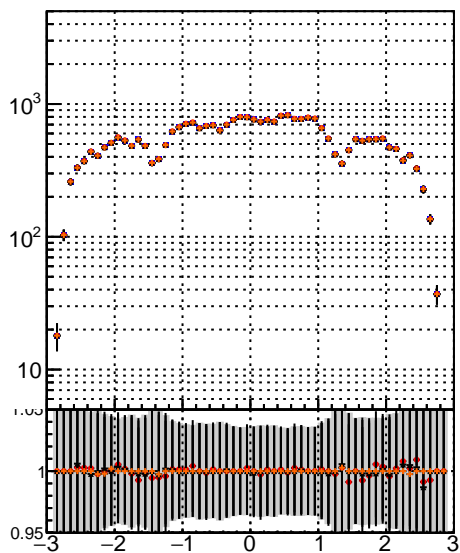

N of simulated tracks vs pT

N of associated tracks (simToReco) vs pT

- mkFit_13.0.0p4
- ovlerlap-check-chi2-60
- ovlerlap-check-chi2-1100
- ovlerlap-check-chi2-10000

N of sim

N of simulated tracks vs phi

N of associated tracks (simToReco) vs phi