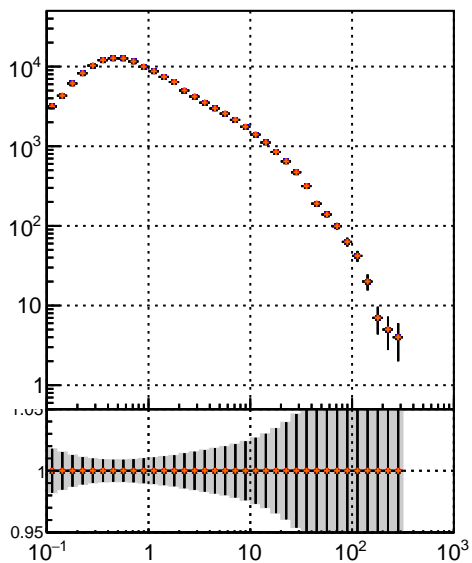

N of simulated tracks vs pT

N of associated tracks (simToReco) vs pT

- mkFit_13.0.0p4
- ovlerlap-check-chi2-60
- ovlerlap-check-chi2-1100
- ovlerlap-check-chi2-10000

N of sim

N of simulated tracks vs phi

N of associated tracks (simToReco) vs phi