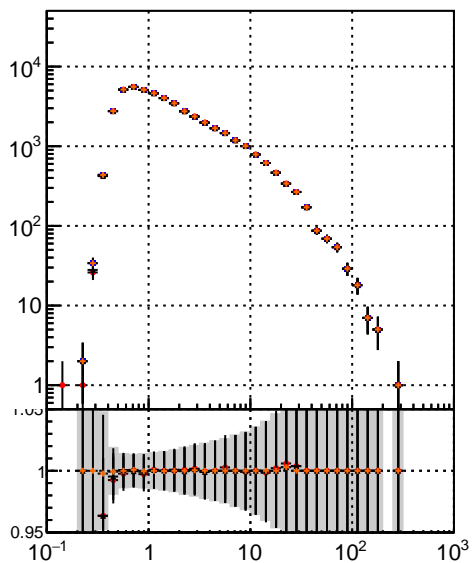

N of simulated tracks vs pT

N of associated tracks (simToReco) vs pT

- mkFit_13.0.0p4
- ovlerlap-check-chi2-60
- ovlerlap-check-chi2-1100
- ovlerlap-check-chi2-10000

N of sim

N of simulated tracks vs phi

N of associated tracks (simToReco) vs phi