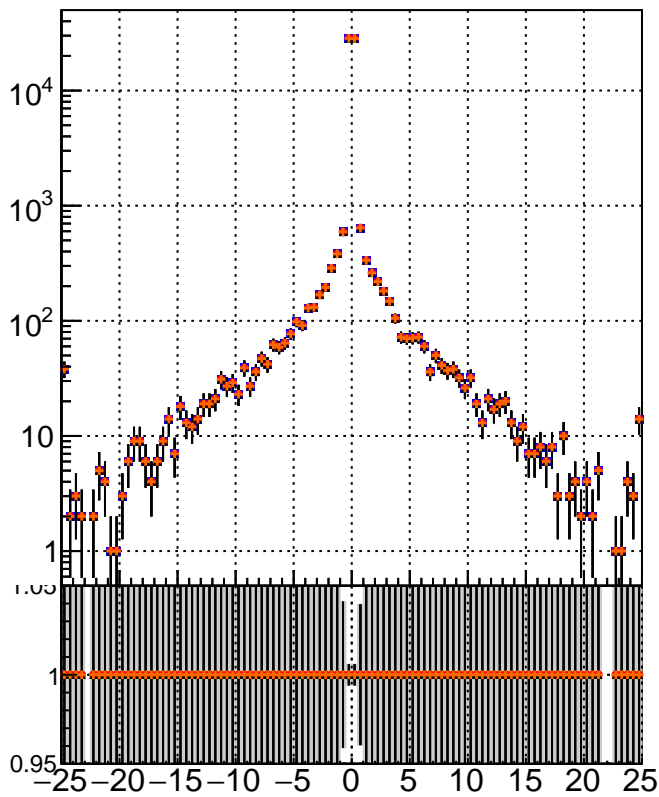

N of simulated tracks vs dxy

N of associated tracks (simToReco) vs dxy

N of simulated track

- mkFit_13.0.0p4
- ovlerlap-check-chi2-60
- ▲ ovlerlap-check-chi2-1100
- ◆ ovlerlap-check-chi2-10000