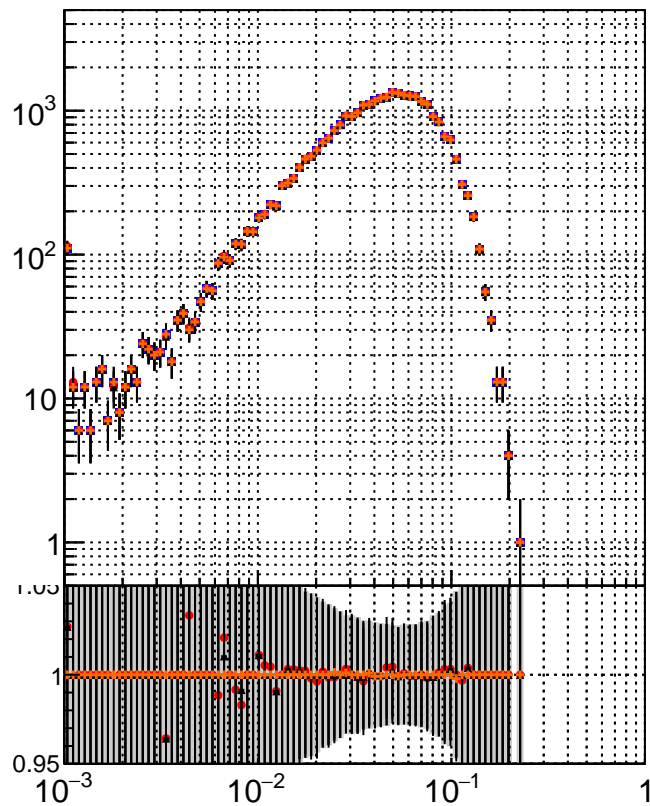

N of simulated tracks vs dR

N of associated tracks (simToReco) vs dR

N of simulated trac

- mkFit_13.0.0p4
- overlap-check-chi2-60
- ▲ overlap-check-chi2-1100
- ◆ overlap-check-chi2-10000