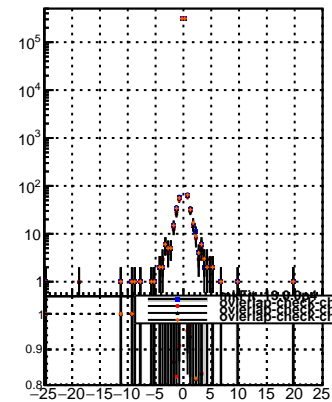

N of reco track vs dxy

N of associated (recoToSim) tracks vs dxy

N of associated (recoToSim) looper tracks vs dxy

N of reco track vs dz

N of associated (recoToSim) tracks vs dz

N of associated (recoToSim) looper tracks vs dz