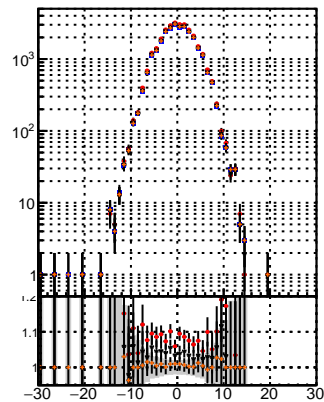

N of reco track vs dxy

N of associated (recoToSim) tracks vs dxy

N of associated (recoToSim) looper tracks vs dxy

N of reco track vs dz

N of associated (recoToSim) tracks vs dz

N of associated (recoToSim) looper tracks vs dz