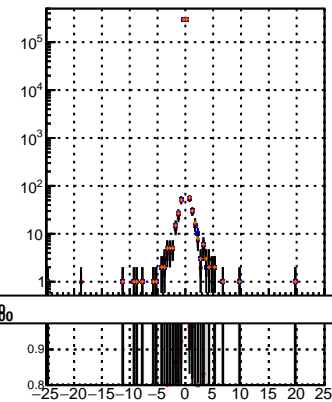

N of reco track vs dxy

N of associated (recoToSim) tracks vs dxy

N of associated (recoToSim) looper tracks vs dxy

N of reco track vs dz

N of associated (recoToSim) tracks vs dz

N of associated (recoToSim) looper tracks vs dz