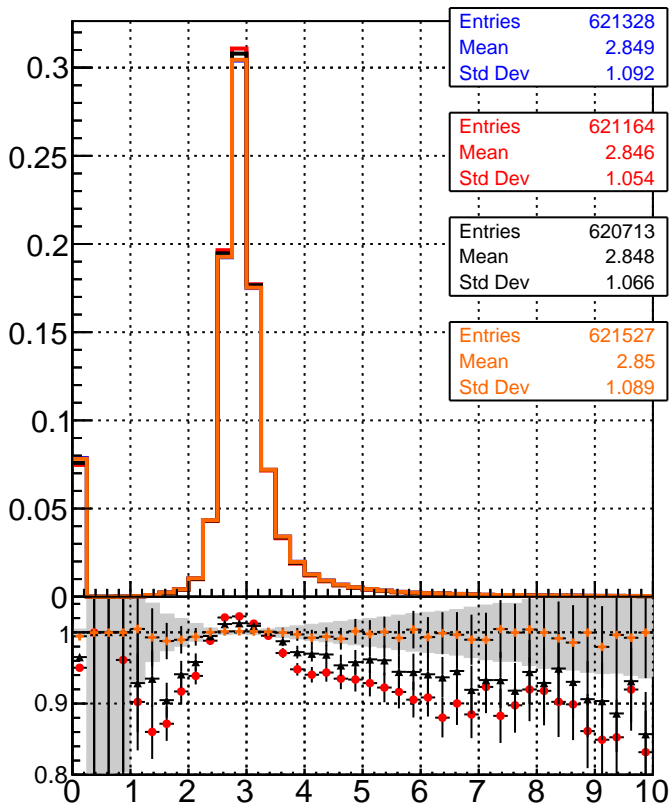

dE/dx estimator 1

dE/dx estimator 2

—●— mkFit_13.0.0p4
—●— ovlerlap-check-chi2-60
—●— ovlerlap-check-chi2-1100
—●— ovlerlap-check-chi2-10000