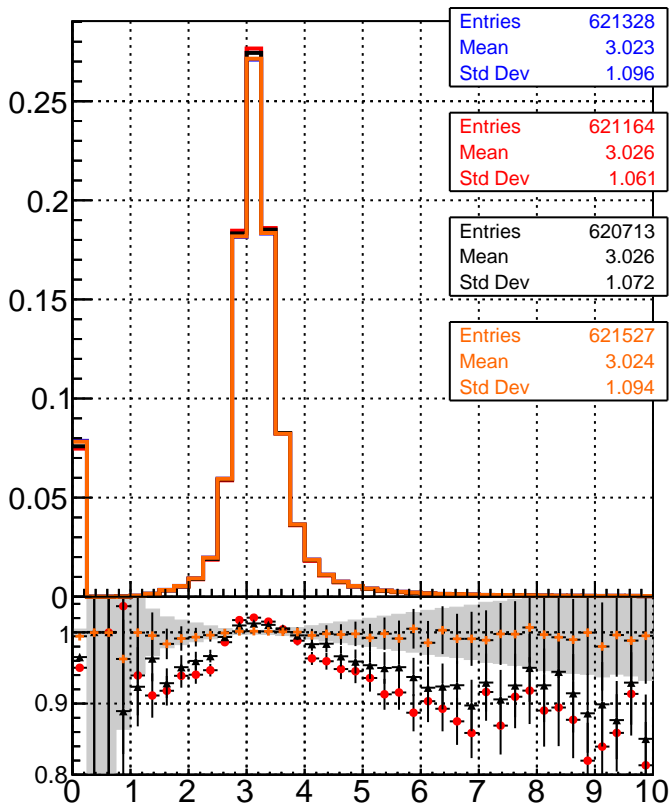

dE/dx estimator 1

dE/dx estimator 2

—●— mkFit_13.0.0p4
—●— ovlerlap-check-chi2-60
—●— ovlerlap-check-chi2-1100
—●— ovlerlap-check-chi2-10000