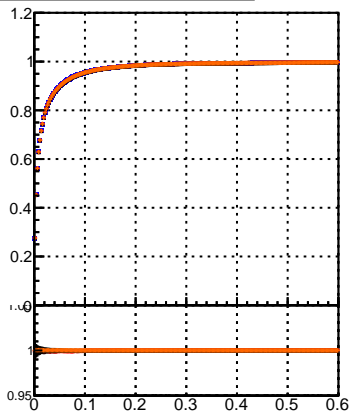

Efficiency vs. dz (PV)

Efficiency (tracking eff factorized out) vs. dz (PV)

- mkFit_13.0.0p4
- ovlerlap-check-chi2-60
- ovlerlap-check-chi2-1100
- ovlerlap-check-chi2-10000

Fake rate