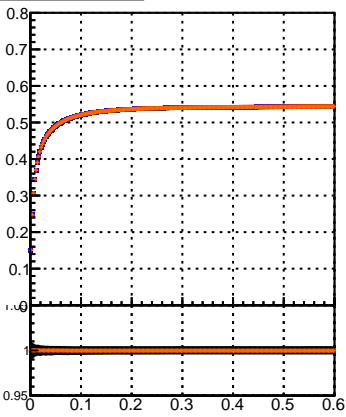

Efficiency vs. dz (PV)

Efficiency (tracking eff factorized out) vs. dz (PV)

- mkFit_13.0.0p4
- ovlerlap-check-chi2-60
- ovlerlap-check-chi2-1100
- ovlerlap-check-chi2-10000

Fake rate