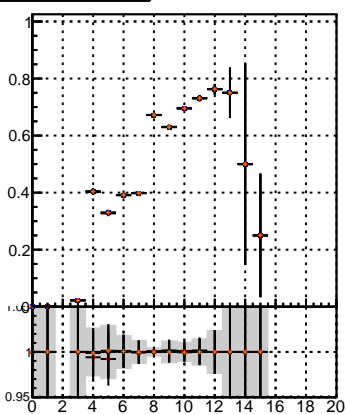

**Efficiency vs hit****fake+duplicates vs hits****Efficiency**

- mkFit\_13.0.0p4
- ovlerlap-check-chi2-60
- ovlerlap-check-chi2-1100
- ovlerlap-check-chi2-10000

**Efficiency vs pixel layer****fake+duplicates vs pixel layers****Efficiency vs 3D layer****fake+duplicates vs 3D layers**