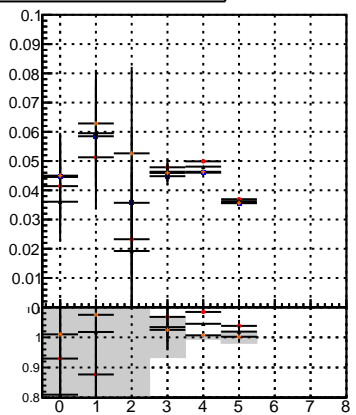

**Efficiency vs hit****fake+duplicates vs hits****Efficiency**

- mkFit\_13.0.0p4
- ovlerlap-check-chi2-60
- ovlerlap-check-chi2-1100
- ovlerlap-check-chi2-10000

**Efficiency vs pixel layer****fake+duplicates vs pixel layers****Efficiency vs 3D layer****fake+duplicates vs 3D layers**