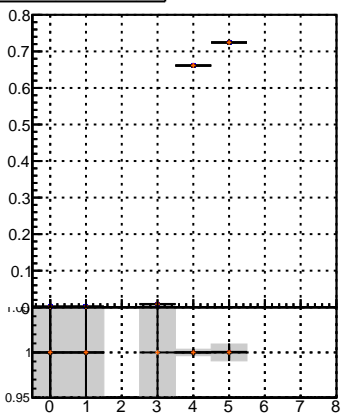

**Efficiency vs hit****fake+duplicates vs hits****Efficiency**

- mkFit\_13.0.0p4
- ovlerlap-check-chi2-60
- ovlerlap-check-chi2-1100
- ovlerlap-check-chi2-10000

**Efficiency vs pixel layer****fake+duplicates vs pixel layers****Efficiency vs 3D layer****fake+duplicates vs 3D layers**