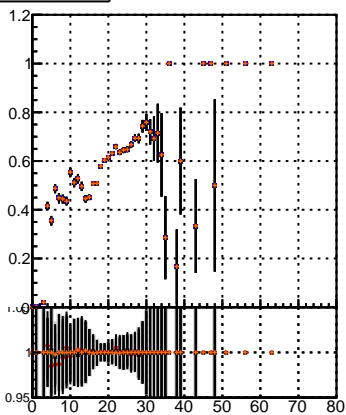

**Efficiency vs hit****fake+duplicates vs hits****Efficiency**

- mkFit\_13.0.0p4
- ovlerlap-check-chi2-60
- ovlerlap-check-chi2-1100
- ovlerlap-check-chi2-10000

**Efficiency vs pixel layer****fake+duplicates vs pixel layers****Efficiency vs 3D layer****fake+duplicates vs 3D layers**