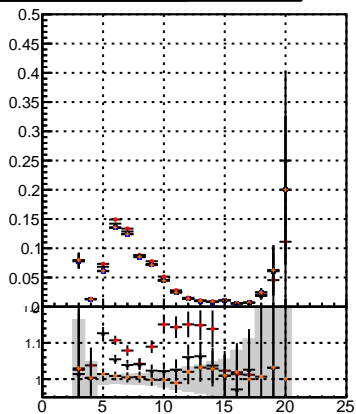

**Efficiency vs hit****fake+duplicates vs hits****Efficiency**

- mkFit\_13.0.0p4
- ovlerlap-check-chi2-60
- ovlerlap-check-chi2-1100
- ovlerlap-check-chi2-10000

**Efficiency vs pixel layer****fake+duplicates vs pixel layers****Efficiency vs 3D layer****fake+duplicates vs 3D layers**