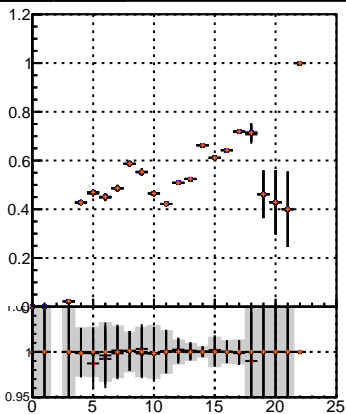

**Efficiency vs hit****fake+duplicates vs hits****Efficiency**

- mkFit\_13.0.0p4
- ovlerlap-check-chi2-60
- ovlerlap-check-chi2-1100
- ovlerlap-check-chi2-10000

**Efficiency vs pixel layer****fake+duplicates vs pixel layers****Efficiency vs 3D layer****fake+duplicates vs 3D layers**