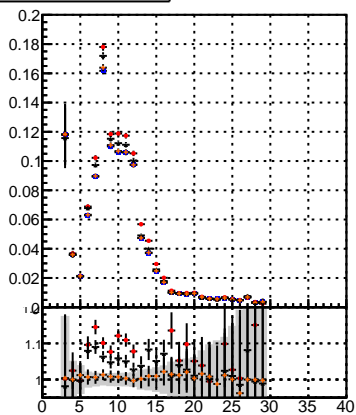

**Efficiency vs hit****fake+duplicates vs hits****Efficiency**

- mkFit\_13.0.0p4
- ovlerlap-check-chi2-60
- ovlerlap-check-chi2-1100
- ovlerlap-check-chi2-10000

**Efficiency vs pixel layer****fake+duplicates vs pixel layers****Efficiency vs 3D layer****fake+duplicates vs 3D layers**