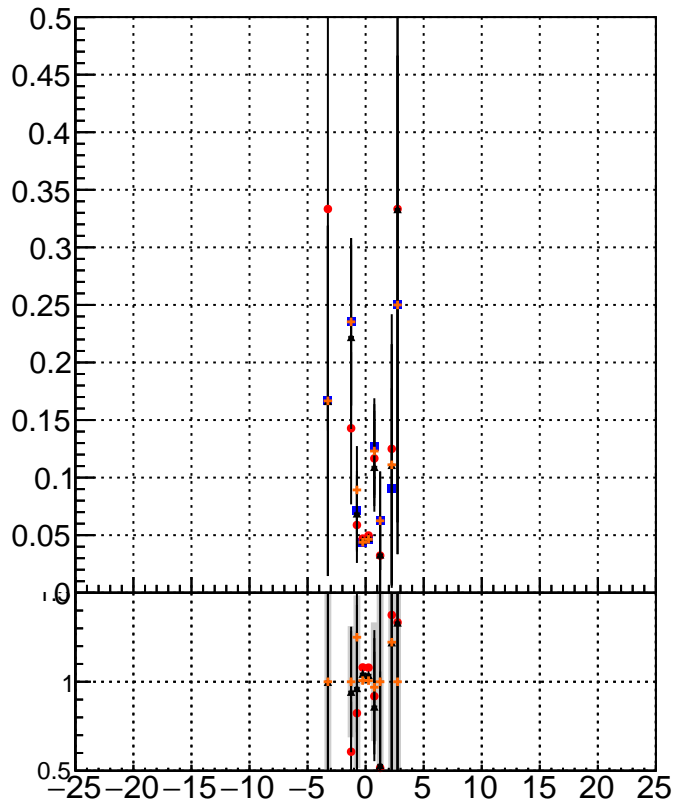

Efficiency vs Dxy**fake+duplicates vs dxy****Efficiency vs Dz**

- mkFit_13.0.0p4
- ovlerlap-check-chi2-60
- ▲— ovlerlap-check-chi2-1100
- ◆— ovlerlap-check-chi2-10000