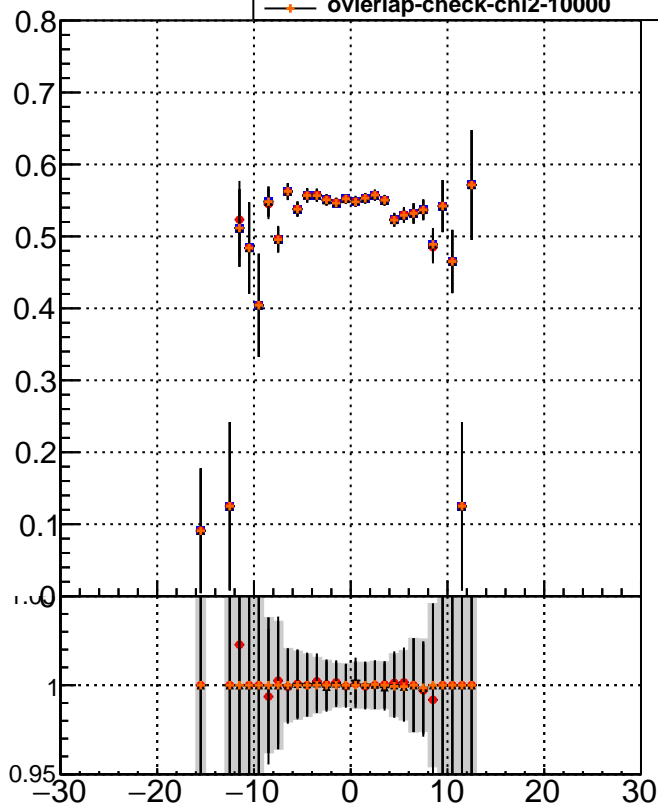

Efficiency vs Dxy**fake+duplicates vs dxy****Efficiency vs Dz**

- mkFit_13.0.0p4
- ovlerlap-check-chi2-60
- ▲— ovlerlap-check-chi2-1100
- ◆— ovlerlap-check-chi2-10000