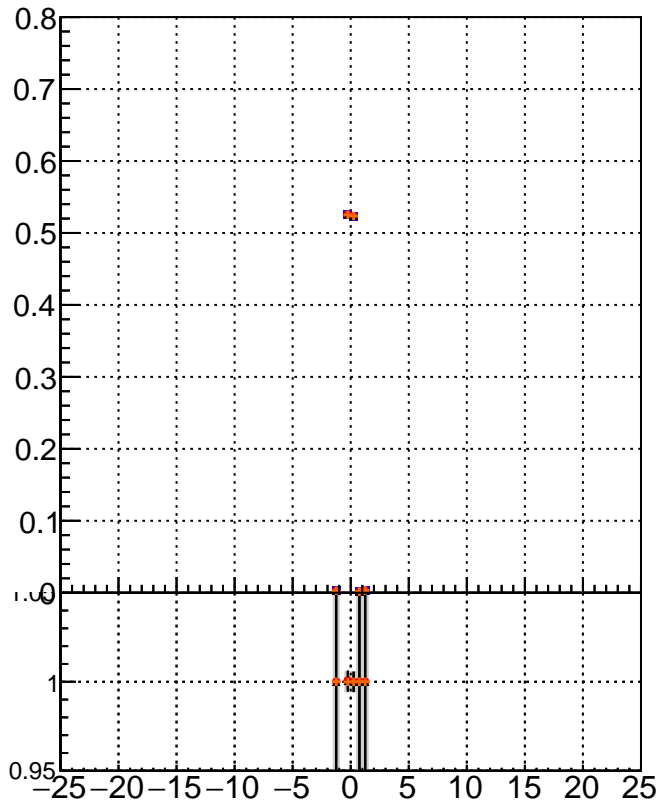

Efficiency vs Dxy**fake+duplicates vs dxy****Efficiency vs Dz**

- mkFit_13.0.0p4
- ovlerlap-check-chi2-60
- ▲— ovlerlap-check-chi2-1100
- ◆— ovlerlap-check-chi2-10000