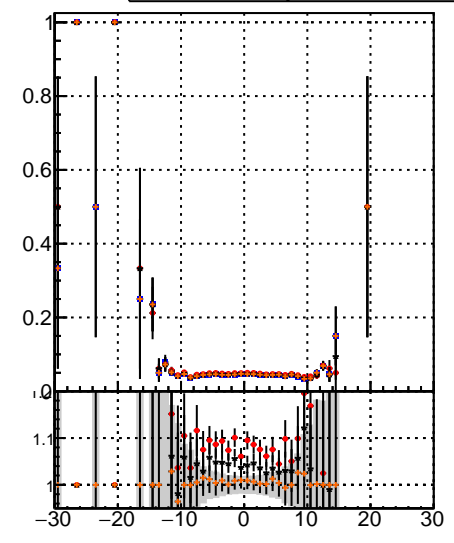

Fake rate vs vertpos

Duplicates Rate vs vertpos

Pileup rate vs vertpos

■ mkFit-13.0.0p4
● overlap-check-chi2-60
▲ overlap-check-chi2-10000

Fake rate vs v

Fake rate vs. sim PV z

Duplicates Rate vs sim PV z

Pileup rate vs. sim PV z