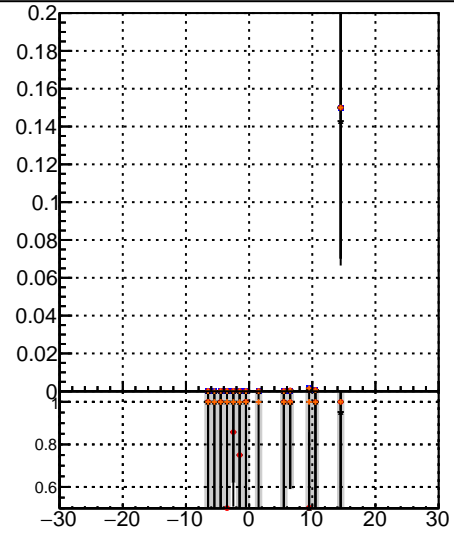

Fake rate vs vertpos

Duplicates Rate vs vertpos

Pileup rate vs vertpos

■ mkFit-13.0.0p4
● overlap-check-chi2-60
▲ overlap-check-chi2-10000

Fake rate vs v

Fake rate vs. sim PV z

Duplicates Rate vs sim PV z

Pileup rate vs. sim PV z