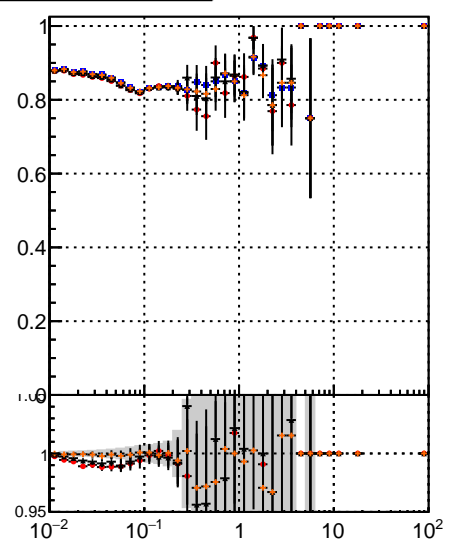

Fake rate vs vertpos

Duplicates Rate vs vertpos

Pileup rate vs vertpos

■ mkFit-13.0.0p4
● overlap-check-chi2-60
▲ overlap-check-chi2-10000

Fake rate vs v

Fake rate vs. sim PV z

Duplicates Rate vs sim PV z

Pileup rate vs. sim PV z