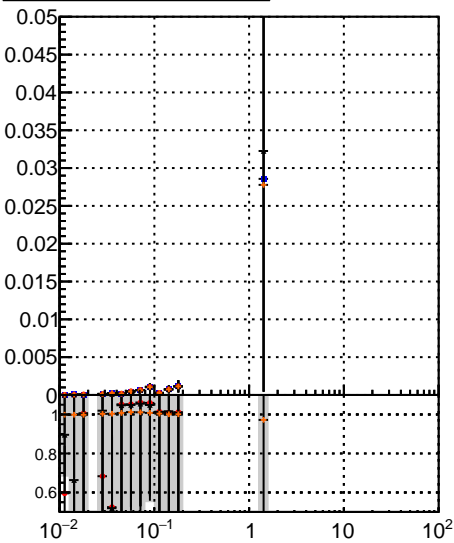

Fake rate vs vertpos

Duplicates Rate vs vertpos

Pileup rate vs vertpos

■ mkFit-13.0.0p4
● overlap-check-chi2-60
▲ overlap-check-chi2-10000

Fake rate vs v

Fake rate vs. sim PV z

Duplicates Rate vs sim PV z

Pileup rate vs. sim PV z