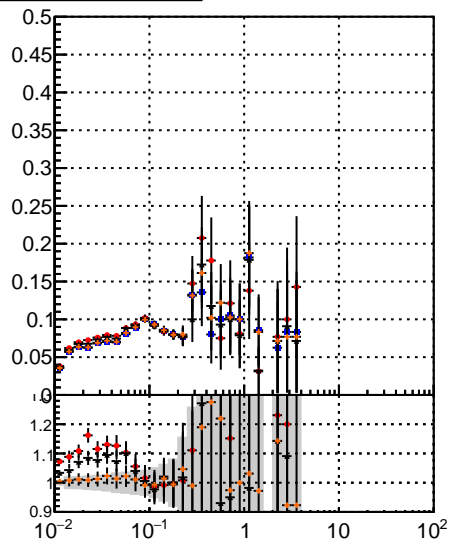

Fake rate vs vertpos

Duplicates Rate vs vertpos

Pileup rate vs vertpos

■ mkFit-13.0.0p4
● overlap-check-chi2-60
▲ overlap-check-chi2-10000

Fake rate vs v

Fake rate vs. sim PV z

Duplicates Rate vs sim PV z

Pileup rate vs. sim PV z