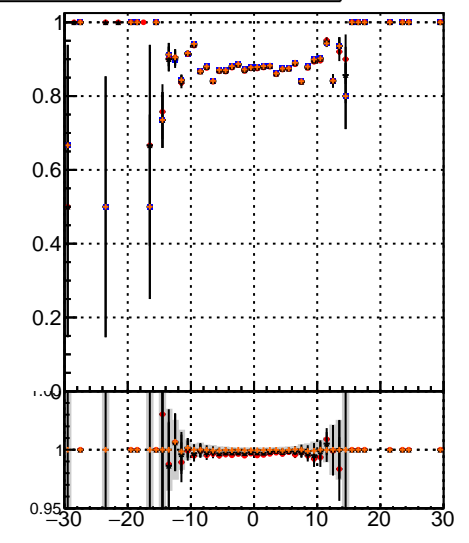

Fake rate vs vertpos

Duplicates Rate vs vertpos

Pileup rate vs vertpos

■ mkFit-13.0.0p4
● overlap-check-chi2-60
▲ overlap-check-chi2-10000

Fake rate vs v

Fake rate vs. sim PV z

Duplicates Rate vs sim PV z

Pileup rate vs. sim PV z