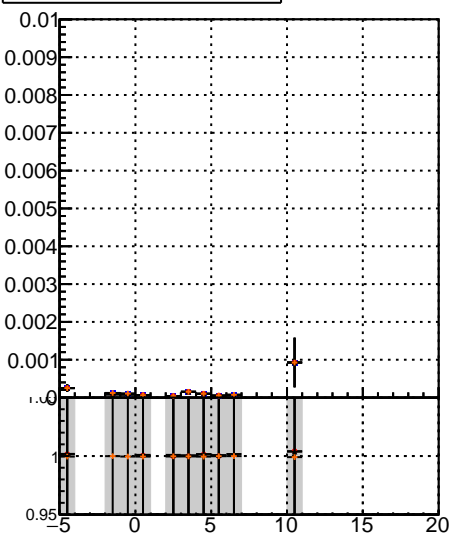

Fake rate vs vertpos

Duplicates Rate vs vertpos

Pileup rate vs vertpos

■ mkFit-13.0.0p4
● overlap-check-chi2-60
▲ overlap-check-chi2-10000

Fake rate vs v

Fake rate vs. sim PV z

Duplicates Rate vs sim PV z

Pileup rate vs. sim PV z