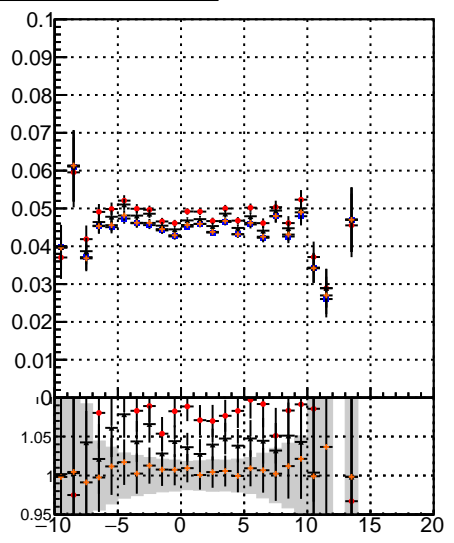

Fake rate vs vertpos

Duplicates Rate vs vertpos

Pileup rate vs vertpos

■ mkFit-13.0.0p4
● overlap-check-chi2-60
▲ overlap-check-chi2-10000

Fake rate vs v

Fake rate vs. sim PV z

Duplicates Rate vs sim PV z

Pileup rate vs. sim PV z