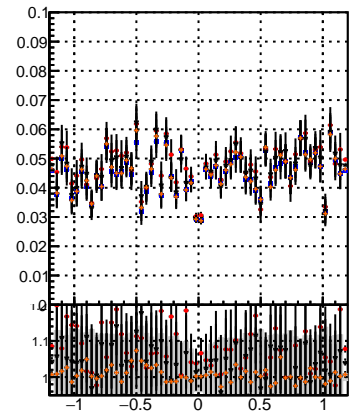

Fake rate vs dxypv

Duplicates Rate vs Dxy(PV)

Pileup rate vs dxypv

Fake rate vs d
 — mkFit_13.0.0p4
 —•— overlap-check-chi2-60
 —•— overlap-check-chi2-1100
 —•— overlap-check-chi2-10000

Fake rate vs dzpv

Duplicates Rate vs Dz(PV)

Pileup rate vs dz(PV)

Fake rate vs dzpv

Duplicates Rate vs Dz(PV)

Pileup rate vs dz(PV)