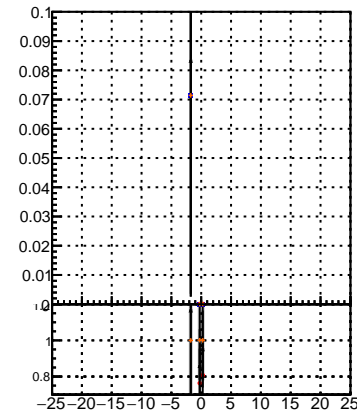

Fake rate vs dxypv

Duplicates Rate vs Dxy(PV)

Pileup rate vs dxypv

Fake rate vs d
 — mkFit_13.0.0p4
 —•— overlap-check-chi2-60
 —•— overlap-check-chi2-1100
 —•— overlap-check-chi2-10000

Fake rate vs dzpv

Duplicates Rate vs Dz(PV)

Pileup rate vs dz(PV)

Fake rate vs dzpv

Duplicates Rate vs Dz(PV)

Pileup rate vs dz(PV)