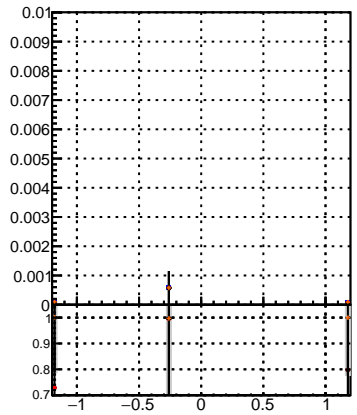

Fake rate vs dxypv

Duplicates Rate vs Dxy(PV)

Pileup rate vs dxypv

Fake rate vs d
 — mkFit_13.0.0p4
 —•— overlap-check-chi2-60
 —•— overlap-check-chi2-1100
 —•— overlap-check-chi2-10000

Fake rate vs dzpv

Duplicates Rate vs Dz(PV)

Pileup rate vs dz(PV)

Fake rate vs dzpv

Duplicates Rate vs Dz(PV)

Pileup rate vs dz(PV)