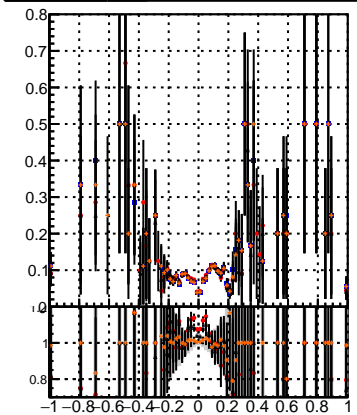

Fake rate vs dxypv

Duplicates Rate vs Dxy(PV)

Pileup rate vs dxypv

Fake rate vs d
 — mkFit_13.0.0p4
 —•— overlap-check-chi2-60
 —•— overlap-check-chi2-1100
 —•— overlap-check-chi2-10000

Fake rate vs dzpv

Duplicates Rate vs Dz(PV)

Pileup rate vs dz(PV)

Fake rate vs dzpv

Duplicates Rate vs Dz(PV)

Pileup rate vs dz(PV)