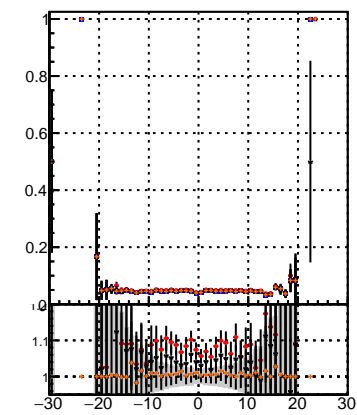

Fake rate vs dxypv

Duplicates Rate vs Dxy(PV)

Pileup rate vs dxypv

Fake rate vs d
 — mkFit_13.0.0p4
 —•— overlap-check-chi2-60
 —•— overlap-check-chi2-1100
 —•— overlap-check-chi2-10000

Fake rate vs dzpv

Duplicates Rate vs Dz(PV)

Pileup rate vs dz(PV)

Fake rate vs dzpv

Duplicates Rate vs Dz(PV)

Pileup rate vs dz(PV)