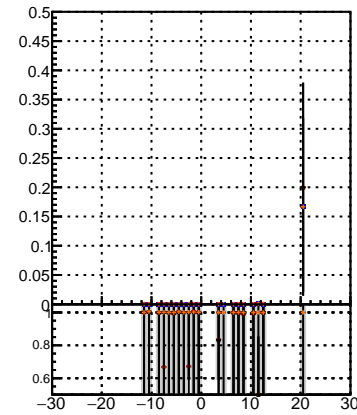

Fake rate vs dxypv

Duplicates Rate vs Dxy(PV)

Pileup rate vs dxypv

Fake rate vs d
 — mkFit_13.0.0p4
 —•— overlap-check-chi2-60
 —•— overlap-check-chi2-1100
 —•— overlap-check-chi2-10000

Fake rate vs dzpv

Duplicates Rate vs Dz(PV)

Pileup rate vs dz(PV)

Fake rate vs dzpv

Duplicates Rate vs Dz(PV)

Pileup rate vs dz(PV)