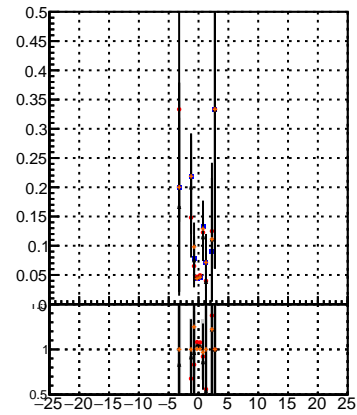

Fake rate vs dxypv

Duplicates Rate vs Dxy(PV)

Pileup rate vs dxypv

Fake rate vs d
 — mkFit_13.0.0p4
 —•— overlap-check-chi2-60
 —•— overlap-check-chi2-1100
 —•— overlap-check-chi2-10000

Fake rate vs dzpv

Duplicates Rate vs Dz(PV)

Pileup rate vs dz(PV)

Fake rate vs dzpv

Duplicates Rate vs Dz(PV)

Pileup rate vs dz(PV)