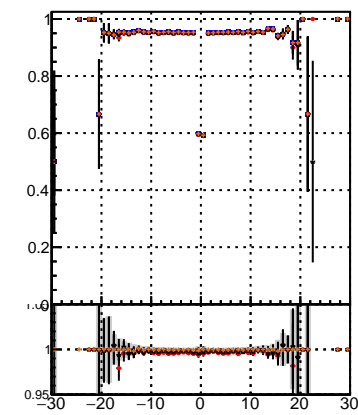

Fake rate vs dxypv

Duplicates Rate vs Dxy(PV)

Pileup rate vs dxypv

Fake rate vs d
 — mkFit_13.0.0p4
 —•— overlap-check-chi2-60
 —•— overlap-check-chi2-1100
 —•— overlap-check-chi2-10000

Fake rate vs dzpv

Duplicates Rate vs Dz(PV)

Pileup rate vs dz(PV)

Fake rate vs dzpv

Duplicates Rate vs Dz(PV)

Pileup rate vs dz(PV)