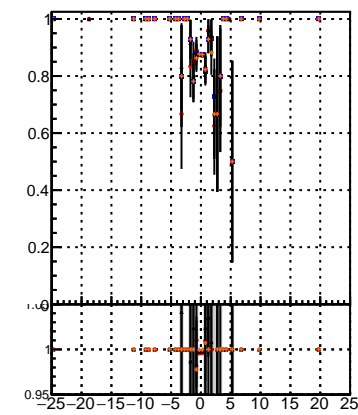

Fake rate vs dxypv

Duplicates Rate vs Dxy(PV)

Pileup rate vs dxypv

Fake rate vs d
 — mkFit_13.0.0p4
 —•— overlap-check-chi2-60
 —•— overlap-check-chi2-1100
 —•— overlap-check-chi2-10000

Fake rate vs dzpv

Duplicates Rate vs Dz(PV)

Pileup rate vs dz(PV)

Fake rate vs dzpv

Duplicates Rate vs Dz(PV)

Pileup rate vs dz(PV)