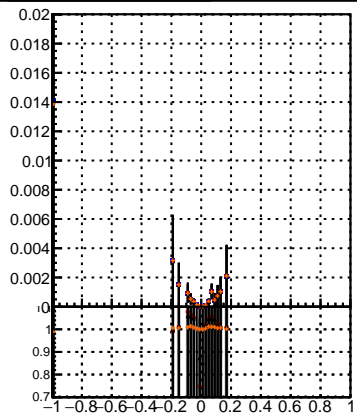

Fake rate vs dxypv

Duplicates Rate vs Dxy(PV)

Pileup rate vs dxypv

Fake rate vs d
 — mkFit_13.0.0p4
 —•— overlap-check-chi2-60
 —•— overlap-check-chi2-1100
 —•— overlap-check-chi2-10000

Fake rate vs dzpv

Duplicates Rate vs Dz(PV)

Pileup rate vs dz(PV)

Fake rate vs dzpv

Duplicates Rate vs Dz(PV)

Pileup rate vs dz(PV)