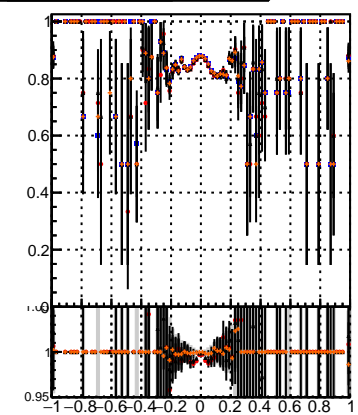

Fake rate vs dxypv

Duplicates Rate vs Dxy(PV)

Pileup rate vs dxypv

Fake rate vs d
 — mkFit_13.0.0p4
 —•— overlap-check-chi2-60
 —•— overlap-check-chi2-1100
 —•— overlap-check-chi2-10000

Fake rate vs dzpv

Duplicates Rate vs Dz(PV)

Pileup rate vs dz(PV)

Fake rate vs dzpv

Duplicates Rate vs Dz(PV)

Pileup rate vs dz(PV)