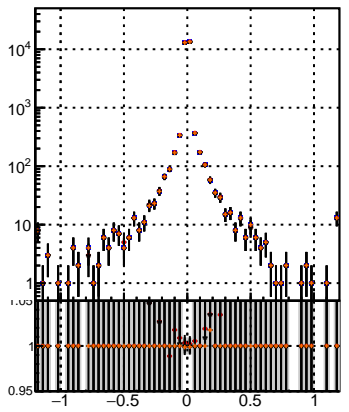

N of simulated tracks vs dxy(PV)

N of associated tracks (simToReco) vs dxy(PV)

N of sim

N of associated tracks (simToReco) vs dz(PV)

N of simulated tracks vs dz(PV)

N of associated tracks (simToReco) vs dz(PV)

N of simulated tracks vs dz(PV)

N of associated tracks (simToReco) vs dz(PV)

- mkFit_13.0.0p4
- ovlerlap-check-chi2-60
- ovlerlap-check-chi2-1100
- ovlerlap-check-chi2-10000