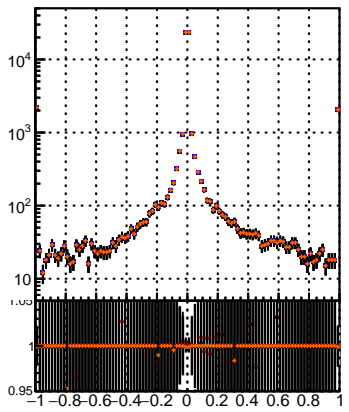

N of simulated tracks vs dxy(PV)

N of associated tracks (simToReco) vs dxy(PV)

N of sim

N of associated tracks (simToReco) vs dz(PV)

N of simulated tracks vs dz(PV)

N of associated tracks (simToReco) vs dz(PV)

N of simulated tracks vs dz(PV)

N of associated tracks (simToReco) vs dz(PV)

- mkFit_13.0.0p4
- ovlerlap-check-chi2-60
- ovlerlap-check-chi2-1100
- ovlerlap-check-chi2-10000