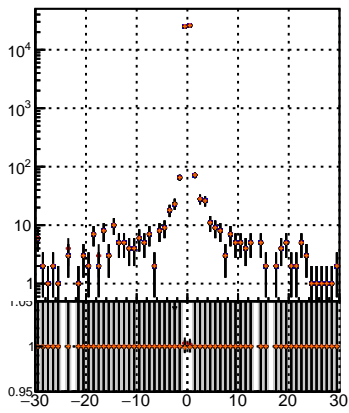

N of simulated tracks vs dxy(PV)

N of associated tracks (simToReco) vs dxy(PV)

N of sim

N of associated tracks (simToReco) vs dz(PV)

N of simulated tracks vs dz(PV)

N of associated tracks (simToReco) vs dz(PV)

N of simulated tracks vs dz(PV)

N of associated tracks (simToReco) vs dz(PV)

- mkFit_13.0.0p4
- ovlerlap-check-chi2-60
- ovlerlap-check-chi2-1100
- ovlerlap-check-chi2-10000