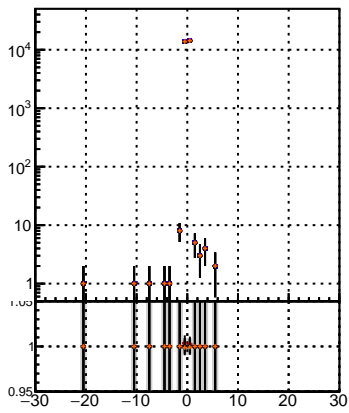

N of simulated tracks vs dxy(PV)

N of associated tracks (simToReco) vs dxy(PV)

N of sim

N of associated tracks (simToReco) vs dz(PV)

N of simulated tracks vs dz(PV)

N of associated tracks (simToReco) vs dz(PV)

N of simulated tracks vs dz(PV)

N of associated tracks (simToReco) vs dz(PV)

- mkFit_13.0.0p4
- ovlerlap-check-chi2-60
- ovlerlap-check-chi2-1100
- ovlerlap-check-chi2-10000