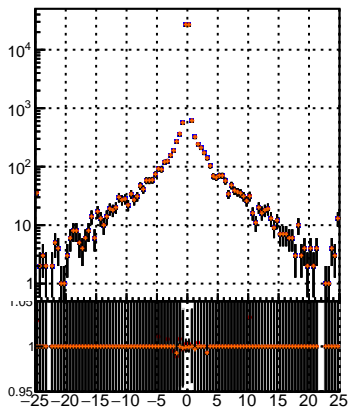

N of simulated tracks vs dxy(PV)

N of associated tracks (simToReco) vs dxy(PV)

N of sim

N of associated tracks (simToReco) vs dz(PV)

N of simulated tracks vs dz(PV)

N of associated tracks (simToReco) vs dz(PV)

N of simulated tracks vs dz(PV)

N of associated tracks (simToReco) vs dz(PV)

- mkFit_13.0.0p4
- ovlerlap-check-chi2-60
- ovlerlap-check-chi2-1100
- ovlerlap-check-chi2-10000