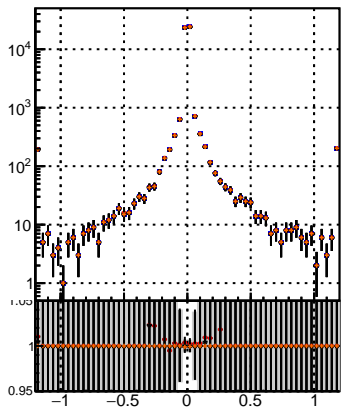

N of simulated tracks vs dxy(PV)

N of associated tracks (simToReco) vs dxy(PV)

N of sim

N of associated tracks (simToReco) vs dz(PV)

N of simulated tracks vs dz(PV)

N of associated tracks (simToReco) vs dz(PV)

N of simulated tracks vs dz(PV)

N of associated tracks (simToReco) vs dz(PV)

- mkFit_13.0.0p4
- ovlerlap-check-chi2-60
- ovlerlap-check-chi2-1100
- ovlerlap-check-chi2-10000