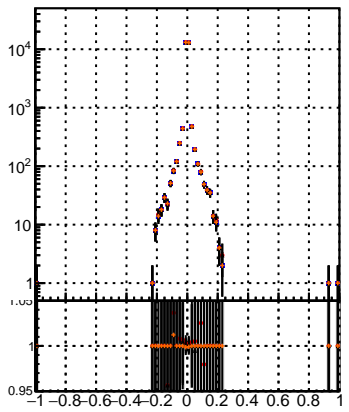

N of simulated tracks vs dxy(PV)

N of associated tracks (simToReco) vs dxy(PV)

N of sim

N of associated tracks (simToReco) vs dz(PV)

N of simulated tracks vs dz(PV)

N of associated tracks (simToReco) vs dz(PV)

N of simulated tracks vs dz(PV)

N of associated tracks (simToReco) vs dz(PV)

- mkFit_13.0.0p4
- ovlerlap-check-chi2-60
- ovlerlap-check-chi2-1100
- ovlerlap-check-chi2-10000