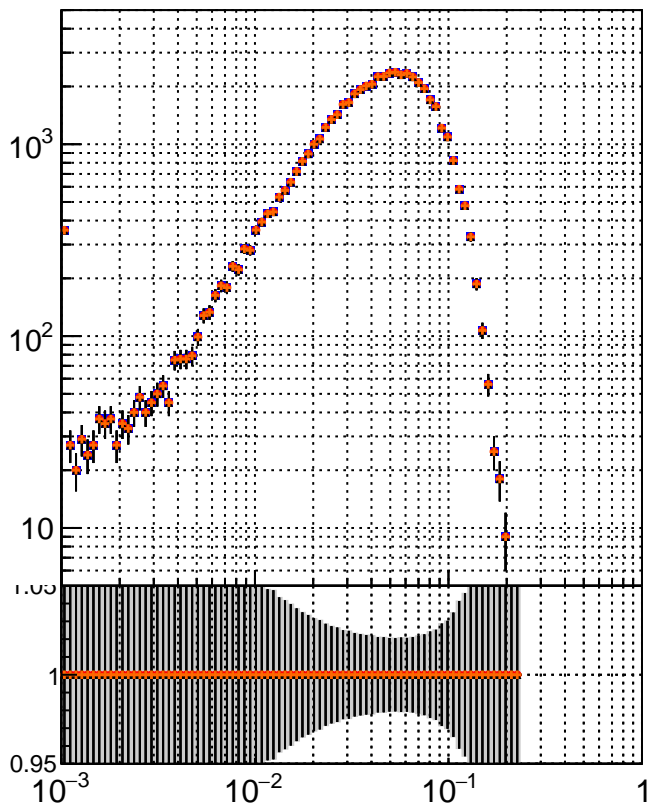

N of simulated tracks vs dR

N of associated tracks (simToReco) vs dR

N of simulated trac

- mkFit\_13.0.0p4
- overlap-check-chi2-60
- ▲ overlap-check-chi2-1100
- ◆ overlap-check-chi2-10000