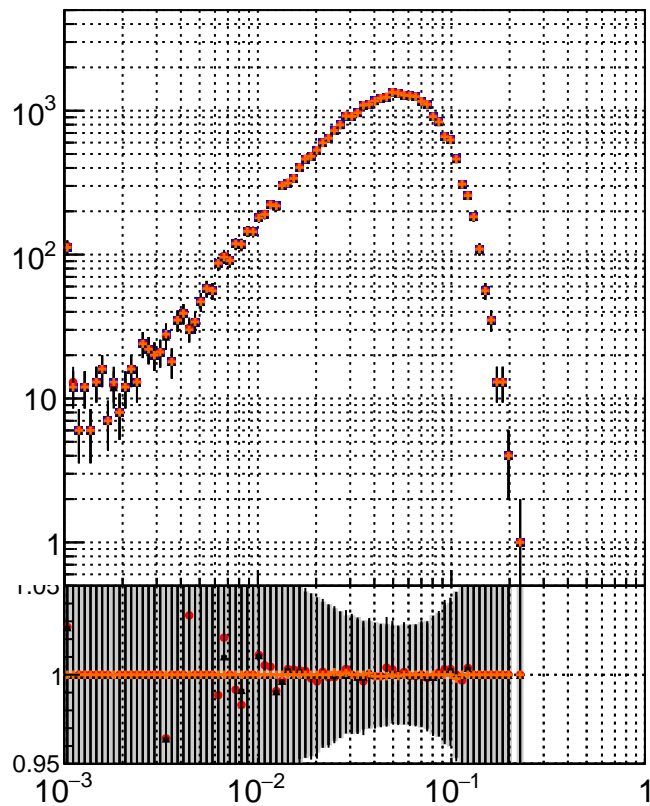

N of simulated tracks vs dR

N of associated tracks (simToReco) vs dR

N of simulated trac

- mkFit\_13.0.0p4
- overlap-check-chi2-60
- ▲ overlap-check-chi2-1100
- ◆ overlap-check-chi2-10000