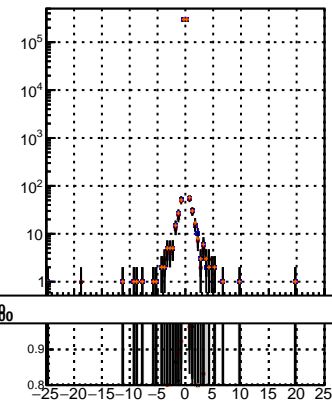

N of reco track vs dxy

N of associated (recoToSim) tracks vs dxy

N of associated (recoToSim) looper tracks vs dxy

N of reco track vs dz

N of associated (recoToSim) tracks vs dz

N of associated (recoToSim) looper tracks vs dz