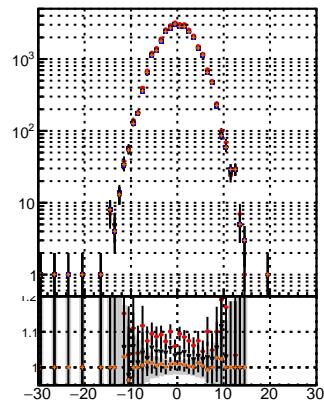

N of reco track vs dxy

N of associated (recoToSim) tracks vs dxy

N of associated (recoToSim) looper tracks vs dxy

N of reco track vs dz

N of associated (recoToSim) tracks vs dz

N of associated (recoToSim) looper tracks vs dz