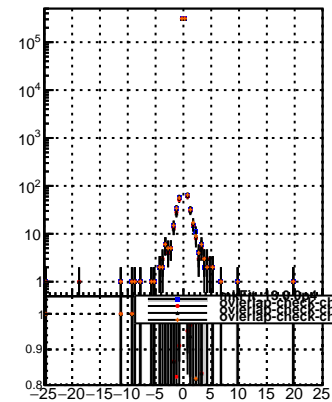

N of reco track vs dxy

N of associated (recoToSim) tracks vs dxy

N of associated (recoToSim) looper tracks vs dxy

N of reco track vs dz

N of associated (recoToSim) tracks vs dz

N of associated (recoToSim) looper tracks vs dz