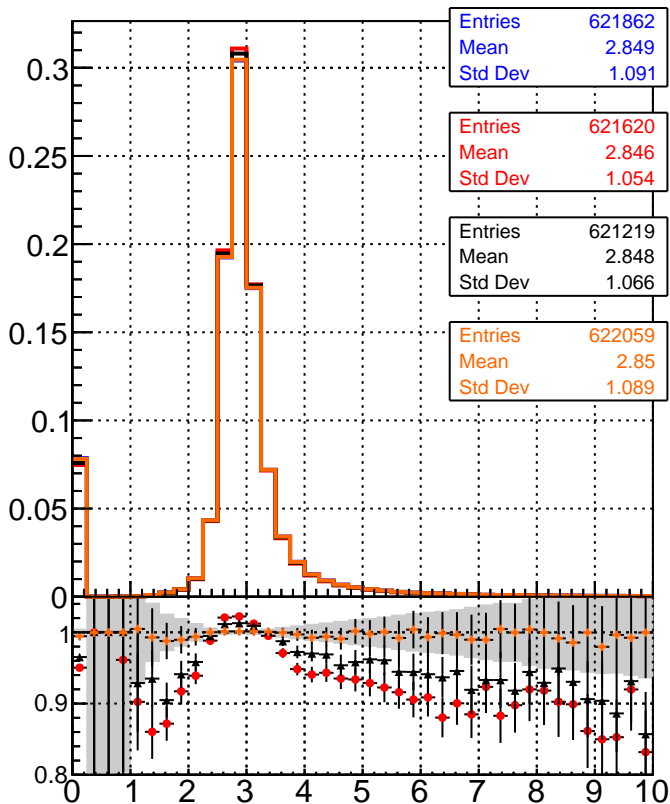

dE/dx estimator 1

dE/dx estimator 2

—●— mkFit\_13.0.0p4  
—●— ovlerlap-check-chi2-60  
—●— ovlerlap-check-chi2-1100  
—●— ovlerlap-check-chi2-10000