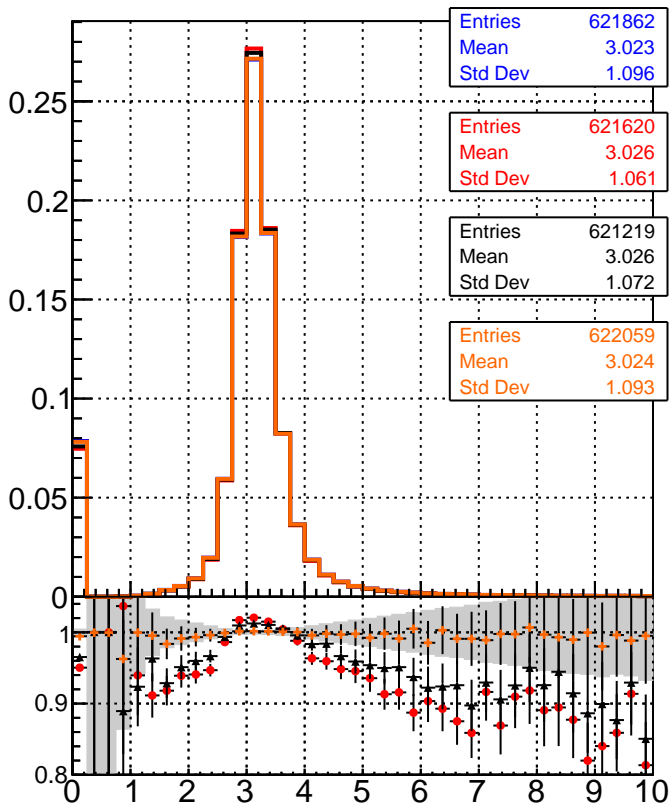

dE/dx estimator 1

dE/dx estimator 2

—●— mkFit\_13.0.0p4  
—●— ovlerlap-check-chi2-60  
—●— ovlerlap-check-chi2-1100  
—●— ovlerlap-check-chi2-10000