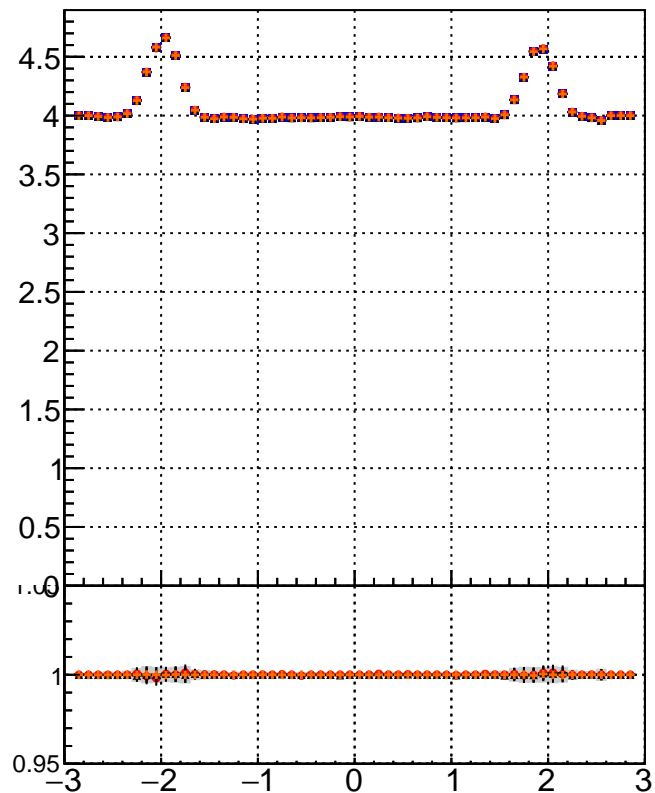

mean # PXL hits vs eta

mean # PXL Layers with measurement vs eta

mean # STRIP hits v

- mkFit_13.0.0p4
- overlap-check-chi2-60
- ▲ overlap-check-chi2-1100
- ◆ overlap-check-chi2-10000