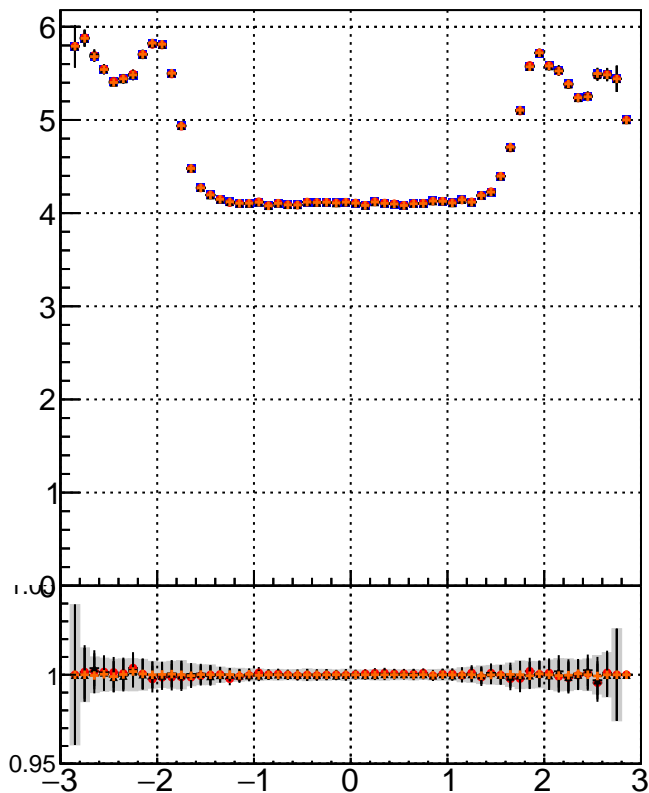

mean # PXL hits vs eta

mean # PXL Layers with measurement vs eta

mean # STRIP hits v

- mkFit_13.0.0p4
- overlap-check-chi2-60
- ▲ overlap-check-chi2-1100
- ◆ overlap-check-chi2-10000