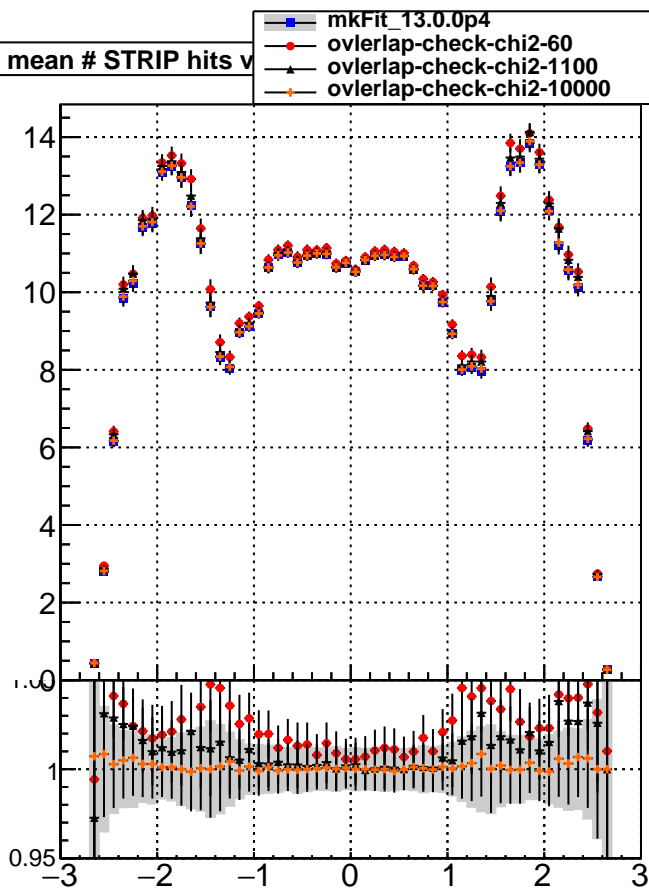

mean # PXL hits vs eta

mean # PXL Layers with measurement vs eta

mean # STRIP hits v

- mkFit_13.0.0p4
- overlap-check-chi2-60
- ▲ overlap-check-chi2-1100
- ◆ overlap-check-chi2-10000