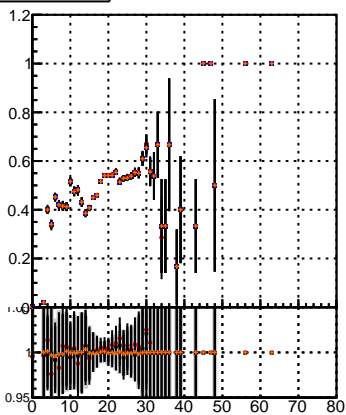

Efficiency vs hit**fake+duplicates vs hits****Efficiency**

- mkFit_13.0.0p4
- overlap-check-chi2-60
- overlap-check-chi2-1100
- overlap-check-chi2-10000

**Efficiency vs pixel layer****fake+duplicates vs pixel layers****Efficiency vs 3D layer****fake+duplicates vs 3D layers**