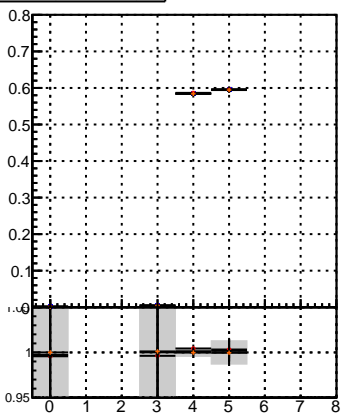

Efficiency vs hit**fake+duplicates vs hits****Efficiency**

- mkFit_13.0.0p4
- overlap-check-chi2-60
- overlap-check-chi2-1100
- overlap-check-chi2-10000

**Efficiency vs pixel layer****fake+duplicates vs pixel layers****Efficiency vs 3D layer****fake+duplicates vs 3D layers**