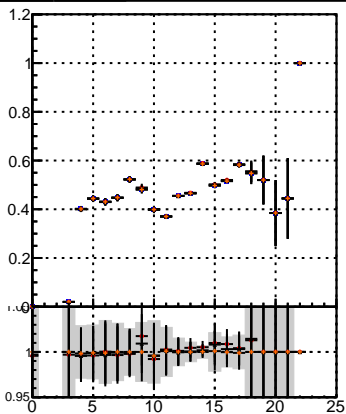

Efficiency vs hit**fake+duplicates vs hits****Efficiency**

- mkFit_13.0.0p4
- overlap-check-chi2-60
- overlap-check-chi2-1100
- overlap-check-chi2-10000

**Efficiency vs pixel layer****fake+duplicates vs pixel layers****Efficiency vs 3D layer****fake+duplicates vs 3D layers**