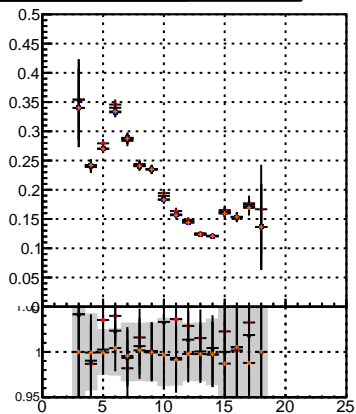

Efficiency vs hit**fake+duplicates vs hits****Efficiency**

- mkFit_13.0.0p4
- overlap-check-chi2-60
- overlap-check-chi2-1100
- overlap-check-chi2-10000

**Efficiency vs pixel layer****fake+duplicates vs pixel layers****Efficiency vs 3D layer****fake+duplicates vs 3D layers**