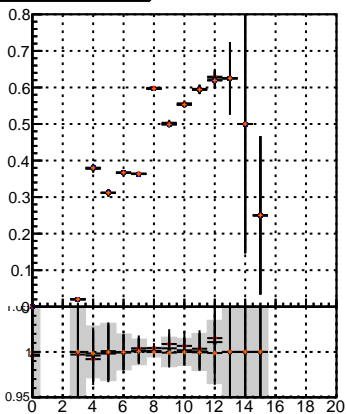

Efficiency vs hit**fake+duplicates vs hits****Efficiency**

- mkFit_13.0.0p4
- overlap-check-chi2-60
- overlap-check-chi2-1100
- overlap-check-chi2-10000

**Efficiency vs pixel layer****fake+duplicates vs pixel layers****Efficiency vs 3D layer****fake+duplicates vs 3D layers**