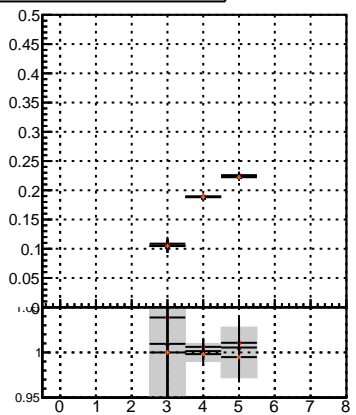

Efficiency vs hit**fake+duplicates vs hits****Efficiency**

- mkFit_13.0.0p4
- overlap-check-chi2-60
- overlap-check-chi2-1100
- overlap-check-chi2-10000

**Efficiency vs pixel layer****fake+duplicates vs pixel layers****Efficiency vs 3D layer****fake+duplicates vs 3D layers**