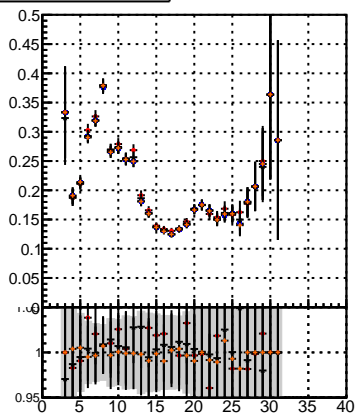

Efficiency vs hit**fake+duplicates vs hits****Efficiency**

- mkFit_13.0.0p4
- overlap-check-chi2-60
- overlap-check-chi2-1100
- overlap-check-chi2-10000

**Efficiency vs pixel layer****fake+duplicates vs pixel layers****Efficiency vs 3D layer****fake+duplicates vs 3D layers**