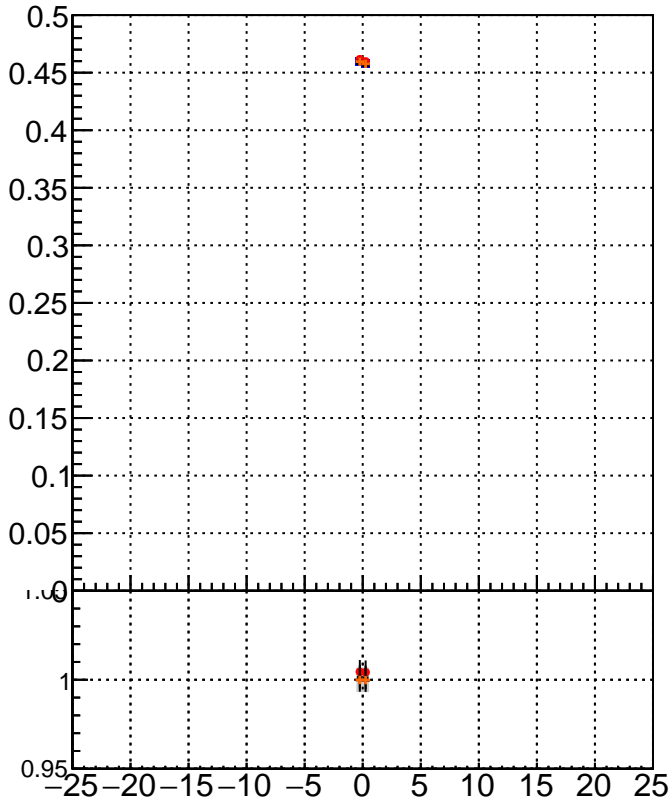

**Efficiency vs Dxy****fake+duplicates vs dxy****Efficiency vs Dz**

- mkFit\_13.0.0p4
- overlap-check-chi2-60
- ▲ overlap-check-chi2-1100
- ◆ overlap-check-chi2-10000