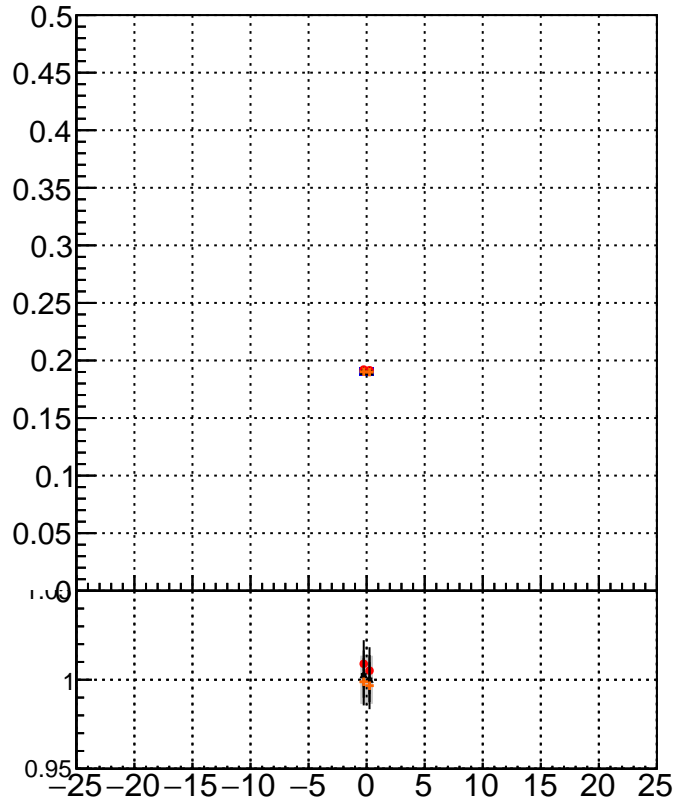

**Efficiency vs Dxy****fake+duplicates vs dxy****Efficiency vs Dz**

- mkFit\_13.0.0p4
- overlap-check-chi2-60
- ▲ overlap-check-chi2-1100
- ◆ overlap-check-chi2-10000