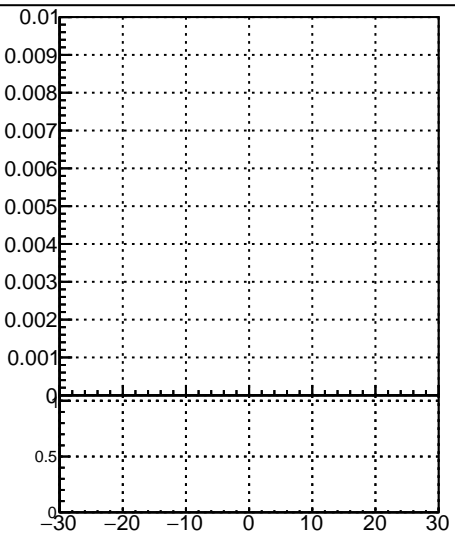

Fake rate vs vertpos

Duplicates Rate vs vertpos

Pileup rate vs vertpos

Fake rate vs v

mkFit 13.0.0p4
 overlap-check-chi2-60
 overlap-check-chi2-1100
 overlap-check-chi2-10000

Fake rate vs. sim PV z

Duplicates Rate vs sim PV z

Pileup rate vs. sim PV z