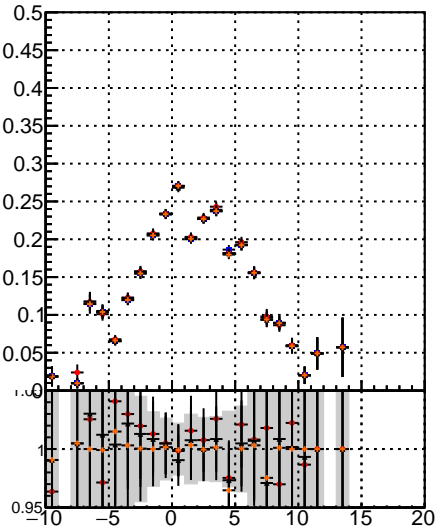

Fake rate vs vertpos

Duplicates Rate vs vertpos

Pileup rate vs vertpos

Fake rate vs v

mkFit 13.0.0p4
 overlap-check-chi2-60
 overlap-check-chi2-1100
 overlap-check-chi2-10000

Fake rate vs. sim PV z

Duplicates Rate vs sim PV z

Pileup rate vs. sim PV z