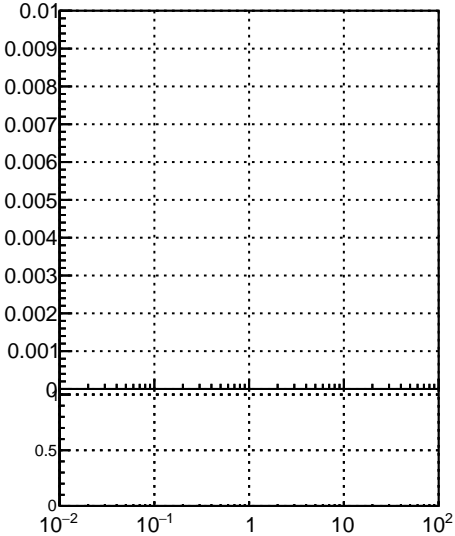

Fake rate vs vertpos

Duplicates Rate vs vertpos

Pileup rate vs vertpos

Fake rate vs v

mkFit 13.0.0p4
 overlap-check-chi2-60
 overlap-check-chi2-1100
 overlap-check-chi2-10000

Fake rate vs. sim PV z

Duplicates Rate vs sim PV z

Pileup rate vs. sim PV z