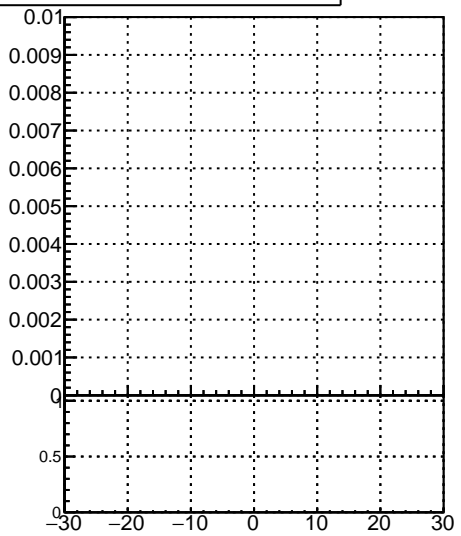

Fake rate vs vertpos

Duplicates Rate vs vertpos

Pileup rate vs vertpos

Fake rate vs v

mkFit 13.0.0p4
 overlap-check-chi2-60
 overlap-check-chi2-1100
 overlap-check-chi2-10000

Fake rate vs. sim PV z

Duplicates Rate vs sim PV z

Pileup rate vs. sim PV z