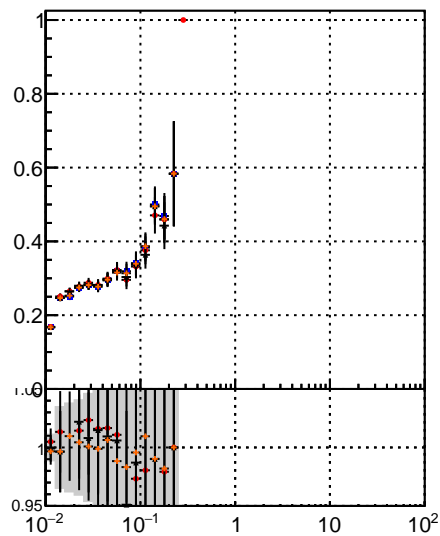

Fake rate vs vertpos

Duplicates Rate vs vertpos

Pileup rate vs vertpos

Fake rate vs v

mkFit 13.0.0p4
 overlap-check-chi2-60
 overlap-check-chi2-1100
 overlap-check-chi2-10000

Fake rate vs. sim PV z

Duplicates Rate vs sim PV z

Pileup rate vs. sim PV z