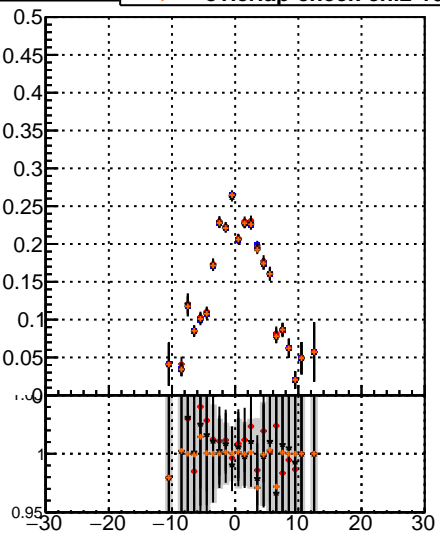

Fake rate vs vertpos

Duplicates Rate vs vertpos

Pileup rate vs vertpos

Fake rate vs v

mkFit 13.0.0p4
 overlap-check-chi2-60
 overlap-check-chi2-1100
 overlap-check-chi2-10000

Fake rate vs. sim PV z

Duplicates Rate vs sim PV z

Pileup rate vs. sim PV z