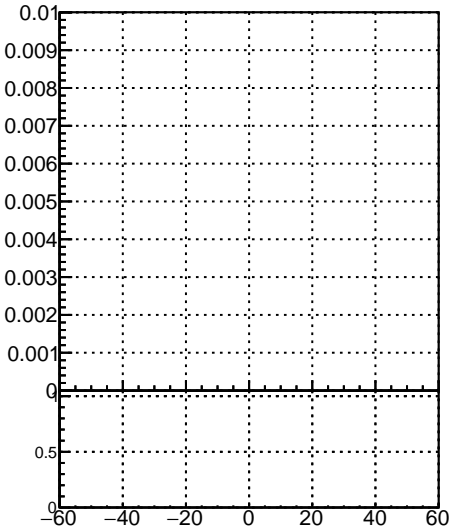

Fake rate vs vertpos

Duplicates Rate vs vertpos

Pileup rate vs vertpos

Fake rate vs v

mkFit 13.0.0p4
 overlap-check-chi2-60
 overlap-check-chi2-1100
 overlap-check-chi2-10000

Fake rate vs. sim PV z

Duplicates Rate vs sim PV z

Pileup rate vs. sim PV z