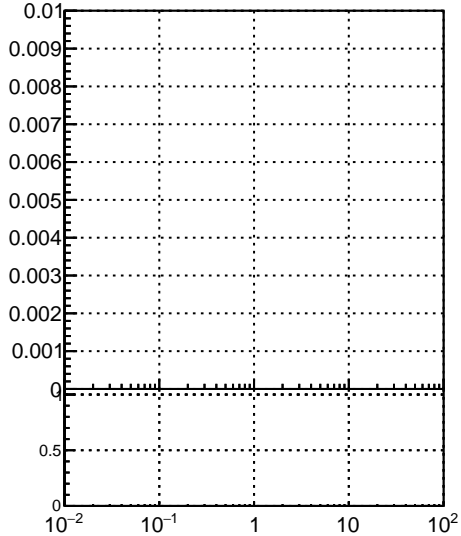

Fake rate vs vertpos

Duplicates Rate vs vertpos

Pileup rate vs vertpos

Fake rate vs v

mkFit 13.0.0p4
 overlap-check-chi2-60
 overlap-check-chi2-1100
 overlap-check-chi2-10000

Fake rate vs. sim PV z

Duplicates Rate vs sim PV z

Pileup rate vs. sim PV z