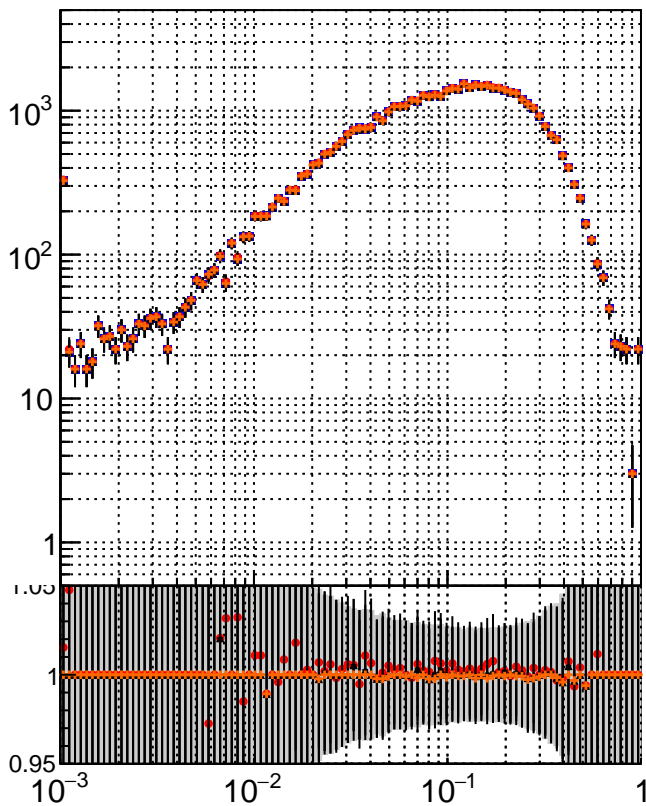

N of simulated tracks vs dR

N of associated tracks (simToReco) vs dR

N of simulated trac

- mkFit_13.0.0p4
- ovlerlap-check-chi2-60
- ▲ ovlerlap-check-chi2-1100
- ◆ ovlerlap-check-chi2-10000