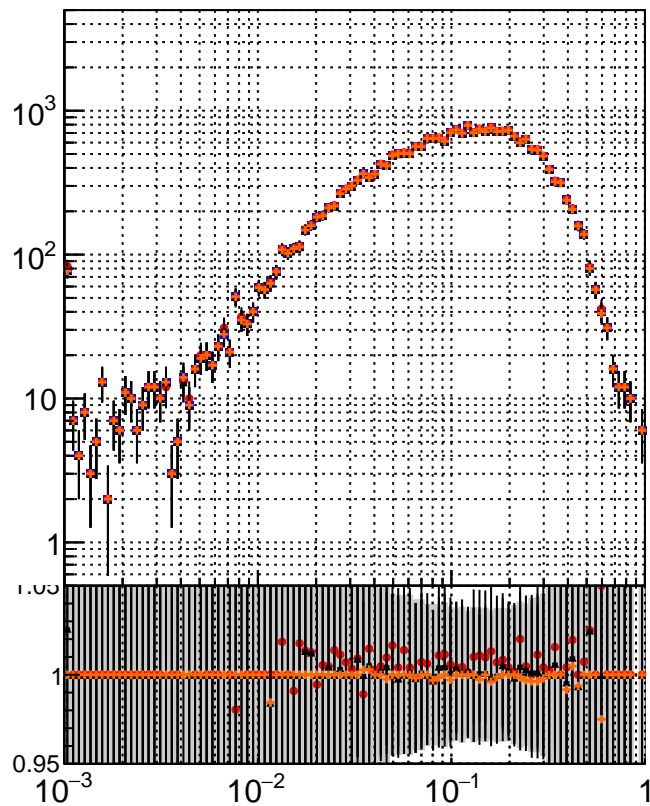

N of simulated tracks vs dR

N of associated tracks (simToReco) vs dR

N of simulated trac

- mkFit_13.0.0p4
- ovlerlap-check-chi2-60
- ▲ ovlerlap-check-chi2-1100
- ◆ ovlerlap-check-chi2-10000