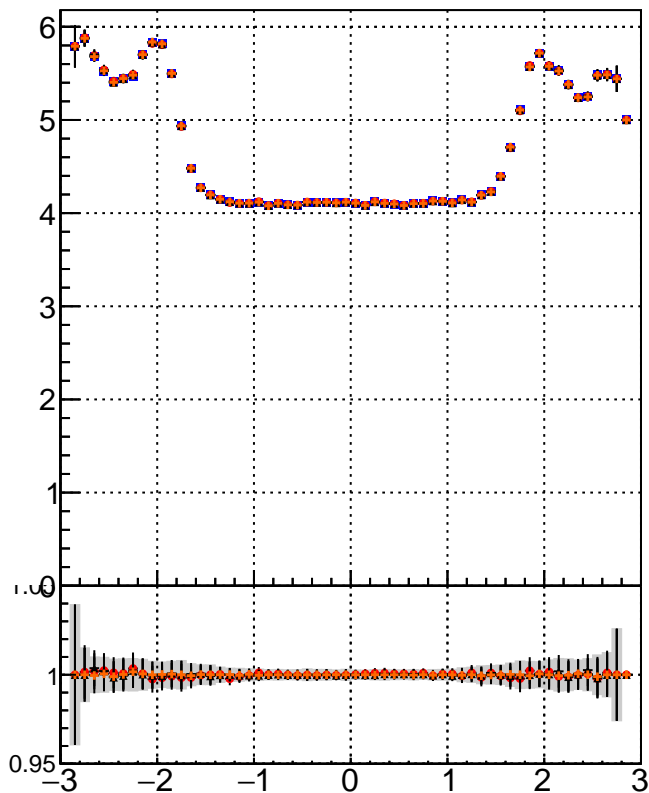

mean # PXL hits vs eta

mean # PXL Layers with measurement vs eta

mean # STRIP hits v

- mkFit_13.0.0p4
- ovlerlap-check-chi2-60
- ▲ ovlerlap-check-chi2-1100
- ◆ ovlerlap-check-chi2-10000