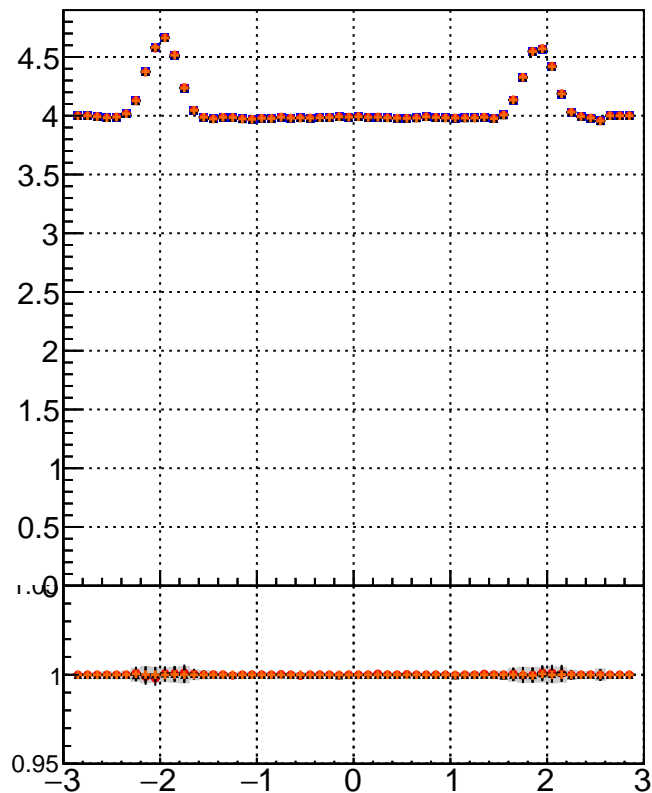

mean # PXL hits vs eta

mean # PXL Layers with measurement vs eta

mean # STRIP hits v

- mkFit_13.0.0p4
- ovlerlap-check-chi2-60
- ▲ ovlerlap-check-chi2-1100
- ◆ ovlerlap-check-chi2-10000