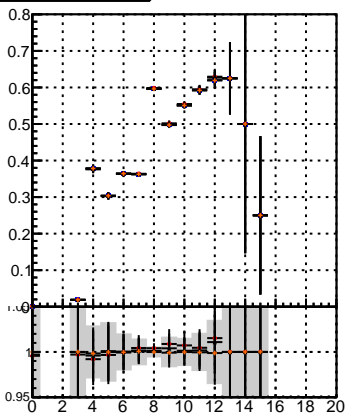

Efficiency vs hit**fake+duplicates vs hits****Efficiency**

- mkFit_13.0.0p4
- overlap-check-chi2-60
- overlap-check-chi2-1100
- overlap-check-chi2-10000

**Efficiency vs pixel layer****fake+duplicates vs pixel layers****Efficiency vs 3D layer****fake+duplicates vs 3D layers**