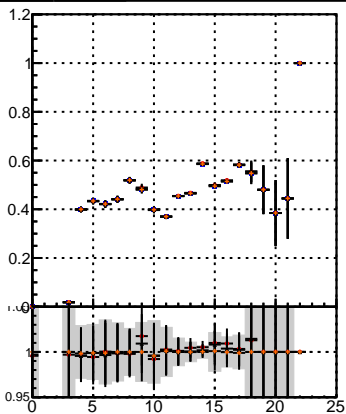

Efficiency vs hit**fake+duplicates vs hits****Efficiency**

- mkFit_13.0.0p4
- overlap-check-chi2-60
- overlap-check-chi2-1100
- overlap-check-chi2-10000

**Efficiency vs pixel layer****fake+duplicates vs pixel layers****Efficiency vs 3D layer****fake+duplicates vs 3D layers**