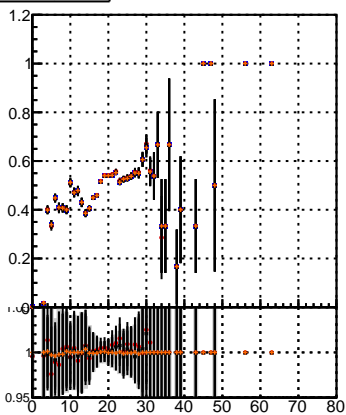

Efficiency vs hit**fake+duplicates vs hits****Efficiency**

- mkFit_13.0.0p4
- overlap-check-chi2-60
- overlap-check-chi2-1100
- overlap-check-chi2-10000

**Efficiency vs pixel layer****fake+duplicates vs pixel layers****Efficiency vs 3D layer****fake+duplicates vs 3D layers**