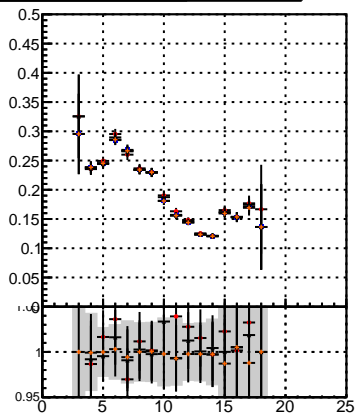

Efficiency vs hit**fake+duplicates vs hits****Efficiency**

- mkFit_13.0.0p4
- overlap-check-chi2-60
- overlap-check-chi2-1100
- overlap-check-chi2-10000

**Efficiency vs pixel layer****fake+duplicates vs pixel layers****Efficiency vs 3D layer****fake+duplicates vs 3D layers**