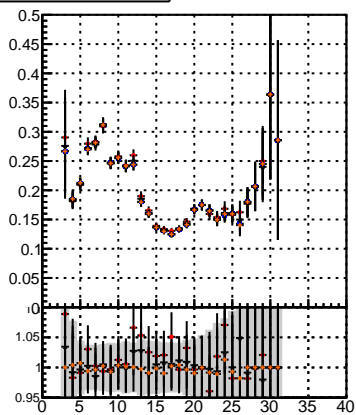

Efficiency vs hit**fake+duplicates vs hits****Efficiency**

- mkFit_13.0.0p4
- overlap-check-chi2-60
- overlap-check-chi2-1100
- overlap-check-chi2-10000

**Efficiency vs pixel layer****fake+duplicates vs pixel layers****Efficiency vs 3D layer****fake+duplicates vs 3D layers**