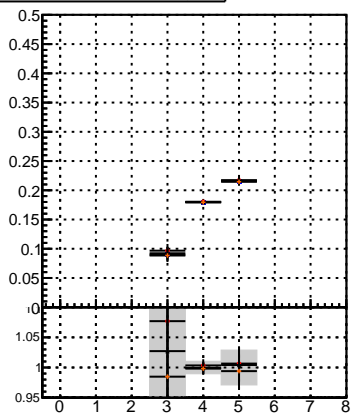

Efficiency vs hit**fake+duplicates vs hits****Efficiency**

- mkFit_13.0.0p4
- overlap-check-chi2-60
- overlap-check-chi2-1100
- overlap-check-chi2-10000

**Efficiency vs pixel layer****fake+duplicates vs pixel layers****Efficiency vs 3D layer****fake+duplicates vs 3D layers**