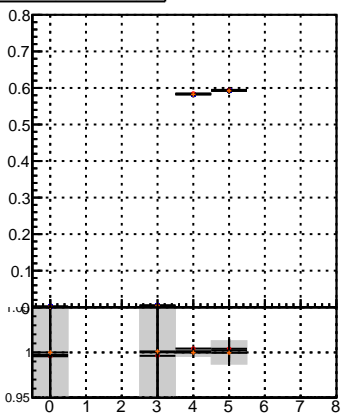

Efficiency vs hit**fake+duplicates vs hits****Efficiency**

- mkFit_13.0.0p4
- overlap-check-chi2-60
- overlap-check-chi2-1100
- overlap-check-chi2-10000

**Efficiency vs pixel layer****fake+duplicates vs pixel layers****Efficiency vs 3D layer****fake+duplicates vs 3D layers**