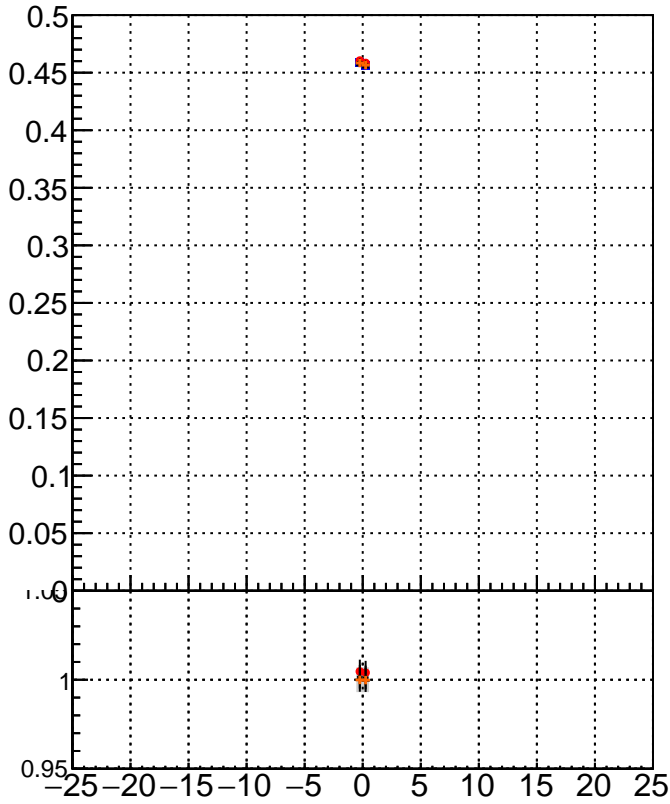

**Efficiency vs Dxy****fake+duplicates vs dxy****Efficiency vs Dz**

- mkFit\_13.0.0p4
- overlap-check-chi2-60
- ▲ overlap-check-chi2-1100
- ◆ overlap-check-chi2-10000