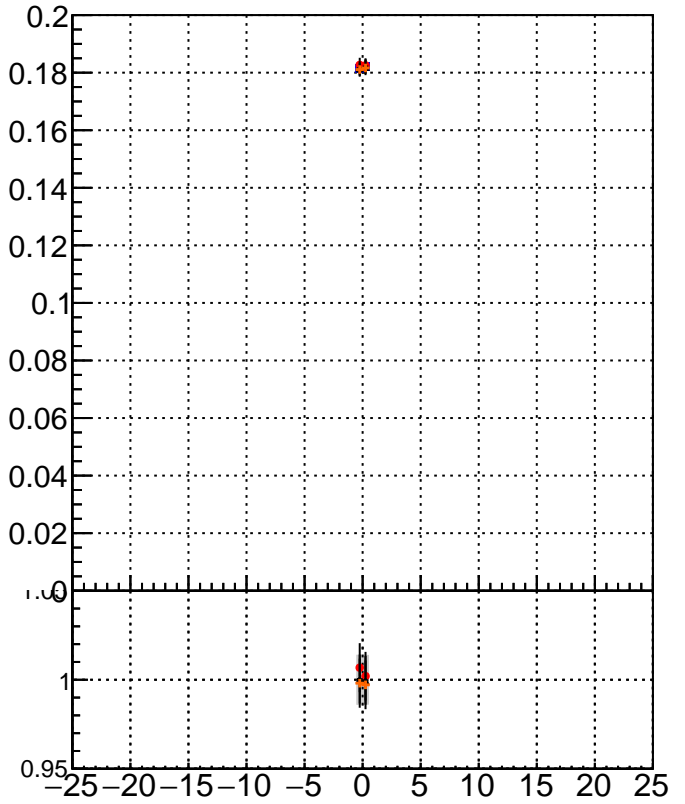

**Efficiency vs Dxy****fake+duplicates vs dxy****Efficiency vs Dz**

- mkFit\_13.0.0p4
- overlap-check-chi2-60
- ▲ overlap-check-chi2-1100
- ◆ overlap-check-chi2-10000