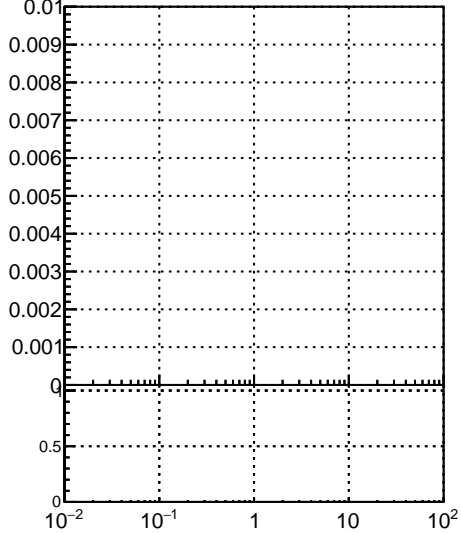

Fake rate vs vertpos

Duplicates Rate vs vertpos

Pileup rate vs vertpos

Fake rate vs χ^2

mkFit 13.0.0p4
 overlap-check-chi2-60
 overlap-check-chi2-1100
 overlap-check-chi2-10000

Fake rate vs. sim PV z

Duplicates Rate vs sim PV z

Pileup rate vs. sim PV z