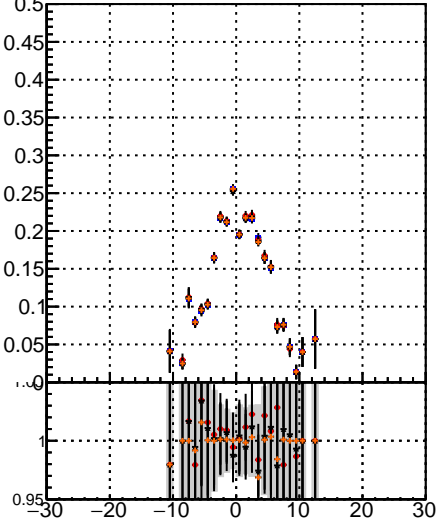

Fake rate vs vertpos

Duplicates Rate vs vertpos

Pileup rate vs vertpos

Fake rate vs χ^2

mkFit 13.0.0p4
 overlap-check-chi2-60
 overlap-check-chi2-1100
 overlap-check-chi2-10000

Fake rate vs. sim PV z

Duplicates Rate vs sim PV z

Pileup rate vs. sim PV z