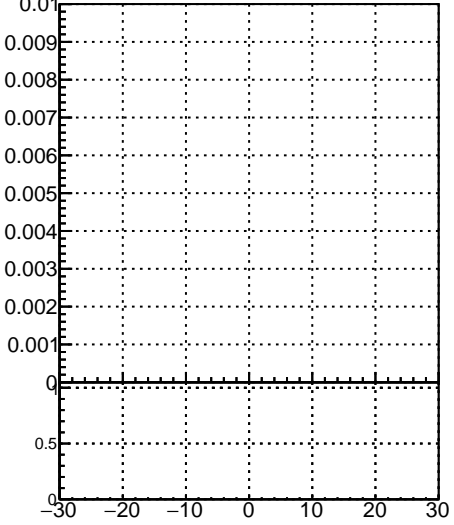

Fake rate vs vertpos

Duplicates Rate vs vertpos

Pileup rate vs vertpos

Fake rate vs χ^2

mkFit 13.0.0p4
 overlap-check-chi2-60
 overlap-check-chi2-1100
 overlap-check-chi2-10000

Fake rate vs. sim PV z

Duplicates Rate vs sim PV z

Pileup rate vs. sim PV z