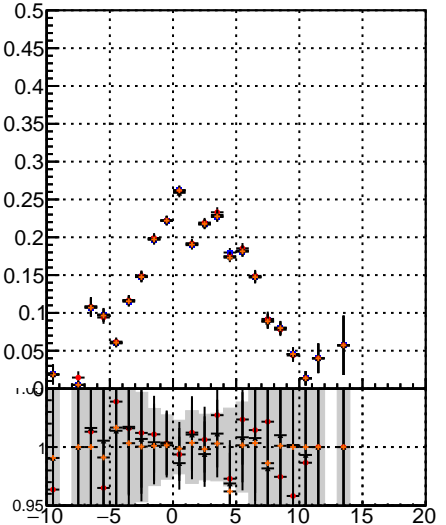

Fake rate vs vertpos

Duplicates Rate vs vertpos

Pileup rate vs vertpos

Fake rate vs χ^2

mkFit 13.0.0p4
 overlap-check-chi2-60
 overlap-check-chi2-1100
 overlap-check-chi2-10000

Fake rate vs. sim PV z

Duplicates Rate vs sim PV z

Pileup rate vs. sim PV z