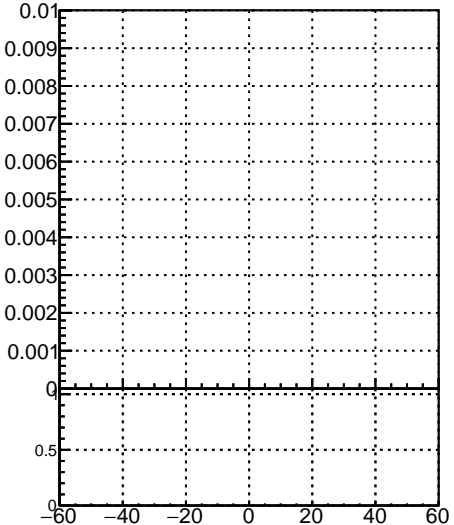

Fake rate vs vertpos

Duplicates Rate vs vertpos

Pileup rate vs vertpos

Fake rate vs χ^2

mkFit 13.0.0p4
 overlap-check-chi2-60
 overlap-check-chi2-1100
 overlap-check-chi2-10000

Fake rate vs. sim PV z

Duplicates Rate vs sim PV z

Pileup rate vs. sim PV z