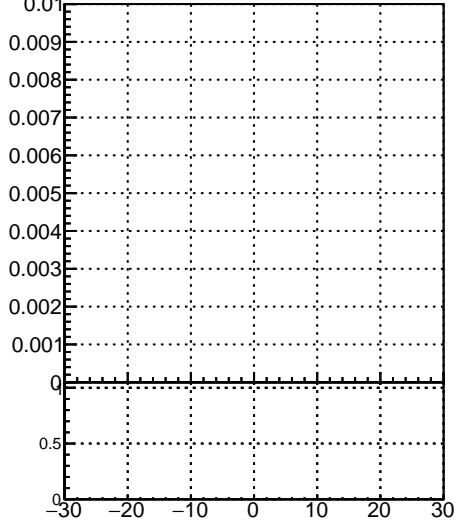

Fake rate vs vertpos

Duplicates Rate vs vertpos

Pileup rate vs vertpos

Fake rate vs χ^2

mkFit 13.0.0p4
 overlap-check-chi2-60
 overlap-check-chi2-1100
 overlap-check-chi2-10000

Fake rate vs. sim PV z

Duplicates Rate vs sim PV z

Pileup rate vs. sim PV z