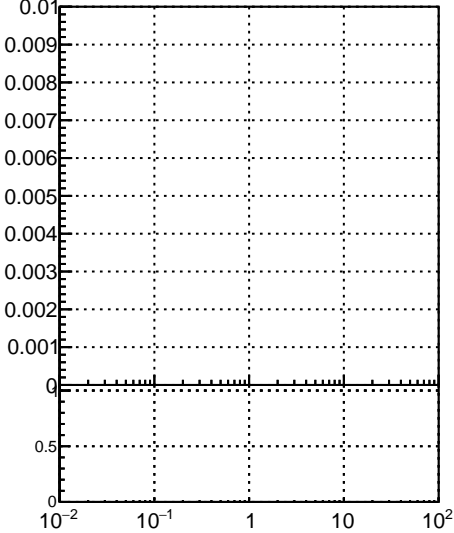

Fake rate vs vertpos

Duplicates Rate vs vertpos

Pileup rate vs vertpos

Fake rate vs χ^2

mkFit 13.0.0p4
 overlap-check-chi2-60
 overlap-check-chi2-1100
 overlap-check-chi2-10000

Fake rate vs. sim PV z

Duplicates Rate vs sim PV z

Pileup rate vs. sim PV z