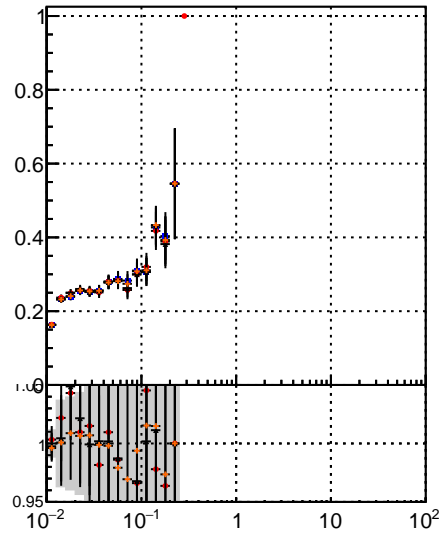

Fake rate vs vertpos

Duplicates Rate vs vertpos

Pileup rate vs vertpos

Fake rate vs χ^2

mkFit 13.0.0p4
 overlap-check-chi2-60
 overlap-check-chi2-1100
 overlap-check-chi2-10000

Fake rate vs. sim PV z

Duplicates Rate vs sim PV z

Pileup rate vs. sim PV z