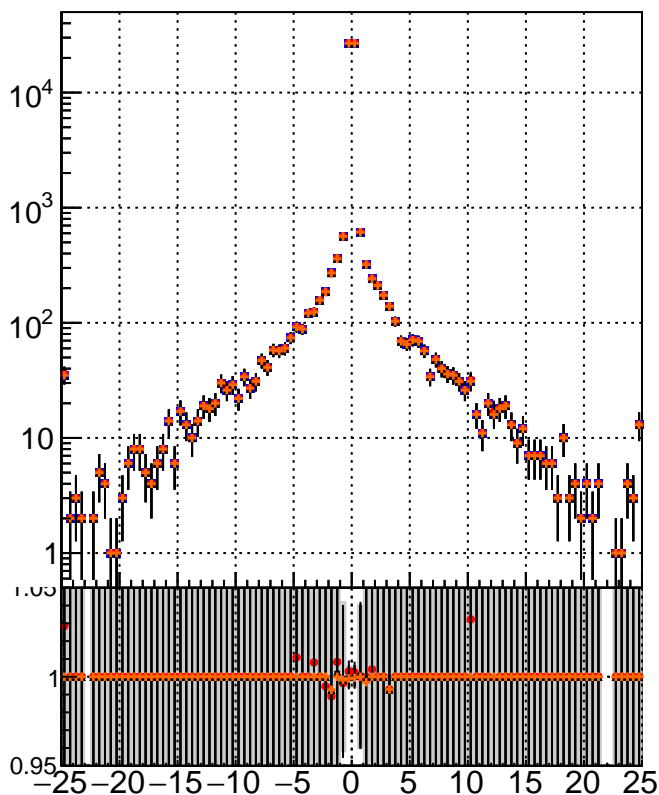

N of simulated tracks vs dxy

N of associated tracks (simToReco) vs dxy

N of simulated track

- mkFit_13.0.0p4
- overlap-check-chi2-60
- ▲ overlap-check-chi2-1100
- ◆ overlap-check-chi2-10000