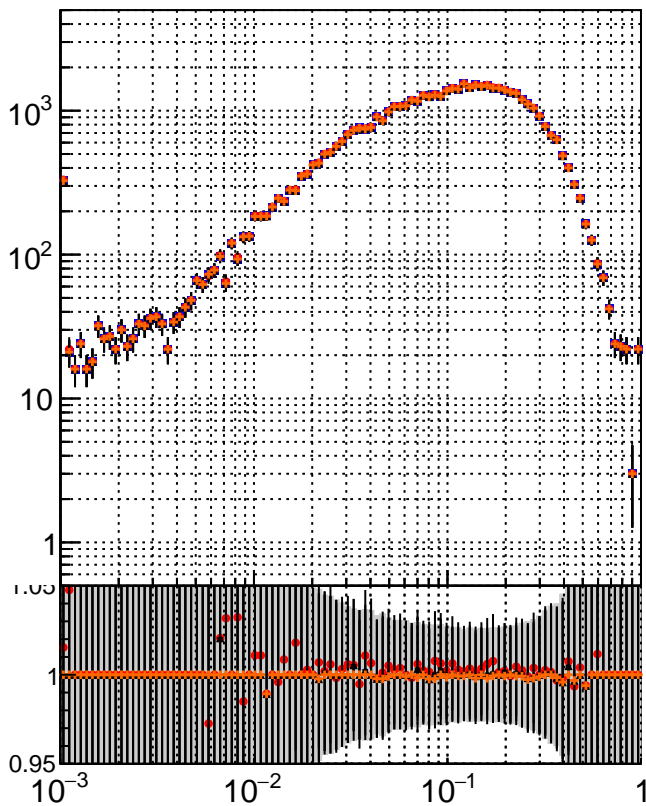

N of simulated tracks vs dR

N of associated tracks (simToReco) vs dR

N of simulated trac

- mkFit\_13.0.0p4
- ovlerlap-check-chi2-60
- ▲ ovlerlap-check-chi2-1100
- ◆ ovlerlap-check-chi2-10000