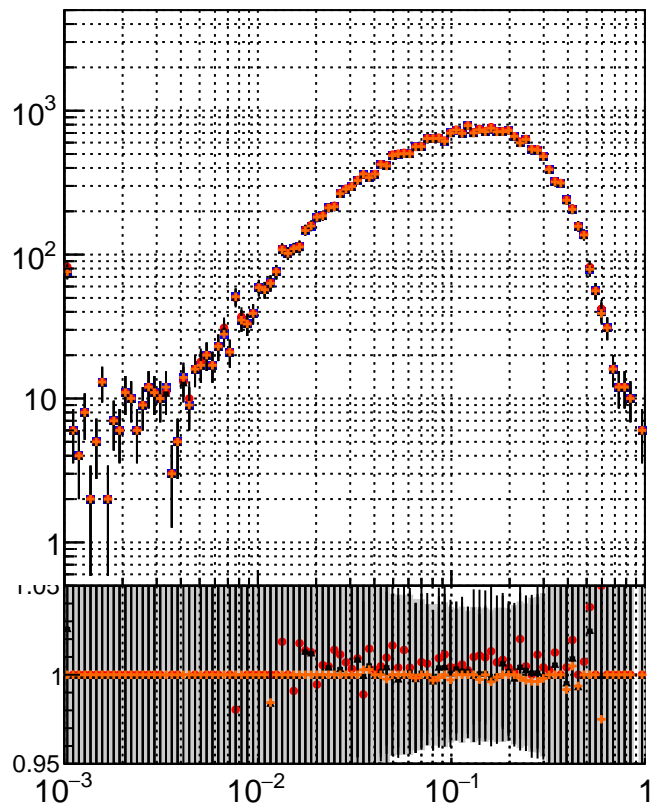

N of simulated tracks vs dR

N of associated tracks (simToReco) vs dR

N of simulated trac

- mkFit\_13.0.0p4
- ovlerlap-check-chi2-60
- ▲ ovlerlap-check-chi2-1100
- ◆ ovlerlap-check-chi2-10000