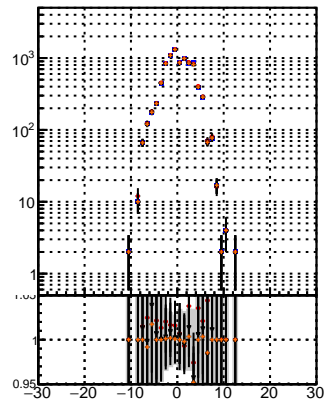

N of reco track vs dxy

N of associated (recoToSim) tracks vs dxy

N of associated (recoToSim) looper tracks vs dxy

N of reco track vs dz

N of associated (recoToSim) tracks vs dz

N of associated (recoToSim) looper tracks vs dz