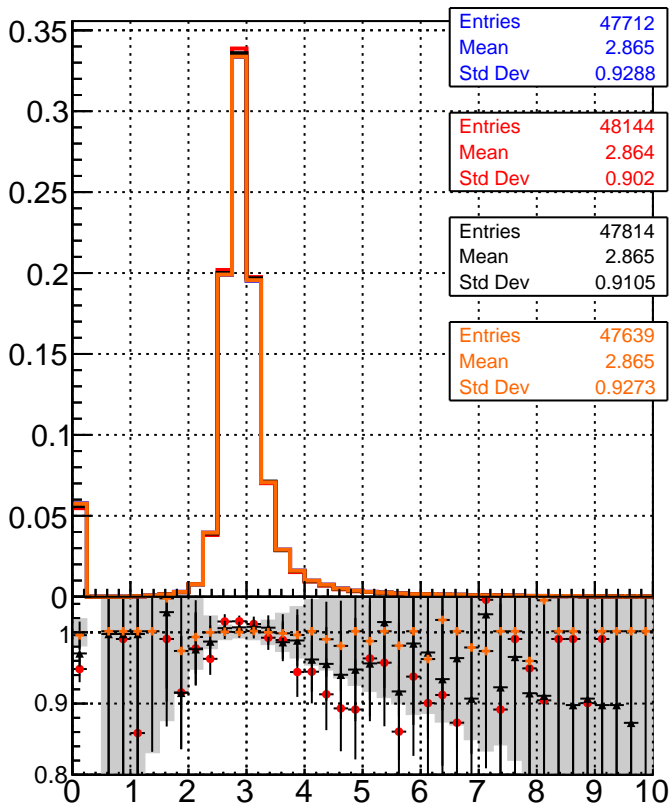

dE/dx estimator 1**dE/dx estimator 2**

— mkFit_13.0.0p4
 —• ovlerlap-check-chi2-60
 —• ovlerlap-check-chi2-1100
 —• ovlerlap-check-chi2-10000