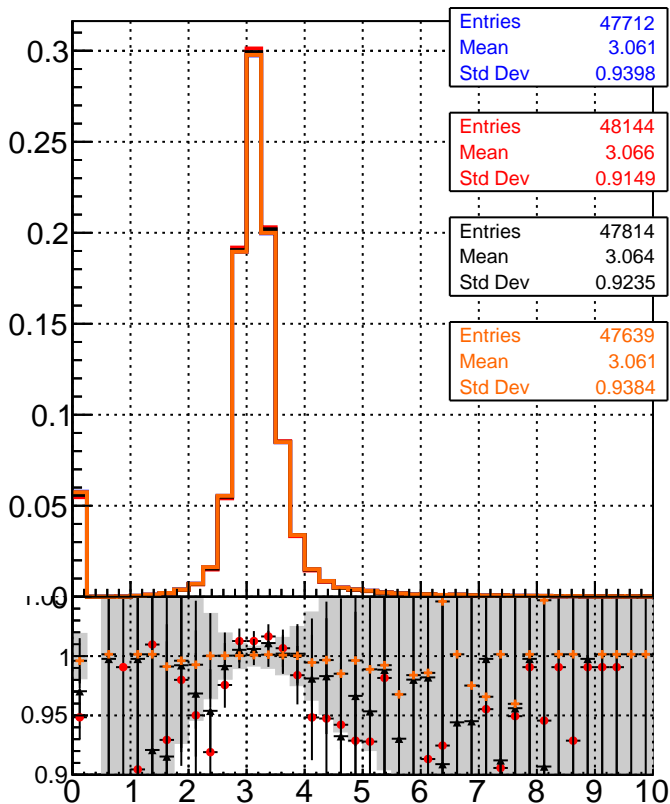

dE/dx estimator 1**dE/dx estimator 2**

— mkFit_13.0.0p4
 —• ovlerlap-check-chi2-60
 —• ovlerlap-check-chi2-1100
 —• ovlerlap-check-chi2-10000