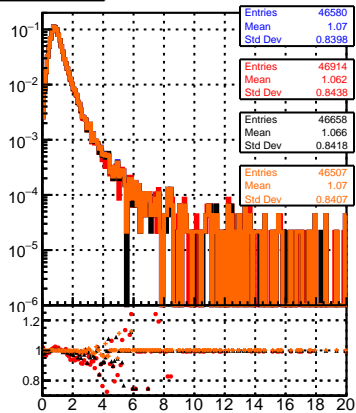

normalized  $\chi^2$

normalized  $\chi^2$  probability

Legend for the fit and check plots:

- mkFit\_13.0.0p4 (blue line)
- ovlerlap-check-chi2-60 (red line)
- ovlerlap-check-chi2-1100 (black line)
- ovlerlap-check-chi2-10000 (orange line)