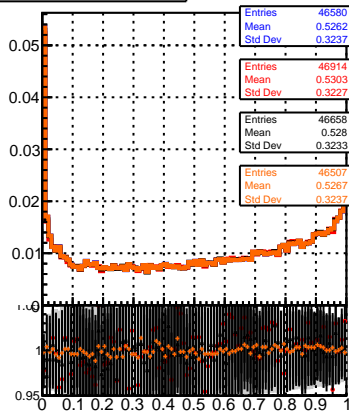

normalized  $\chi^2$

normalized  $\chi^2$  probability

Legend for the fit and check plots:

- mkFit\_13.0.0p4 (blue line)
- ovlerlap-check-chi2-60 (red line)
- ovlerlap-check-chi2-1100 (black line)
- ovlerlap-check-chi2-10000 (orange line)