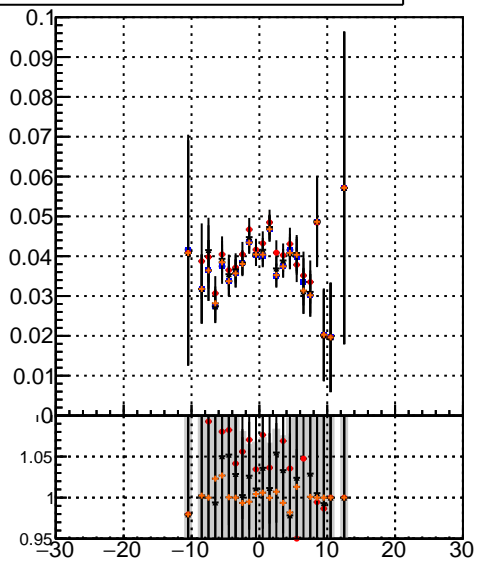

fake+duplicates vs vert r

- mkFit\_13.0.0p4
- ovlerlap-check-chi2-60
- ovlerlap-check-chi2-1100
- ovlerlap-check-chi2-10000

fake+duplicates vs Sim. PV z