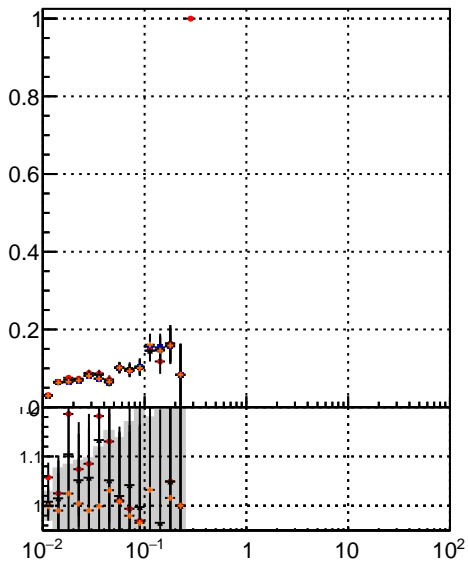

fake+duplicates vs vert r

- mkFit\_13.0.0p4
- ovlerlap-check-chi2-60
- ovlerlap-check-chi2-1100
- ovlerlap-check-chi2-10000

fake+duplicates vs Sim. PV z