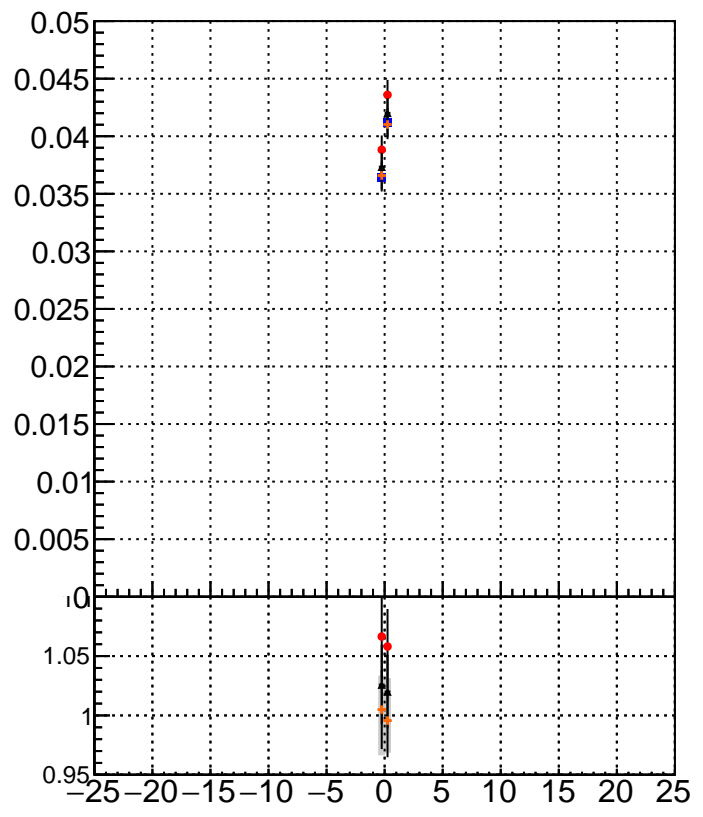

fake+duplicates vs dxy

Legend for the bottom plot:

- mkFit_13.0.0p4
- ovlerlap-check-chi2-60
- ovlerlap-check-chi2-1100
- ovlerlap-check-chi2-10000