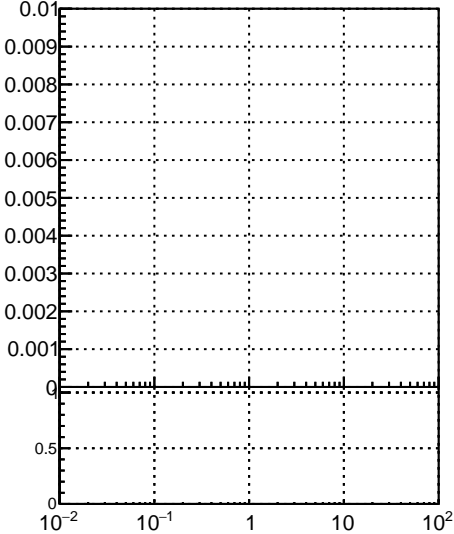

Fake rate vs vertpos

Duplicates Rate vs vertpos

Pileup rate vs vertpos

Fake rate vs χ^2
 Legend:
 - mkFit-13.0.0p4 (blue squares)
 - overlap-check-chi2-60 (red circles)
 - overlap-check-chi2-1100 (black crosses)
 - overlap-check-chi2-10000 (orange triangles)

Fake rate vs. sim PV z

Duplicates Rate vs sim PV z

Pileup rate vs. sim PV z