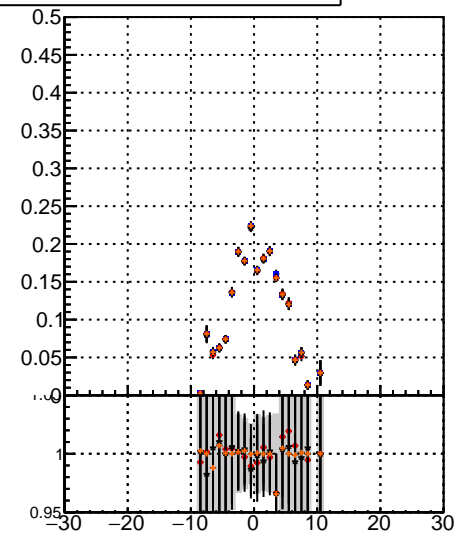

Fake rate vs vertpos

Duplicates Rate vs vertpos

Pileup rate vs vertpos

Fake rate vs χ^2
 Legend:
 - mkFit-13.0.0p4 (blue squares)
 - overlap-check-chi2-60 (red circles)
 - overlap-check-chi2-1100 (black crosses)
 - overlap-check-chi2-10000 (orange triangles)

Fake rate vs. sim PV z

Duplicates Rate vs sim PV z

Pileup rate vs. sim PV z