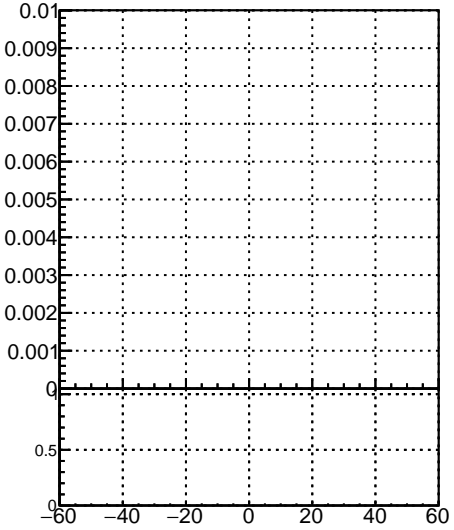

Fake rate vs vertpos

Duplicates Rate vs vertpos

Pileup rate vs vertpos

Fake rate vs χ^2
 Legend:
 - mkFit-13.0.0p4 (blue squares)
 - overlap-check-chi2-60 (red circles)
 - overlap-check-chi2-1100 (black crosses)
 - overlap-check-chi2-10000 (orange triangles)

Fake rate vs. sim PV z

Duplicates Rate vs sim PV z

Pileup rate vs. sim PV z