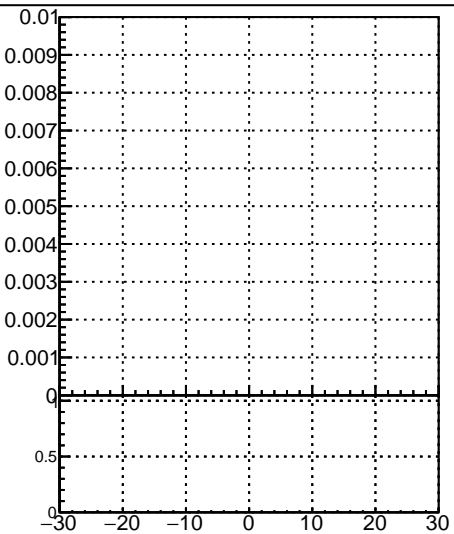

Fake rate vs vertpos

Duplicates Rate vs vertpos

Pileup rate vs vertpos

Fake rate vs χ^2
 Legend:
 - mkFit-13.0.0p4 (blue squares)
 - overlap-check-chi2-60 (red circles)
 - overlap-check-chi2-1100 (black crosses)
 - overlap-check-chi2-10000 (orange triangles)

Fake rate vs. sim PV z

Duplicates Rate vs sim PV z

Pileup rate vs. sim PV z