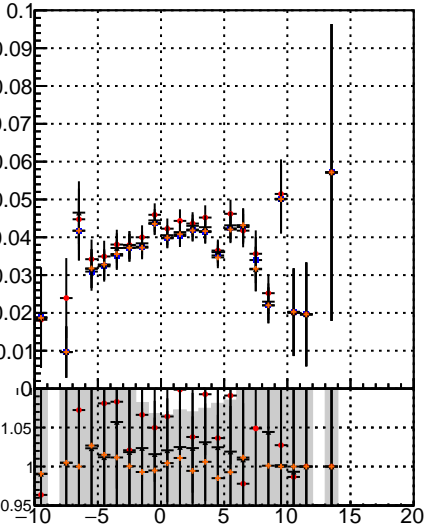

Fake rate vs vertpos

Duplicates Rate vs vertpos

Pileup rate vs vertpos

Fake rate vs χ^2
 Legend:
 - mkFit-13.0.0p4 (blue squares)
 - overlap-check-chi2-60 (red circles)
 - overlap-check-chi2-1100 (black crosses)
 - overlap-check-chi2-10000 (orange triangles)

Fake rate vs. sim PV z

Duplicates Rate vs sim PV z

Pileup rate vs. sim PV z