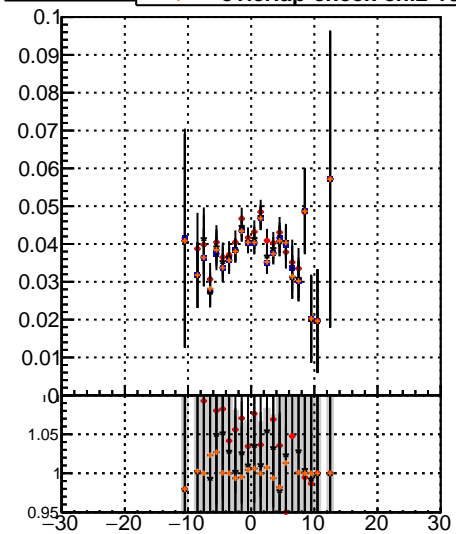

Fake rate vs vertpos

Duplicates Rate vs vertpos

Pileup rate vs vertpos

Fake rate vs χ^2
 Legend:
 - mkFit-13.0.0p4 (blue squares)
 - overlap-check-chi2-60 (red circles)
 - overlap-check-chi2-1100 (black crosses)
 - overlap-check-chi2-10000 (orange triangles)

Fake rate vs. sim PV z

Duplicates Rate vs sim PV z

Pileup rate vs. sim PV z