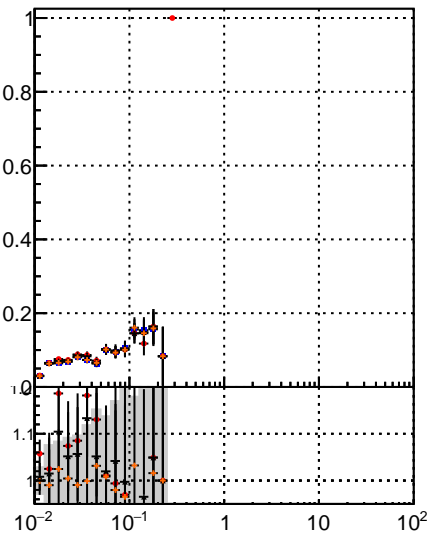

Fake rate vs vertpos

Duplicates Rate vs vertpos

Pileup rate vs vertpos

Fake rate vs χ^2
 Legend:
 - mkFit-13.0.0p4 (blue squares)
 - overlap-check-chi2-60 (red circles)
 - overlap-check-chi2-1100 (black crosses)
 - overlap-check-chi2-10000 (orange triangles)

Fake rate vs. sim PV z

Duplicates Rate vs sim PV z

Pileup rate vs. sim PV z