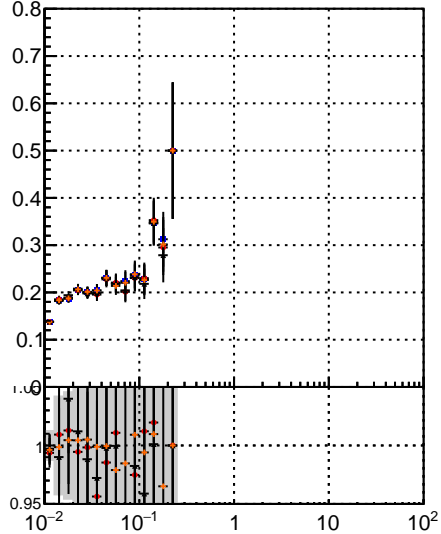

Fake rate vs vertpos

Duplicates Rate vs vertpos

Pileup rate vs vertpos

Fake rate vs χ^2
 Legend:
 - mkFit-13.0.0p4 (blue squares)
 - overlap-check-chi2-60 (red circles)
 - overlap-check-chi2-1100 (black crosses)
 - overlap-check-chi2-10000 (orange triangles)

Fake rate vs. sim PV z

Duplicates Rate vs sim PV z

Pileup rate vs. sim PV z