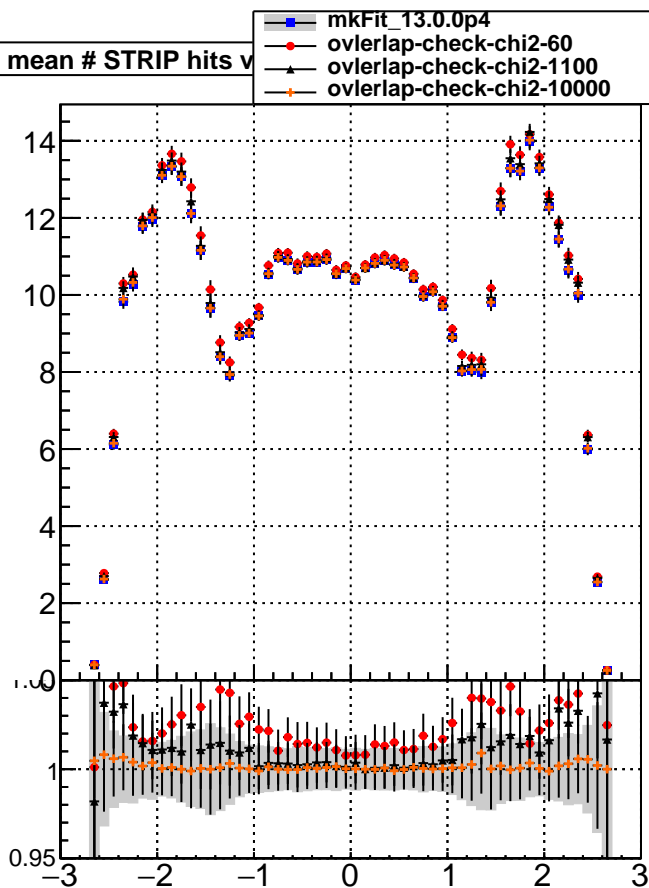

mean # PXL hits vs eta

mean # PXL Layers with measurement vs eta

mean # STRIP hits v

- mkFit\_13.0.0p4
- ovlerlap-check-chi2-60
- ▲ ovlerlap-check-chi2-1100
- ◆ ovlerlap-check-chi2-10000