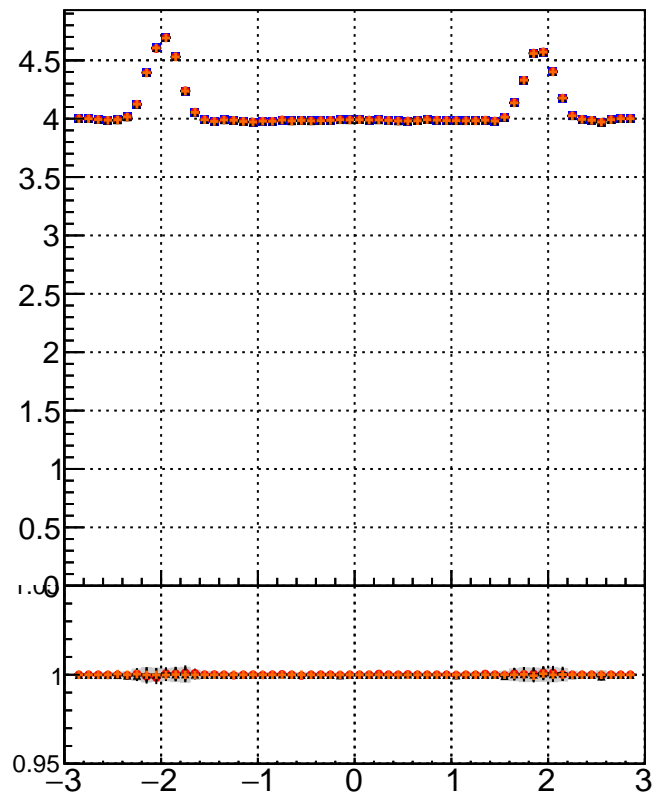

mean # PXL hits vs eta

mean # PXL Layers with measurement vs eta

mean # STRIP hits v

- mkFit\_13.0.0p4
- ovlerlap-check-chi2-60
- ▲ ovlerlap-check-chi2-1100
- ◆ ovlerlap-check-chi2-10000