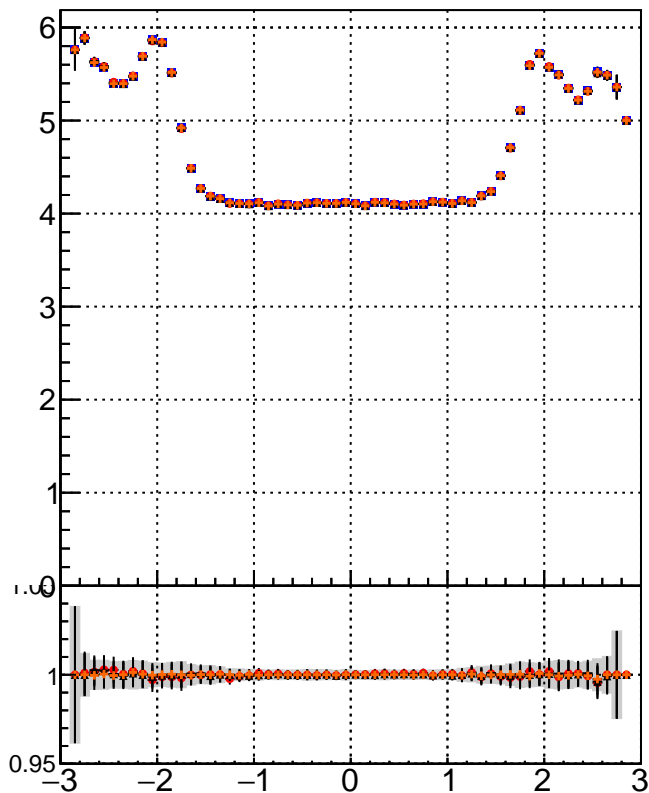

mean # PXL hits vs eta

mean # PXL Layers with measurement vs eta

mean # STRIP hits v

- mkFit\_13.0.0p4
- ovlerlap-check-chi2-60
- ▲ ovlerlap-check-chi2-1100
- ◆ ovlerlap-check-chi2-10000