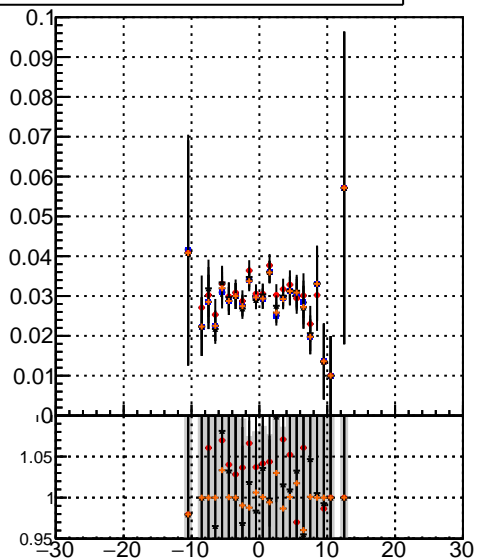

fake+duplicates vs vert r

- mkFit_13.0.0p4
- ovlerlap-check-chi2-60
- ovlerlap-check-chi2-1100
- ovlerlap-check-chi2-10000

fake+duplicates vs Sim. PV z