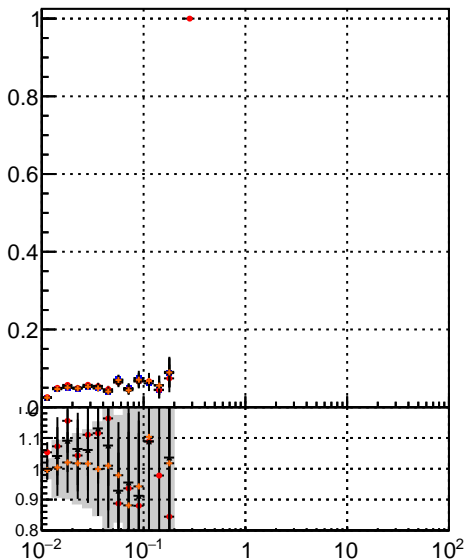

fake+duplicates vs vert r

- mkFit_13.0.0p4
- ovlerlap-check-chi2-60
- ovlerlap-check-chi2-1100
- ovlerlap-check-chi2-10000

fake+duplicates vs Sim. PV z