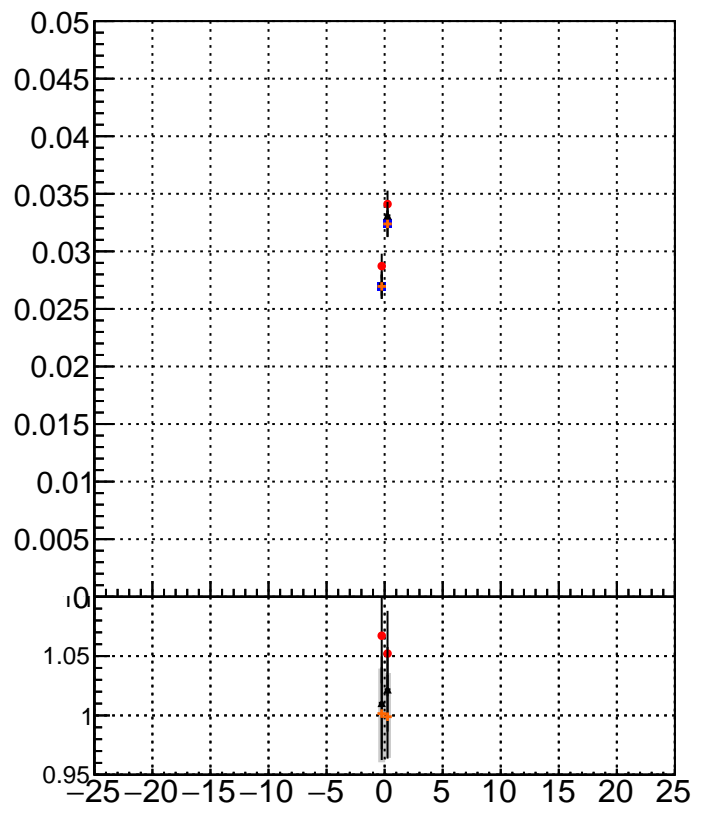

fake+duplicates vs dxy

Legend for the plots:

- mkFit_13.0.0p4
- overlap-check-chi2-60
- overlap-check-chi2-1100
- overlap-check-chi2-10000