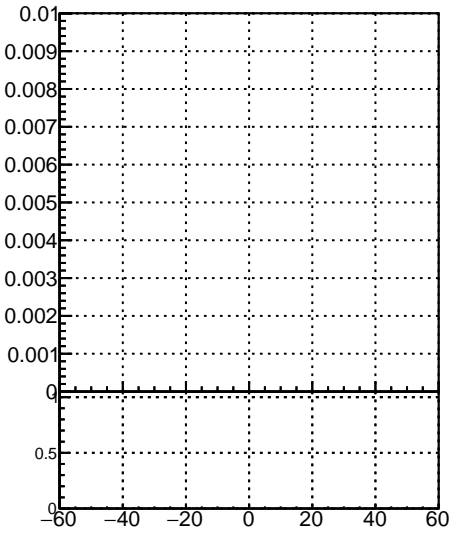

Fake rate vs vertpos

Duplicates Rate vs vertpos

Pileup rate vs vertpos

—•— mkFit 13.0.0p4
—•— overlap-check-chi2-60
—•— overlap-check-chi2-1100
—•— overlap-check-chi2-10000

Fake rate vs v

Fake rate vs. sim PV z

Duplicates Rate vs sim PV z

Pileup rate vs. sim PV z