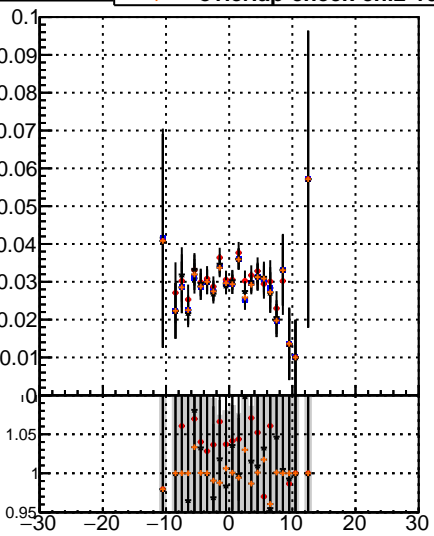

Fake rate vs vertpos

Duplicates Rate vs vertpos

Pileup rate vs vertpos

—•— mkFit 13.0.0p4
—•— overlap-check-chi2-60
—•— overlap-check-chi2-1100
—•— overlap-check-chi2-10000

Fake rate vs v

Fake rate vs. sim PV z

Duplicates Rate vs sim PV z

Pileup rate vs. sim PV z