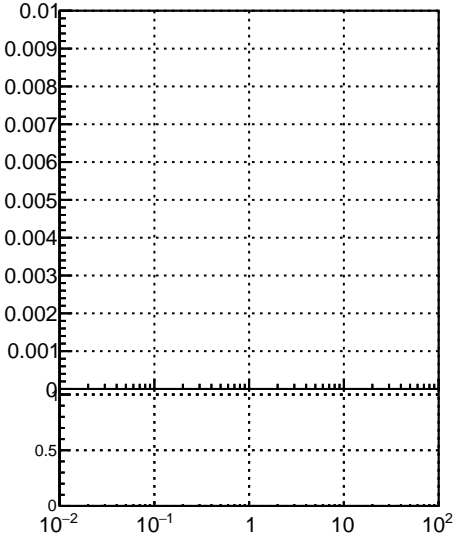

Fake rate vs vertpos

Duplicates Rate vs vertpos

Pileup rate vs vertpos

—•— mkFit 13.0.0p4
—•— overlap-check-chi2-60
—•— overlap-check-chi2-1100
—•— overlap-check-chi2-10000

Fake rate vs v

Fake rate vs. sim PV z

Duplicates Rate vs sim PV z

Pileup rate vs. sim PV z