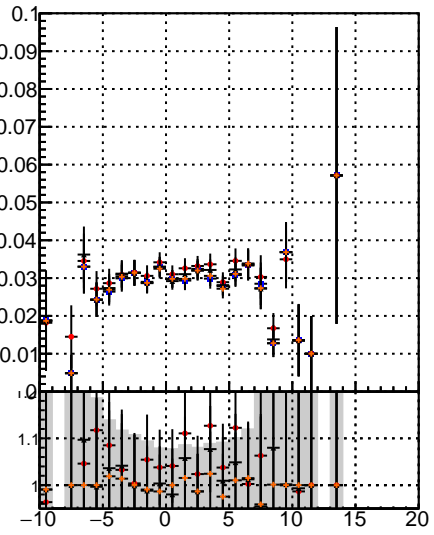

Fake rate vs vertpos

Duplicates Rate vs vertpos

Pileup rate vs vertpos

—•— mkFit 13.0.0p4
—•— overlap-check-chi2-60
—•— overlap-check-chi2-1100
—•— overlap-check-chi2-10000

Fake rate vs v

Fake rate vs. sim PV z

Duplicates Rate vs sim PV z

Pileup rate vs. sim PV z