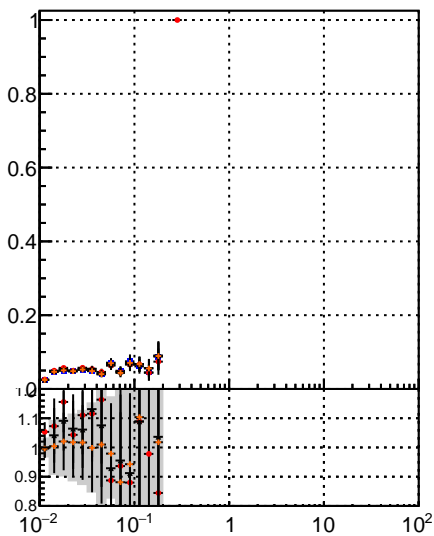

Fake rate vs vertpos

Duplicates Rate vs vertpos

Pileup rate vs vertpos

—•— mkFit 13.0.0p4
—•— overlap-check-chi2-60
—•— overlap-check-chi2-1100
—•— overlap-check-chi2-10000

Fake rate vs v

Fake rate vs. sim PV z

Duplicates Rate vs sim PV z

Pileup rate vs. sim PV z