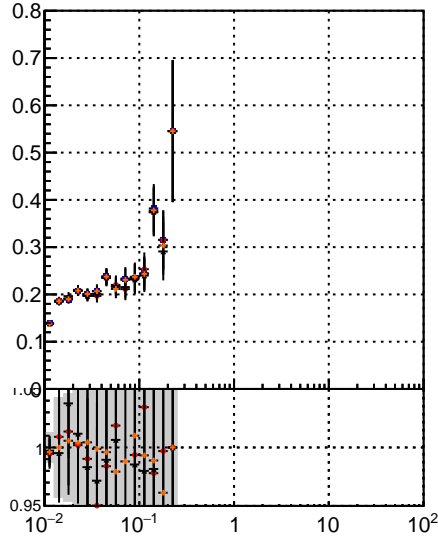

Fake rate vs vertpos

Duplicates Rate vs vertpos

Pileup rate vs vertpos

—•— mkFit 13.0.0p4
—•— overlap-check-chi2-60
—•— overlap-check-chi2-1100
—•— overlap-check-chi2-10000

Fake rate vs v

Fake rate vs. sim PV z

Duplicates Rate vs sim PV z

Pileup rate vs. sim PV z