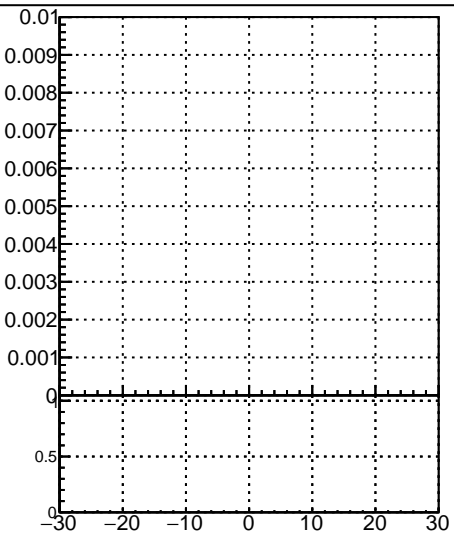

Fake rate vs vertpos

Duplicates Rate vs vertpos

Pileup rate vs vertpos

—•— mkFit 13.0.0p4
—•— overlap-check-chi2-60
—•— overlap-check-chi2-1100
—•— overlap-check-chi2-10000

Fake rate vs v

Fake rate vs. sim PV z

Duplicates Rate vs sim PV z

Pileup rate vs. sim PV z