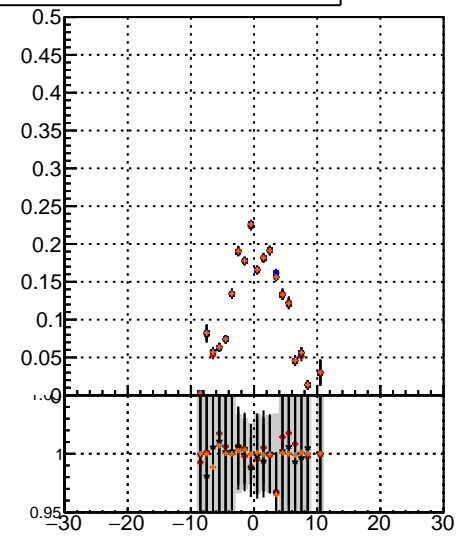

Fake rate vs vertpos

Duplicates Rate vs vertpos

Pileup rate vs vertpos

—•— mkFit 13.0.0p4
—•— overlap-check-chi2-60
—•— overlap-check-chi2-1100
—•— overlap-check-chi2-10000

Fake rate vs v

Fake rate vs. sim PV z

Duplicates Rate vs sim PV z

Pileup rate vs. sim PV z