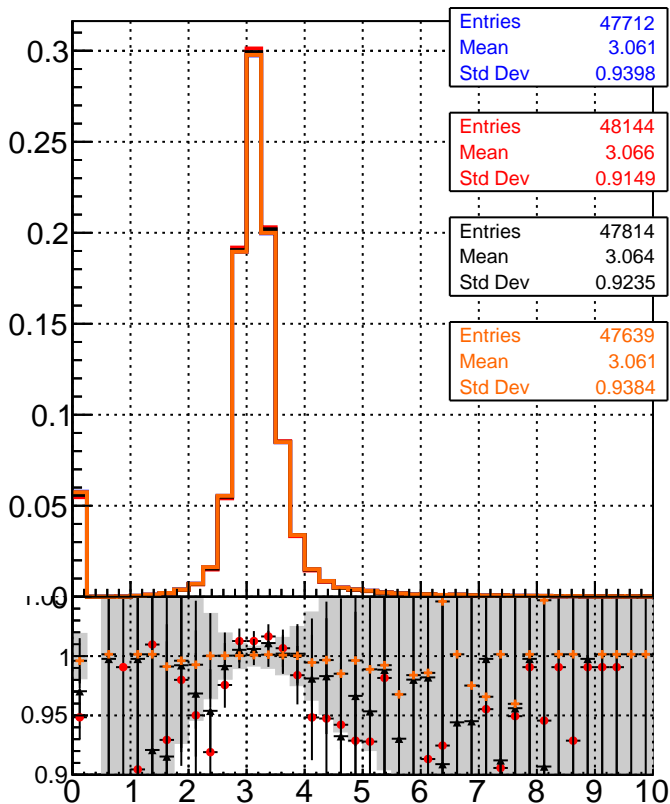

dE/dx estimator 1

dE/dx estimator 2

Legend for the bottom row plots:

- mkFit_13.0.0p4 (blue line with squares)
- ovlerlap-check-chi2-60 (red line with circles)
- ovlerlap-check-chi2-1100 (black line with crosses)
- ovlerlap-check-chi2-10000 (orange line with triangles)