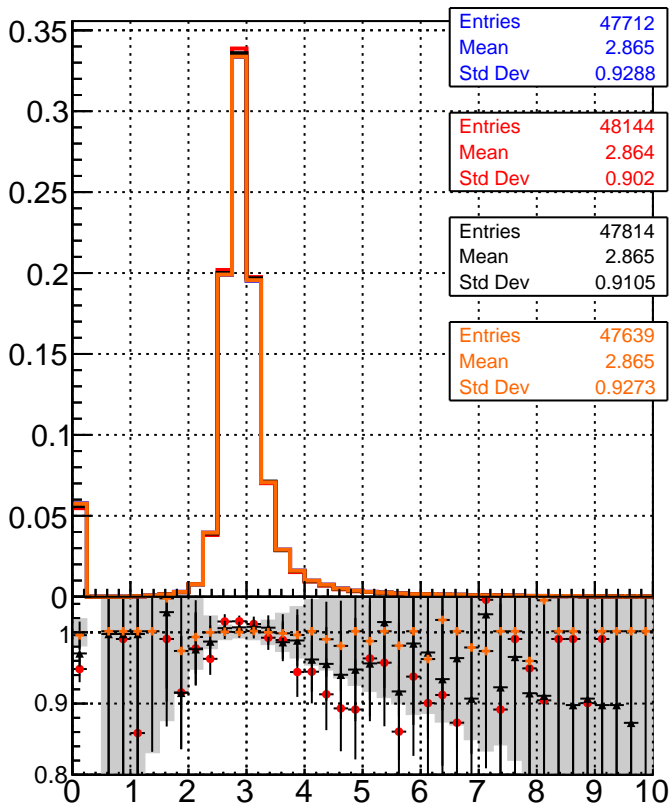

dE/dx estimator 1

dE/dx estimator 2

Legend for the bottom row plots:

- mkFit_13.0.0p4 (blue line with squares)
- ovlerlap-check-chi2-60 (red line with circles)
- ovlerlap-check-chi2-1100 (black line with crosses)
- ovlerlap-check-chi2-10000 (orange line with triangles)