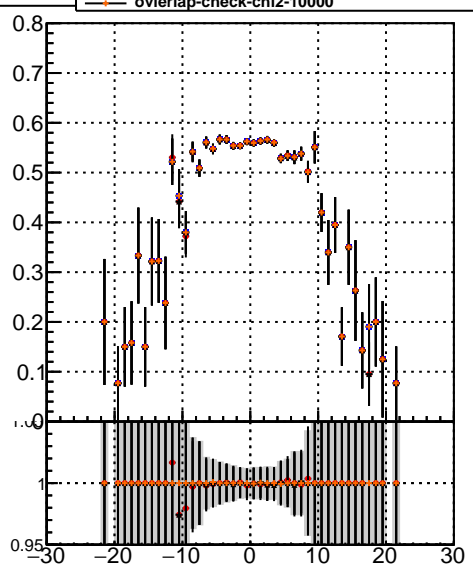

Efficiency vs vertpos**fake+duplicates vs vert r**

Legend for Efficiency vs vertpos and fake+duplicates vs vert r:

- mkFit 13.0.0p4 (blue circles)
- ovlerlap-check-chi2-60 (red stars)
- ovlerlap-check-chi2-1100 (black stars)
- ovlerlap-check-chi2-10000 (orange stars)

Efficiency vs sim PV z**fake+duplicates vs Sim. PV z****Efficiency vs. sim PV z****fake+duplicates vs Sim. PV z**