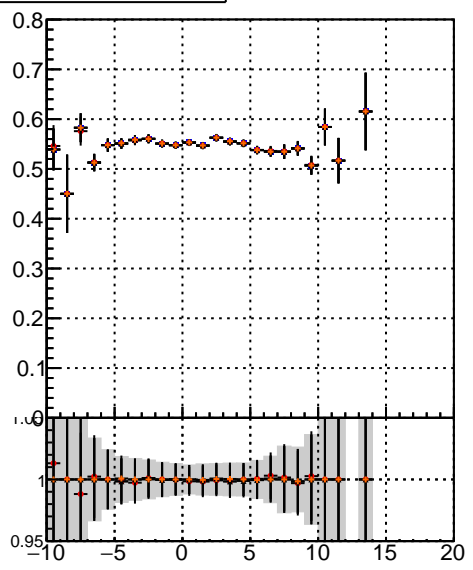

Efficiency vs vertpos**fake+duplicates vs vert r**

Legend for Efficiency vs vertpos and fake+duplicates vs vert r:

- mkFit 13.0.0p4 (blue circles)
- ovlerlap-check-chi2-60 (red stars)
- ovlerlap-check-chi2-1100 (black stars)
- ovlerlap-check-chi2-10000 (orange stars)

Efficiency vs sim PV z**fake+duplicates vs Sim. PV z****Efficiency vs. sim PV z****fake+duplicates vs Sim. PV z**