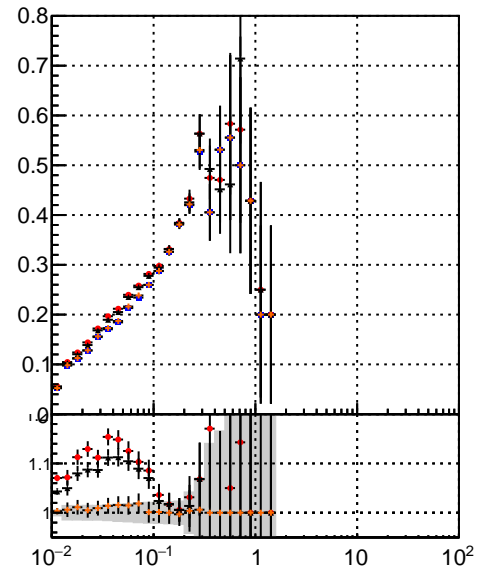

Efficiency vs vertpos**fake+duplicates vs vert r**

Legend for Efficiency vs vertpos and fake+duplicates vs vert r:

- mkFit 13.0.0p4 (blue circles)
- ovlerlap-check-chi2-60 (red stars)
- ovlerlap-check-chi2-1100 (black stars)
- ovlerlap-check-chi2-10000 (orange stars)

Efficiency vs sim PV z**fake+duplicates vs Sim. PV z****Efficiency vs. sim PV z****fake+duplicates vs Sim. PV z**