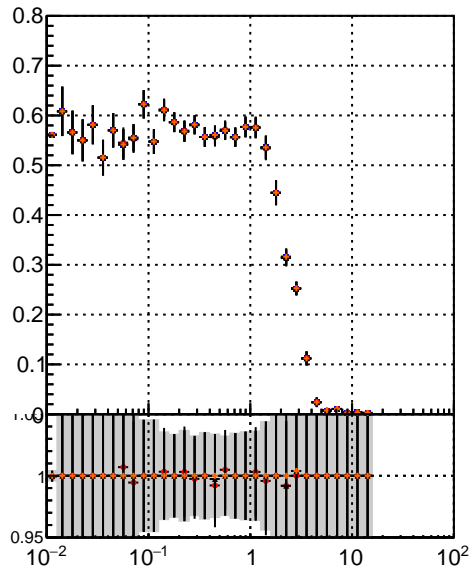

Efficiency vs vertpos**fake+duplicates vs vert r**

Legend for Efficiency vs vertpos and fake+duplicates vs vert r:

- mkFit 13.0.0p4 (blue circles)
- ovlerlap-check-chi2-60 (red stars)
- ovlerlap-check-chi2-1100 (black stars)
- ovlerlap-check-chi2-10000 (orange stars)

Efficiency vs sim PV z**fake+duplicates vs Sim. PV z****Efficiency vs. sim PV z****fake+duplicates vs Sim. PV z**