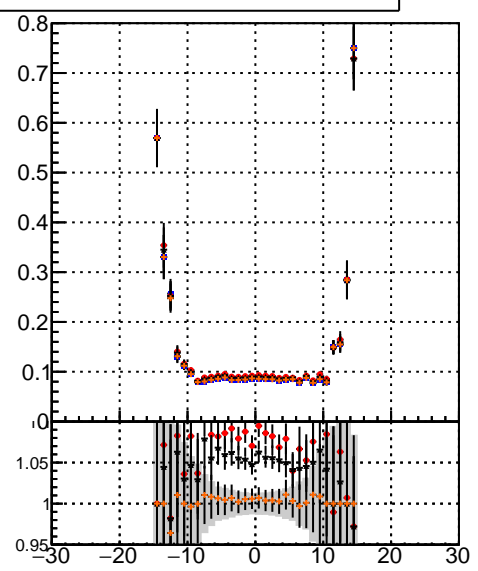

Efficiency vs vertpos**fake+duplicates vs vert r**

Legend for Efficiency vs vertpos and fake+duplicates vs vert r:

- mkFit 13.0.0p4 (blue circles)
- ovlerlap-check-chi2-60 (red stars)
- ovlerlap-check-chi2-1100 (black stars)
- ovlerlap-check-chi2-10000 (orange stars)

Efficiency vs sim PV z**fake+duplicates vs Sim. PV z****Efficiency vs. sim PV z****fake+duplicates vs Sim. PV z**