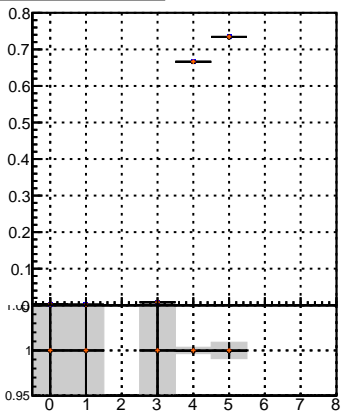

Efficiency vs hit**fake+duplicates vs hits****Efficiency**

- mkFit_13.0.0p4
- overlap-check-chi2-60
- overlap-check-chi2-1100
- overlap-check-chi2-10000

**Efficiency vs pixel layer****fake+duplicates vs pixel layers****Efficiency vs 3D layer****fake+duplicates vs 3D layers**