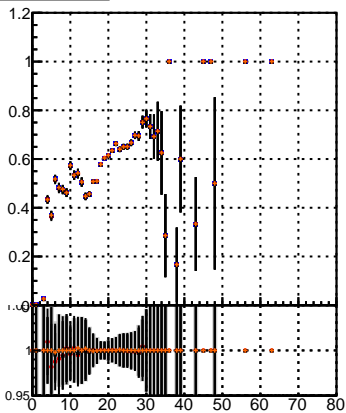

Efficiency vs hit**fake+duplicates vs hits****Efficiency**

- mkFit_13.0.0p4
- overlap-check-chi2-60
- overlap-check-chi2-1100
- overlap-check-chi2-10000

**Efficiency vs pixel layer****fake+duplicates vs pixel layers****Efficiency vs 3D layer****fake+duplicates vs 3D layers**