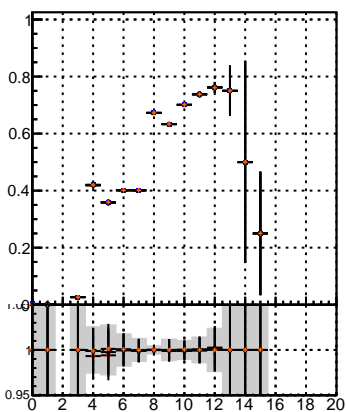

Efficiency vs hit**fake+duplicates vs hits****Efficiency**

- mkFit_13.0.0p4
- overlap-check-chi2-60
- overlap-check-chi2-1100
- overlap-check-chi2-10000

**Efficiency vs pixel layer****fake+duplicates vs pixel layers****Efficiency vs 3D layer****fake+duplicates vs 3D layers**