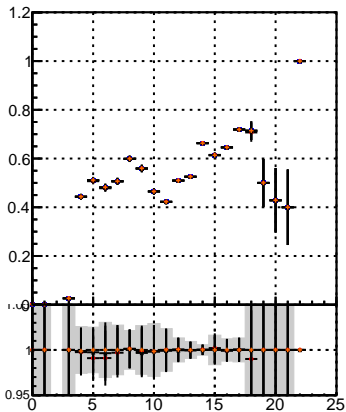

Efficiency vs hit**fake+duplicates vs hits****Efficiency**

- mkFit_13.0.0p4
- overlap-check-chi2-60
- overlap-check-chi2-1100
- overlap-check-chi2-10000

**Efficiency vs pixel layer****fake+duplicates vs pixel layers****Efficiency vs 3D layer****fake+duplicates vs 3D layers**