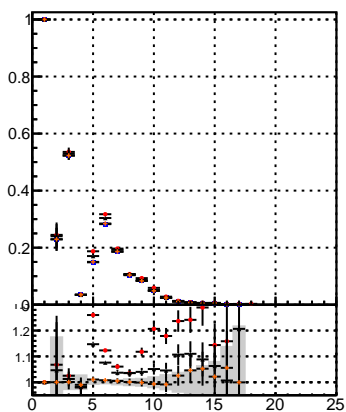

Efficiency vs hit**fake+duplicates vs hits****Efficiency**

- mkFit_13.0.0p4
- overlap-check-chi2-60
- overlap-check-chi2-1100
- overlap-check-chi2-10000

**Efficiency vs pixel layer****fake+duplicates vs pixel layers****Efficiency vs 3D layer****fake+duplicates vs 3D layers**