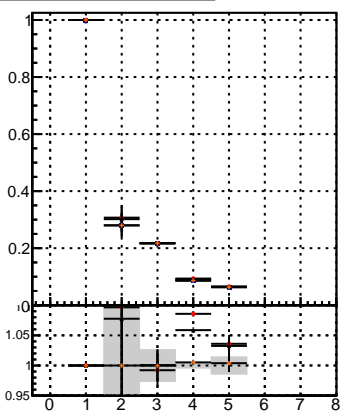

Efficiency vs hit**fake+duplicates vs hits****Efficiency**

- mkFit_13.0.0p4
- overlap-check-chi2-60
- overlap-check-chi2-1100
- overlap-check-chi2-10000

**Efficiency vs pixel layer****fake+duplicates vs pixel layers****Efficiency vs 3D layer****fake+duplicates vs 3D layers**