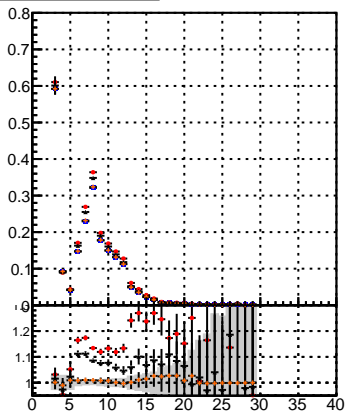

Efficiency vs hit**fake+duplicates vs hits****Efficiency**

- mkFit_13.0.0p4
- overlap-check-chi2-60
- overlap-check-chi2-1100
- overlap-check-chi2-10000

**Efficiency vs pixel layer****fake+duplicates vs pixel layers****Efficiency vs 3D layer****fake+duplicates vs 3D layers**