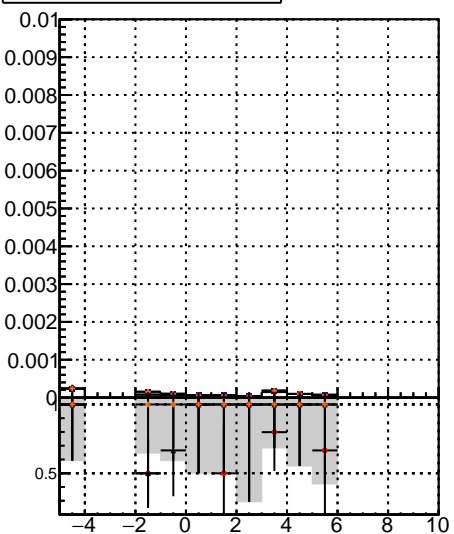

Fake rate vs vertpos

Duplicates Rate vs vertpos

Pileup rate vs vertpos

—•— mkFit_13.0.0p4
—•— overlap-check-chi2-60
—•— overlap-check-chi2-1100
—•— overlap-check-chi2-10000

Fake rate vs v

Fake rate vs. sim PV z

Duplicates Rate vs sim PV z

Pileup rate vs. sim PV z