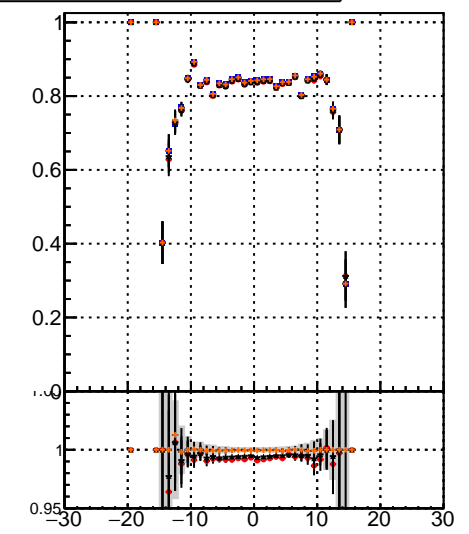

Fake rate vs vertpos

Duplicates Rate vs vertpos

Pileup rate vs vertpos

—•— mkFit_13.0.0p4
—•— overlap-check-chi2-60
—•— overlap-check-chi2-1100
—•— overlap-check-chi2-10000

Fake rate vs v

Fake rate vs. sim PV z

Duplicates Rate vs sim PV z

Pileup rate vs. sim PV z