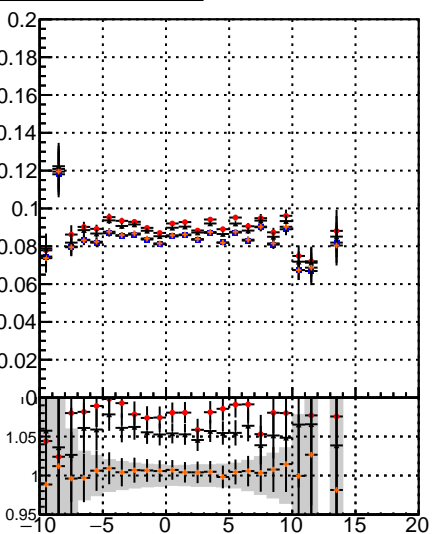

Fake rate vs vertpos

Duplicates Rate vs vertpos

Pileup rate vs vertpos

—•— mkFit_13.0.0p4
—•— overlap-check-chi2-60
—•— overlap-check-chi2-1100
—•— overlap-check-chi2-10000

Fake rate vs v

Fake rate vs. sim PV z

Duplicates Rate vs sim PV z

Pileup rate vs. sim PV z