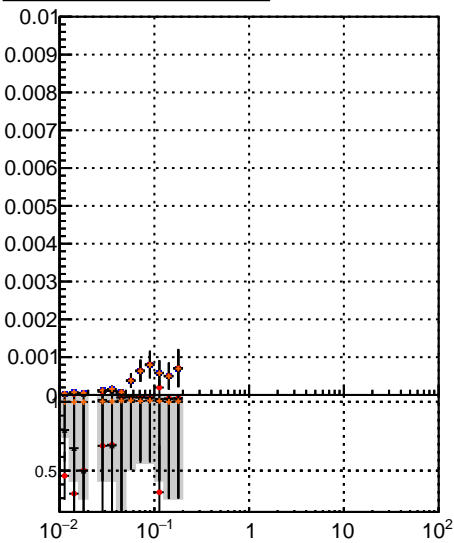

Fake rate vs vertpos

Duplicates Rate vs vertpos

Pileup rate vs vertpos

—•— mkFit_13.0.0p4
—•— overlap-check-chi2-60
—•— overlap-check-chi2-1100
—•— overlap-check-chi2-10000

Fake rate vs v

Fake rate vs. sim PV z

Duplicates Rate vs sim PV z

Pileup rate vs. sim PV z