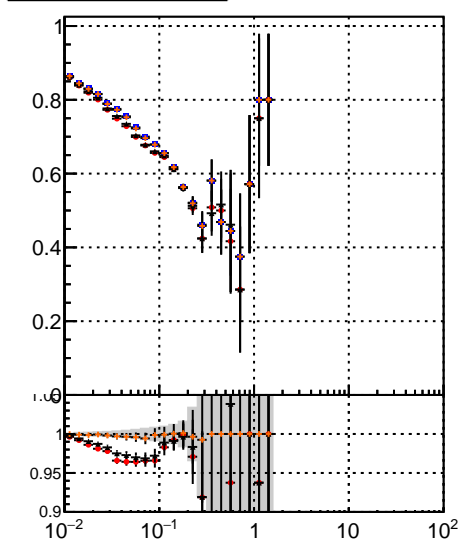

Fake rate vs vertpos

Duplicates Rate vs vertpos

Pileup rate vs vertpos

—•— mkFit_13.0.0p4
—•— overlap-check-chi2-60
—•— overlap-check-chi2-1100
—•— overlap-check-chi2-10000

Fake rate vs v

Fake rate vs. sim PV z

Duplicates Rate vs sim PV z

Pileup rate vs. sim PV z