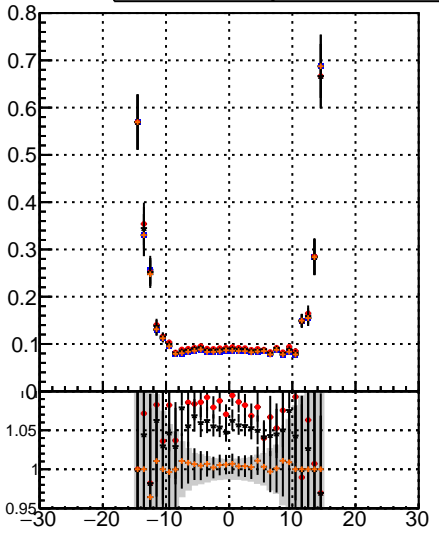

Fake rate vs vertpos

Duplicates Rate vs vertpos

Pileup rate vs vertpos

—•— mkFit_13.0.0p4
—•— overlap-check-chi2-60
—•— overlap-check-chi2-1100
—•— overlap-check-chi2-10000

Fake rate vs v

Fake rate vs. sim PV z

Duplicates Rate vs sim PV z

Pileup rate vs. sim PV z