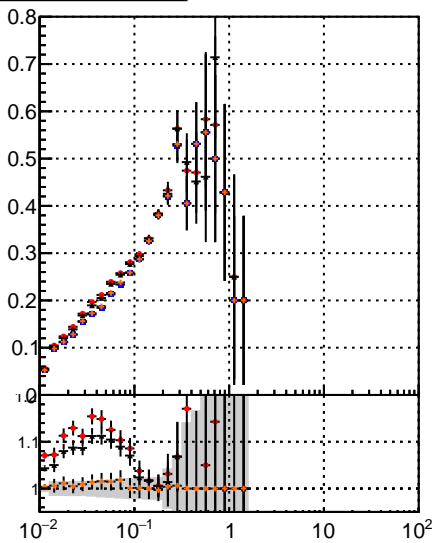

Fake rate vs vertpos

Duplicates Rate vs vertpos

Pileup rate vs vertpos

—•— mkFit_13.0.0p4
—•— overlap-check-chi2-60
—•— overlap-check-chi2-1100
—•— overlap-check-chi2-10000

Fake rate vs v

Fake rate vs. sim PV z

Duplicates Rate vs sim PV z

Pileup rate vs. sim PV z