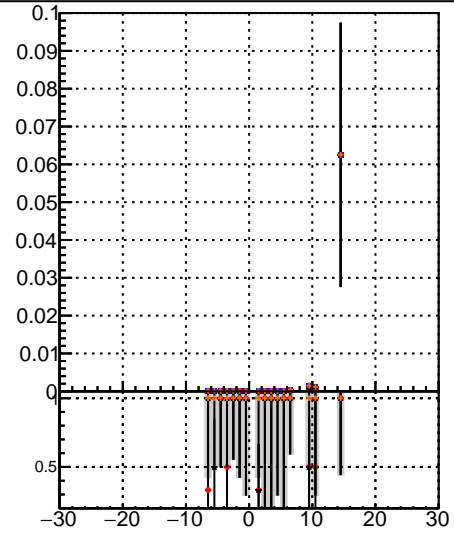

Fake rate vs vertpos

Duplicates Rate vs vertpos

Pileup rate vs vertpos

—•— mkFit_13.0.0p4
—•— overlap-check-chi2-60
—•— overlap-check-chi2-1100
—•— overlap-check-chi2-10000

Fake rate vs v

Fake rate vs. sim PV z

Duplicates Rate vs sim PV z

Pileup rate vs. sim PV z