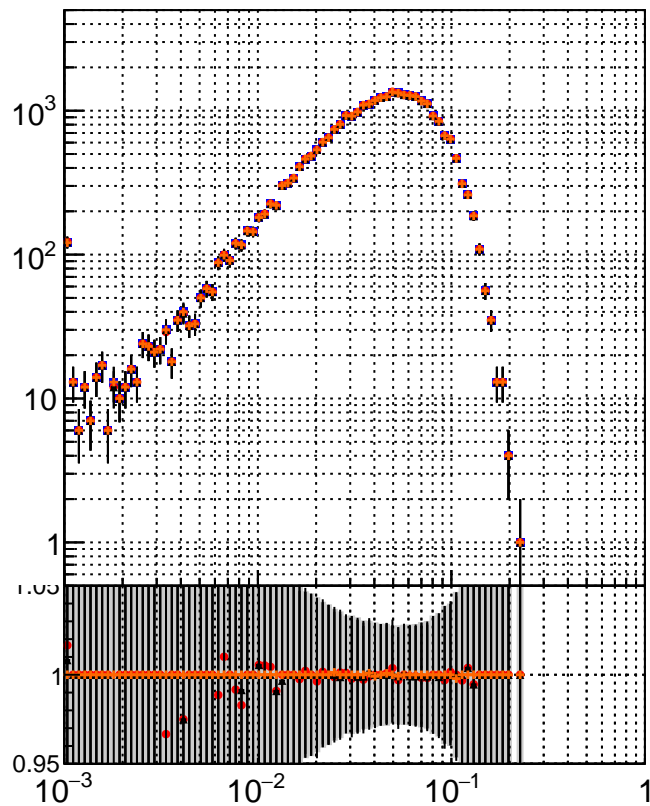

N of simulated tracks vs dR

N of associated tracks (simToReco) vs dR

N of simulated trac

- mkFit_13.0.0p4
- overlap-check-chi2-60
- ▲ overlap-check-chi2-1100
- ◆ overlap-check-chi2-10000