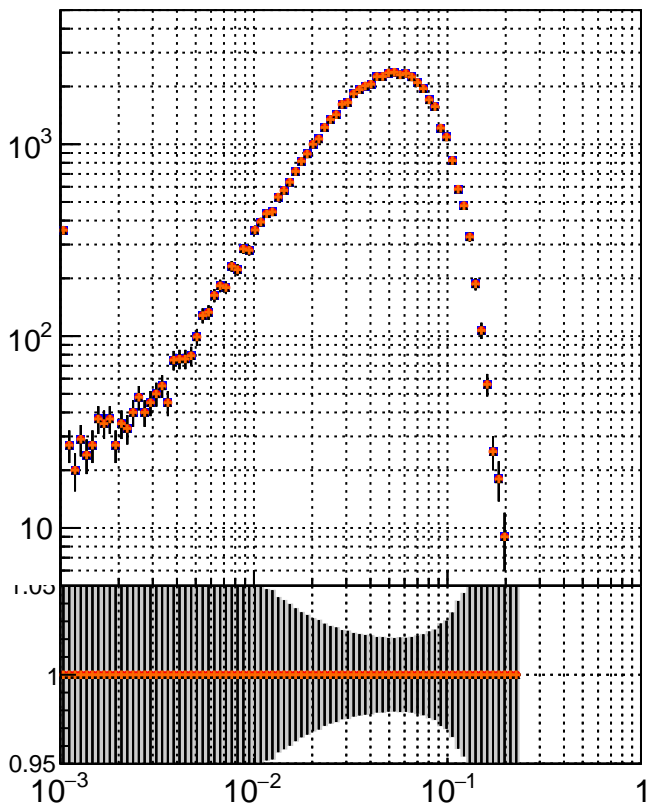

N of simulated tracks vs dR

N of associated tracks (simToReco) vs dR

N of simulated trac

- mkFit_13.0.0p4
- overlap-check-chi2-60
- ▲ overlap-check-chi2-1100
- ◆ overlap-check-chi2-10000