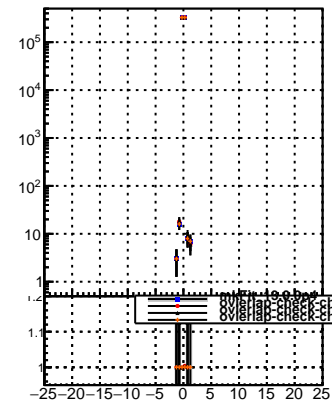

N of reco track vs dxy

N of associated (recoToSim) tracks vs dxy

N of associated (recoToSim) looper tracks vs dxy

N of reco track vs dz

N of associated (recoToSim) tracks vs dz

N of associated (recoToSim) looper tracks vs dz