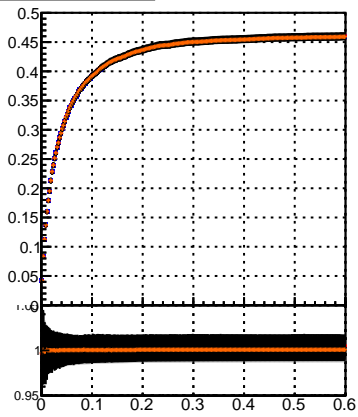

Efficiency vs. dz (PV)

Efficiency (tracking eff factorized out) vs. dz (PV)

- mkFit\_13.0.0p4
- ovlerlap-check-chi2-60
- ovlerlap-check-chi2-1100
- ovlerlap-check-chi2-10000