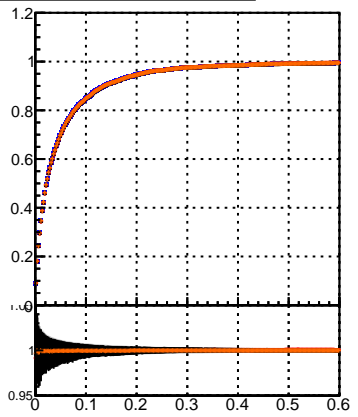

Efficiency vs. dz (PV)

Efficiency (tracking eff factorized out) vs. dz (PV)

- mkFit\_13.0.0p4
- ovlerlap-check-chi2-60
- ovlerlap-check-chi2-1100
- ovlerlap-check-chi2-10000