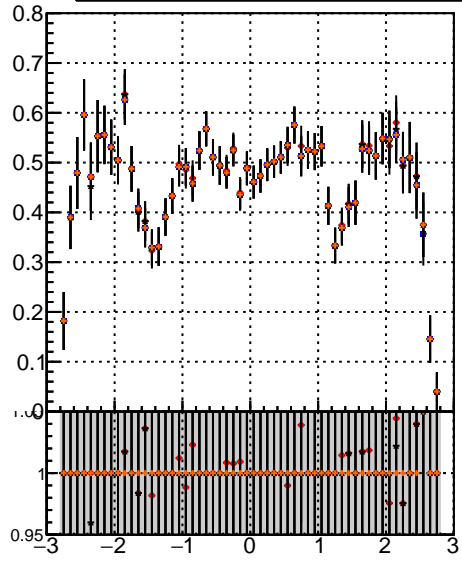

Efficiency vs p_T

- mkFit_13.0.0p4
- ovlerlap-check-chi2-60
- ovlerlap-check-chi2-1100
- ovlerlap-check-chi2-10000

Efficiency vs ϕ