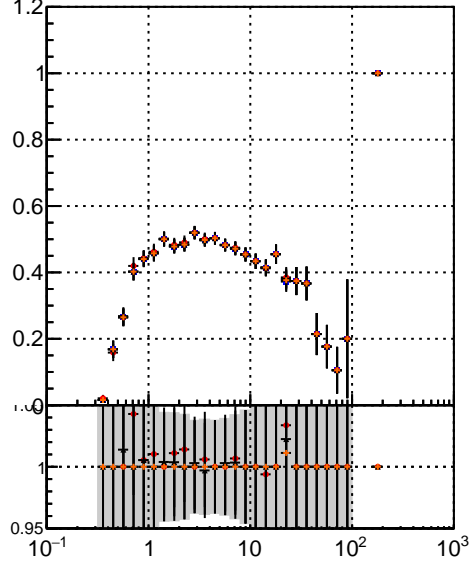

Efficiency vs p_T

- mkFit_13.0.0p4
- ovlerlap-check-chi2-60
- ovlerlap-check-chi2-1100
- ovlerlap-check-chi2-10000

Efficiency vs ϕ