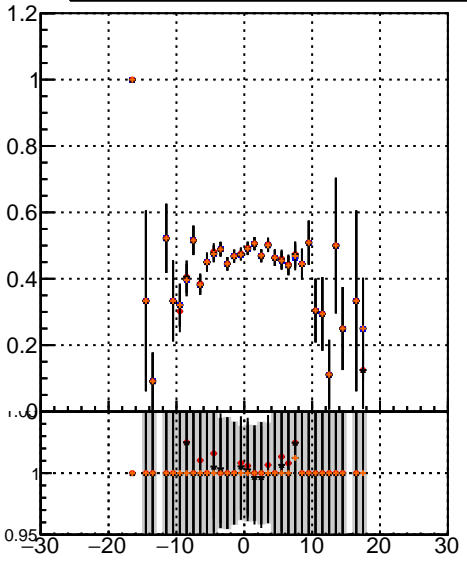

Efficiency vs vertpos

- mkFit_13.0.0p4
- ovlerlap-check-chi2-60
- ovlerlap-check-chi2-1100
- ovlerlap-check-chi2-10000

Efficiency

Efficiency vs. sim PV z