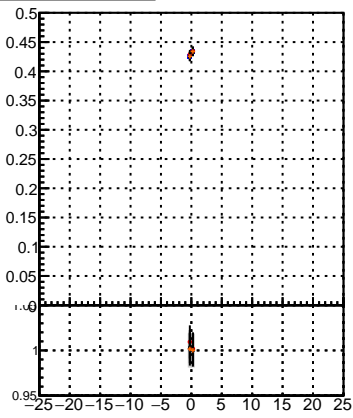

Efficiency vs Dxy(PV)

Efficiency

- mkFit_13.0.0p4
- ovlerlap-check-chi2-60
- ovlerlap-check-chi2-1100
- ovlerlap-check-chi2-10000

Efficiency vs Dz(PV)

Efficiency vs Dz(PV)