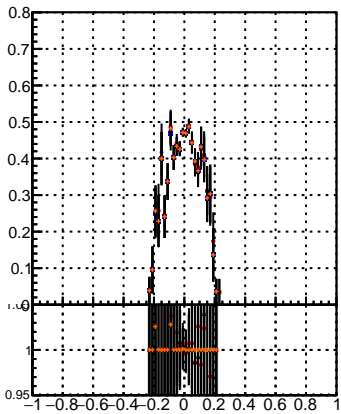

Efficiency vs Dxy(PV)

Efficiency

- mkFit_13.0.0p4
- ovlerlap-check-chi2-60
- ovlerlap-check-chi2-1100
- ovlerlap-check-chi2-10000

Efficiency vs Dz(PV)

Efficiency vs Dz(PV)