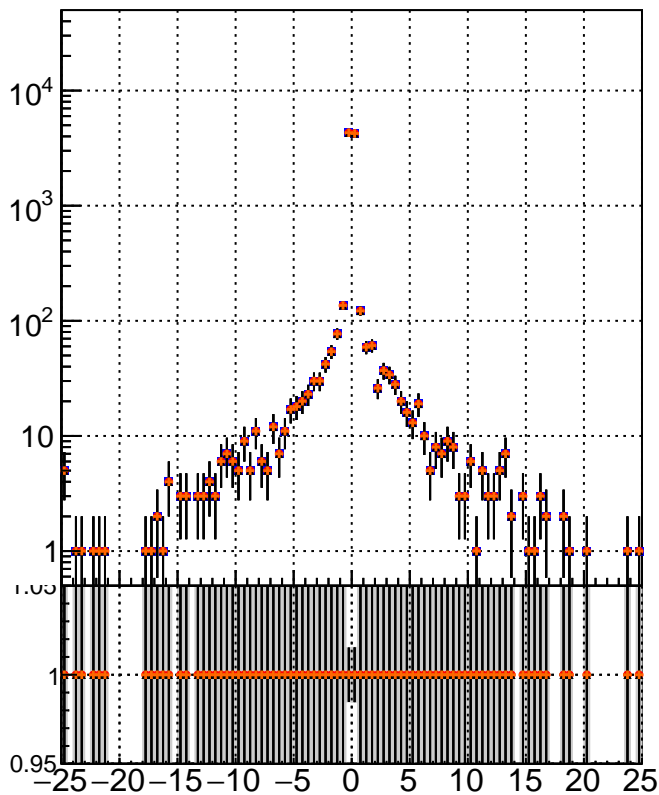

**N of simulated tracks vs dxy**

**N of associated tracks (simToReco) vs dxy**

**N of simulated track**

- mkFit\_13.0.0p4
- ovlerlap-check-chi2-60
- ▲ ovlerlap-check-chi2-1100
- ◆ ovlerlap-check-chi2-10000