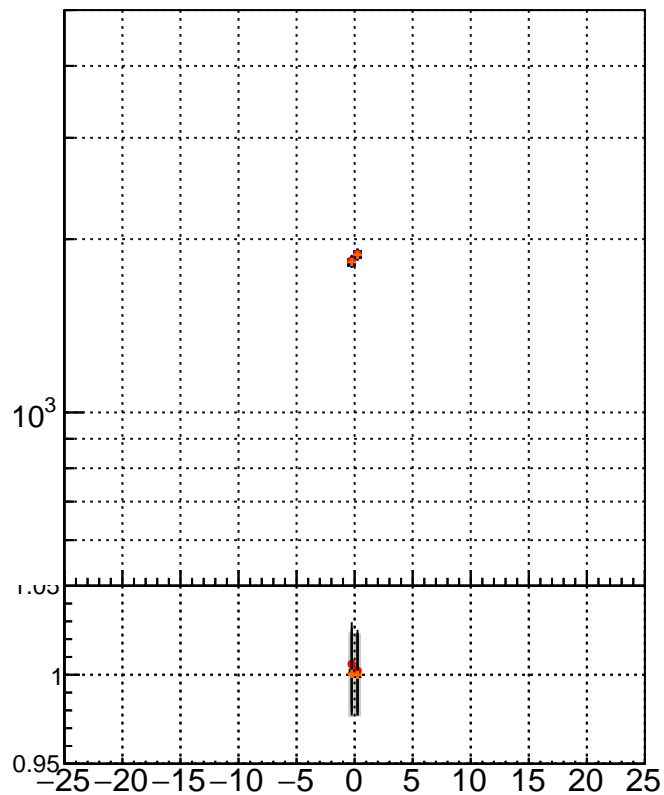

**N of simulated tracks vs dxy**

**N of associated tracks (simToReco) vs dxy**

**N of simulated track**

- mkFit\_13.0.0p4
- ovlerlap-check-chi2-60
- ▲ ovlerlap-check-chi2-1100
- ◆ ovlerlap-check-chi2-10000